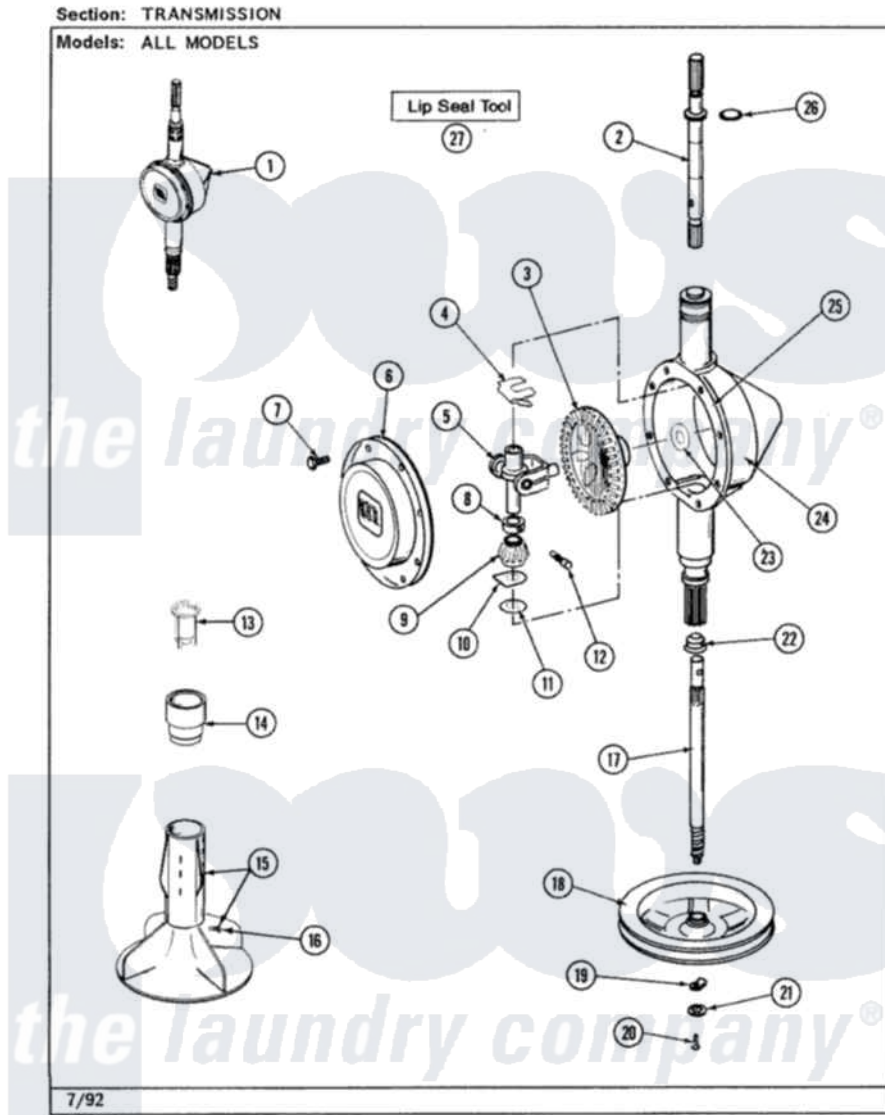

# Jenn-Air LSG2700W 15 - TRANSMISSION

Jenn-Air Residential Jenn-Air LSG2700W Stacked Washer and Dryer Parts Parts Diagram 15 - TRANSMISSION  
 Click on the part number to view part

Item	Original Part Number	Replaced By	Status	Part Description
1	206707	<a href="#">6-2097750</a>		Trans Dee
2	207153	<a href="#">6-2097820</a>		Kit- Shaft
3	206713	<a href="#">6-2067130</a>		Gear- Beve
4	<a href="#">215581</a>			Spring, Agitator Shaft
5	206685	<a href="#">6-2066850</a>		Yoke
6	<a href="#">206628</a>			Cover, Transmission
7	215417		Not Available	SCREW, TRANSMISSION COVER
8	215415		Not Available	COLLAR, LOWER
9	215401	<a href="#">W10221114</a>		Pinion
10	<a href="#">215395</a>			Plate, Clutch
11	211483	<a href="#">6-2114830</a>		Washer- SP
12	<a href="#">Y206629</a>			Pin, Collar
13	<a href="#">215733</a>			Dispensing Cup
14	<a href="#">215721</a>			Dispensing Cap
15	<a href="#">207538</a>			Agitator W/Lock Screw
				SCREW & WASHER FOR

16	206478	Not Available	SCREW & WASHER FOR AGITATOR
17	215410	<a href="#">12001450</a>	Ctr Shaft W/Collar Andkeeper-Dp
18	211059	<a href="#">6-2301530</a>	Pulley
19	<a href="#">211089</a>		Lug, Stop Pulley
20	211375	<a href="#">681582</a>	Screw
21	211090	<a href="#">22003555</a>	Washer, Stop Lug
22	206602	<a href="#">207843</a>	Lip Seal Repair Kit
23	<a href="#">215394</a>		Washer, Bevel Gear
24	206624	<a href="#">6-2097750</a>	Trans Dee
25	Y058700	<a href="#">675652</a>	Adhesive
26	<a href="#">210690</a>		Seal, Rubber
27	038228	<a href="#">20000021</a>	Lip Seal Tool Kit