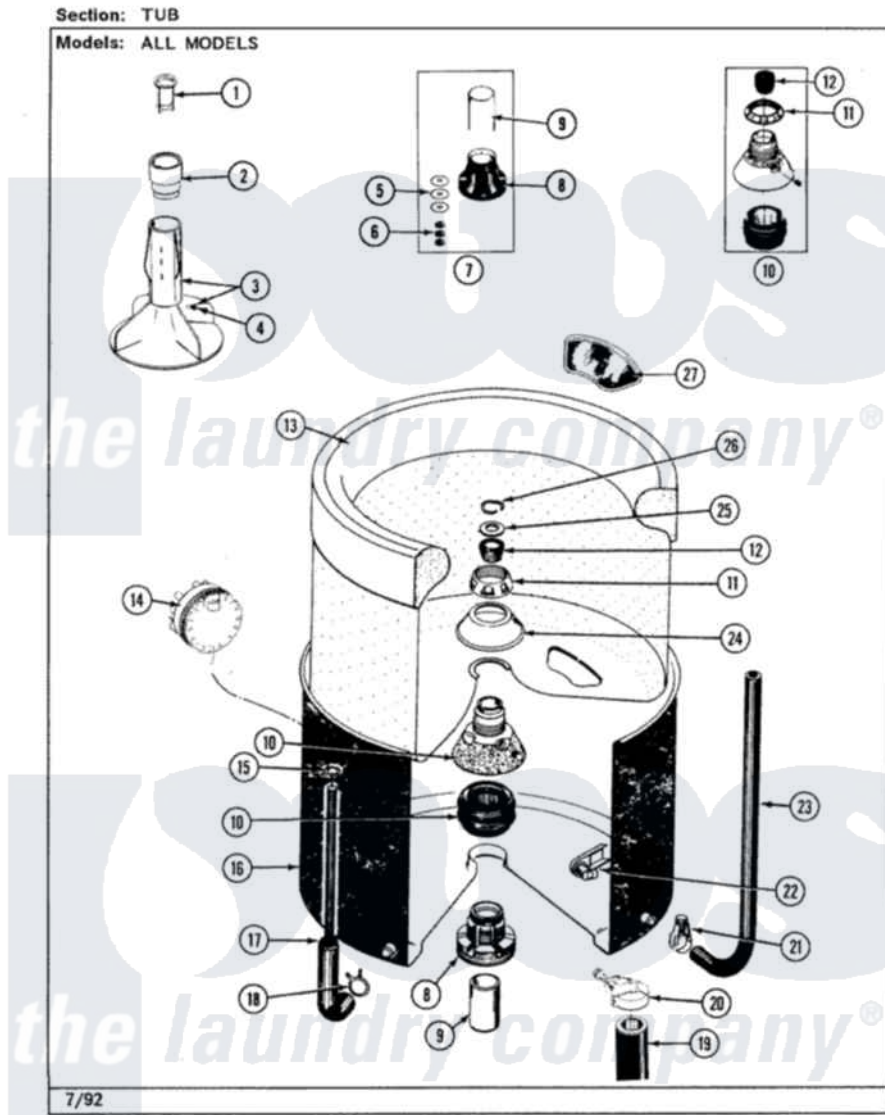

# Jenn-Air LSG2700W 16 - TUB

Jenn-Air Residential Jenn-Air LSG2700W Stacked Washer and Dryer Parts Parts Diagram 16 - TUB  
Click on the part number to view part

Item	Original Part Number	Replaced By	Status	Part Description
1	<a href="#">215733</a>			Dispensing Cup
2	<a href="#">215721</a>			Dispensing Cap
3	<a href="#">207538</a>			Agitator W/Lock Screw
4	206478		Not Available	SCREW & WASHER FOR AGITATOR
5	<a href="#">211100</a>			Washer, Outer Tub
6	<a href="#">Y054867</a>			Washer, Lock
7	204013	<a href="#">6-2040130</a>		Tub Bearin
8	200824	<a href="#">6-2040130</a>		Tub Bearin
9	<a href="#">211130</a>			Bearing Liner, Tub Bearing
10	204012	<a href="#">6-2095720</a>		Mounting S
11	211047	<a href="#">6-2110472</a>		Nut- Clamp
12	Y0A4298	<a href="#">6-0A57420</a>		Seal- Agitator
13	207830		Not Available	INNER TUB W/PLUG
14	207787	<a href="#">12002304</a>		Switch-WL
15	410296	<a href="#">596669</a>		Clamp, Manifold
16	<a href="#">206405</a>			Outer Tub

17	215258	<a href="#">22001616</a>	Tube, Air
18	<a href="#">211641</a>		Clamp, 1-1/16"
19	<a href="#">213045</a>		Hose, Outer Tub Part Not Used
20	200900	<a href="#">616099</a>	Clamp
21	205161	<a href="#">489503</a>	Clamp
22	<a href="#">214434</a>		Spout, Deflector
23	<a href="#">214495</a>		Tube, Inlet To Tub
24	<a href="#">211210</a>		Washer, Clamping Nut
25	<a href="#">Y015666</a>		Washer, Retaining -
26	<a href="#">Y015667</a>		Retaining Ring
27	<a href="#">207219</a>		Filter, Self-Cleaning