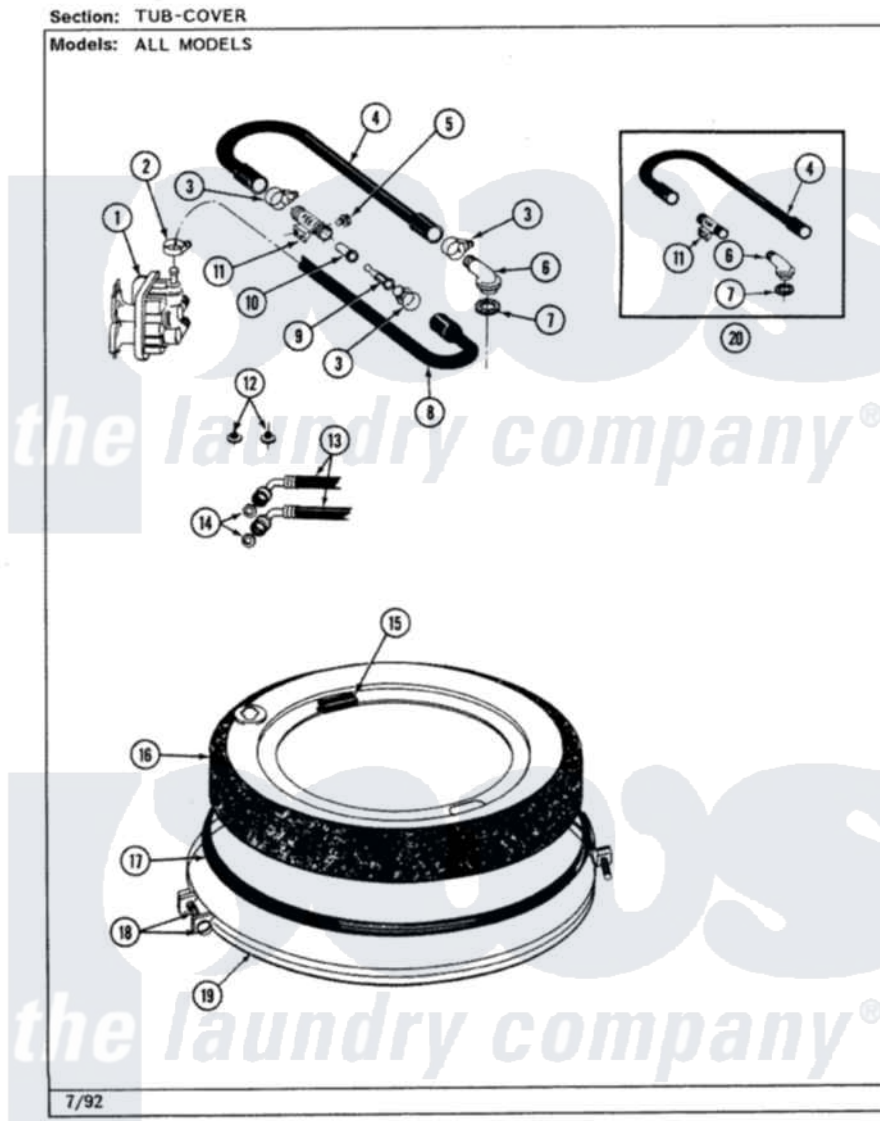

Jenn-Air LSG2700W 17 - TUB COVER

Jenn-Air Residential Jenn-Air LSG2700W Stacked Washer and Dryer Parts Parts Diagram 17 - TUB COVER
Click on the part number to view part

Item	Original Part Number	Replaced By	Status	Part Description
1	205613			Water Valve
2	201575			Clamp, Hose
3	202515	596669		Clamp, Manifold
4	Y215234			Hose, Injector Fill
5	Y310632	1163839		Screw
6	215235			Tube, Injector
7	215233			Seal For Injector Tube
8	213013			Hose, Injector
9	213015			Nozzle, Injector
10	213016	216201		Nozzle
11	213057	22213057		Sleeve- In
12	200961	12001413		Strainer And Washer Kit
13	200672	76314		Hose, Inlet 6 Ft. Hose With Elbow
14	Y013783			Washer, Inlet Hose
15	215232			Bumper, Unbalance
16	207775			Tub Cover Assembly

17	211232		Seal, Tub Cover
18	205529		Nut And Bolt Kit For Tub Clam
19	200846		Clamp - Tub Cover
20	206531	W1027660Z	Hose