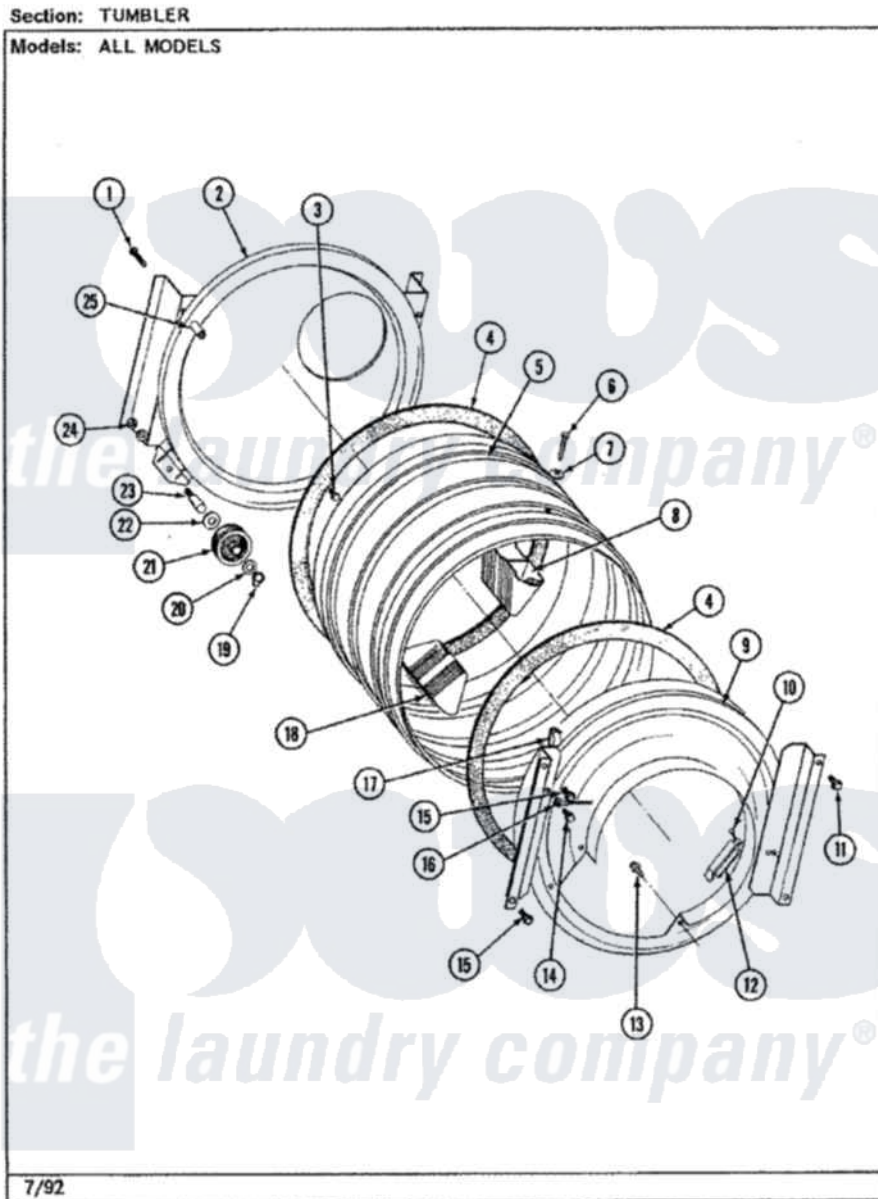

Jenn-Air LSG2700W 18 - TUMBLER

Jenn-Air Residential Jenn-Air LSG2700W Stacked Washer and Dryer Parts Parts Diagram 18 - TUMBLER
Click on the part number to view part

Item	Original Part Number	Replaced By	Status	Part Description
1	313764		Not Available	SCREW
2	Y306660	33001106		Back, Tumbler
3	211294	90767		Screw, 8A X 3/8 HeX Washer Head Tapping
4	314820			Seal, Tumbler
5	Y306664	33001177		Tumbler
6	Y310759			Screw, Tumbler Baffles
7	314158			Washer, Baffle To Tumbler
8	314807		Not Available	TUMBLER BAFFLE - TALL
9	306670		Not Available	TUMBLER FRONT----NA
10	210720			Rivet, Bearing To Tumbler Frmt
11	Y313561			Screw----NA
12	306508			Tumbler Bearing Kit ---W
13	Y314110	33002917		Screw, No.10-16
14	211294	90767		Screw, 8A X 3/8 HeX Washer Head Tapping
15	310362		Not Available	SCREW-TUMBLER FRONT TO

15	310302	Not Available	CABINET
16	901220		Ground Wire
17	Y310376		Clip, Door Switch Harness
18	314806	Not Available	TUMBLER BAFFLE - SHORT
19	410233	9703438	Ring-Retr
20	312535		Washer, Vault Mounting Brk.
21	Y303373	12001541	Drum Roller/Washer Assembly--W
22	Y313347	312535	Washer, Vault Mounting Brk.
23	Y312948	6-3129480	Shaft- Tumbler
24	312538	33001443	Nut, Hex
25	313915	31-3915	Tech Sheet