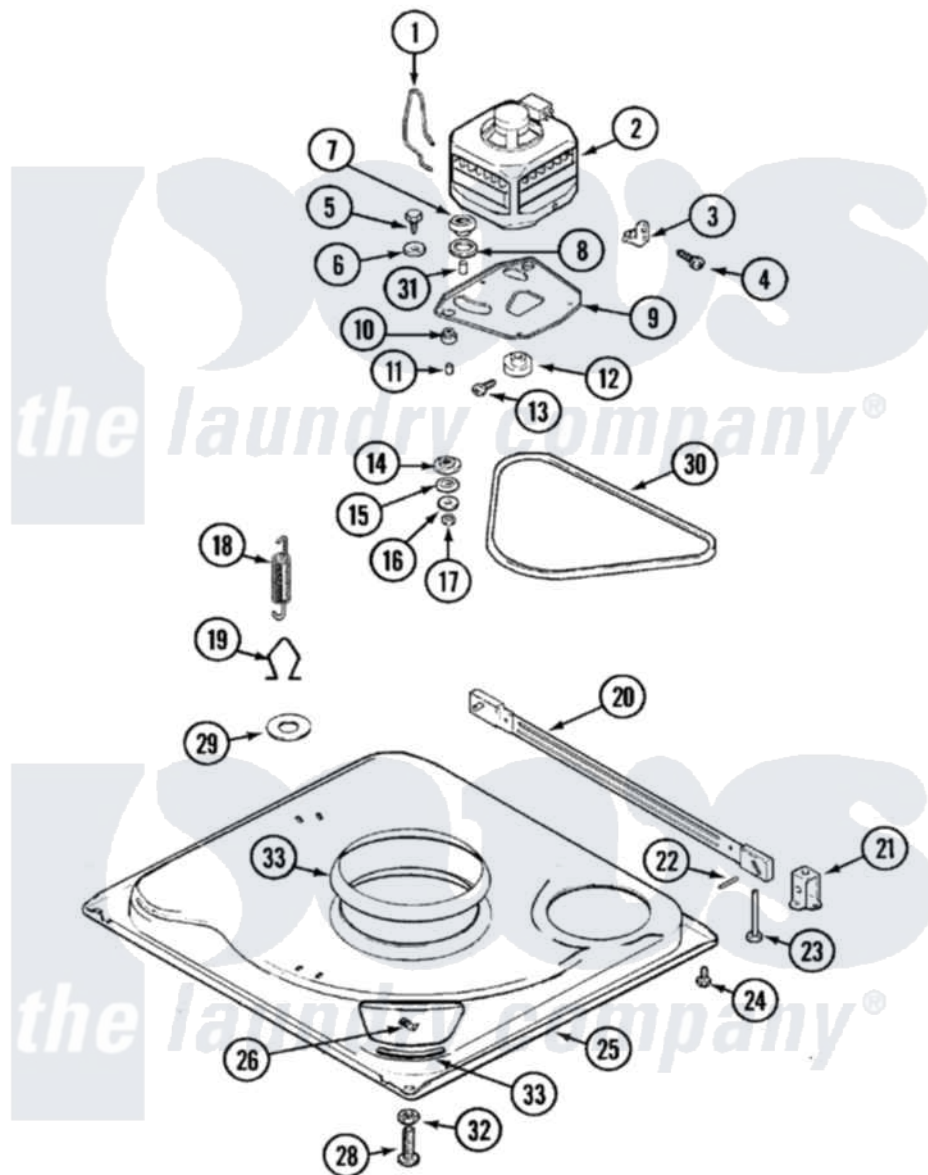

Jenn-Air LSG2704W 01 - BASE

Jenn-Air Residential Jenn-Air LSG2704W Stacked Washer and Dryer Parts Parts Diagram 01 - BASE
 Click on the part number to view part

| Item | Original Part Number | Replaced By | Status | Part Description |
|------|--------------------------|---------------------------|--------|-------------------------------|
| 1 | Y302699 | 22003428 | | Leg, Adjustable |
| 2 | 22001172 | 22002150 | | Base |
| 3 | Y015627 | | | Screw- Hex |
| 4 | 205254 | W10175938 | | Bolt |
| " | 200744 | W10175939 | | Bolt |
| 5 | 213053 | | | Brace, Tub Part Not Used |
| 6 | 22001300 | | | Spring, Centering |
| 7 | 203725 | | | Damper W/Bolt And Clip |
| 8 | 203956 | | | Damper Pad Kit |
| 9 | 213073 | | | Washer, Double Brace |
| 10 | 215365 | 22001448 | | Hose, Pump |
| 11 | 216416 | | | Bolt, Eye/Centering Spring |
| 12 | 901220 | | | Ground Wire |
| 13 | 213045 | | | Hose, Outer Tub Part Not Used |
| 14 | 202574 | 3367052 | | Clamp, Hose |
| 15 | 202574 | 3367052 | | Clamp, Hose |