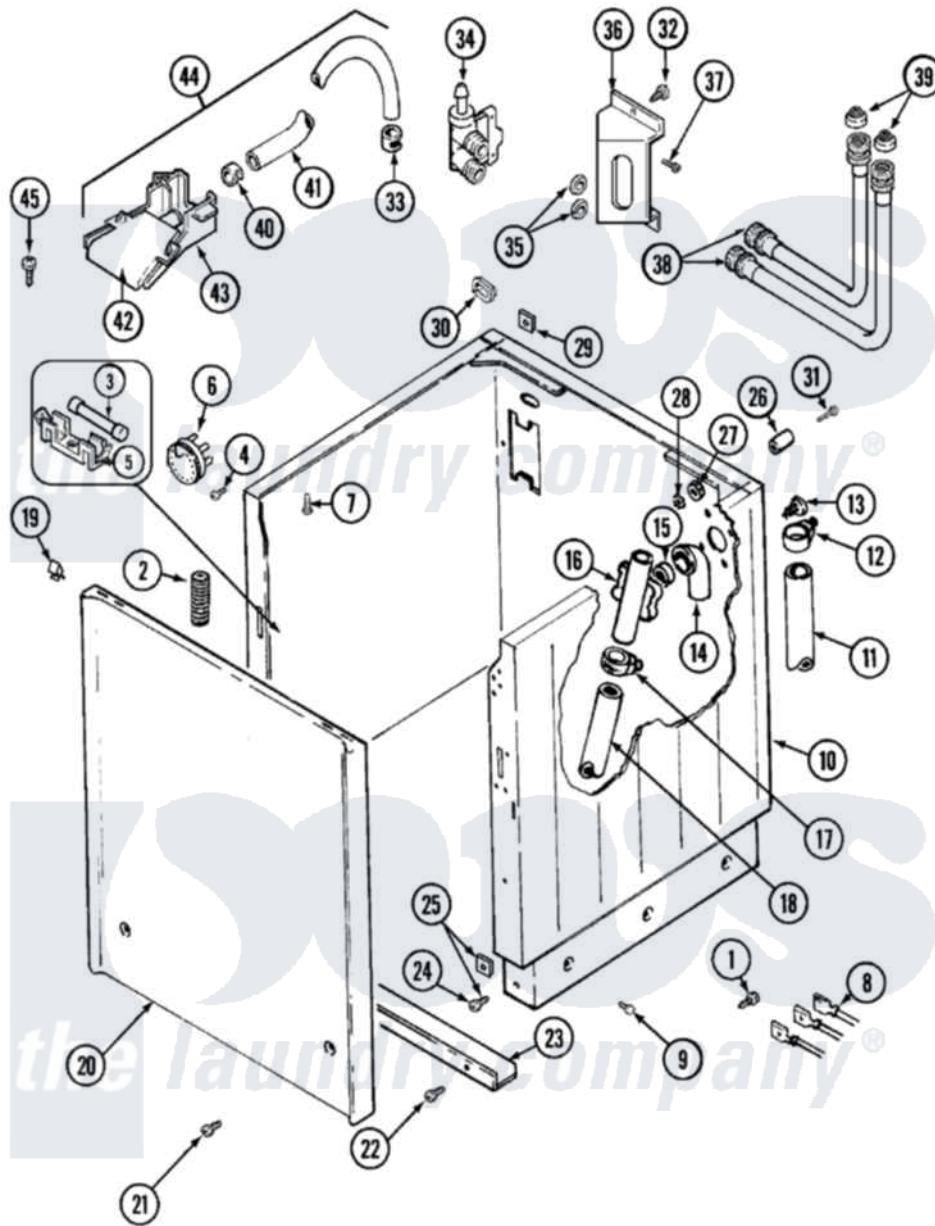

Jenn-Air LSG2704W 02 - CABINET

Jenn-Air Residential Jenn-Air LSG2704W Stacked Washer and Dryer Parts Parts Diagram 02 - CABINET
 Click on the part number to view part

Item	Original Part Number	Replaced By	Status	Part Description
1	Y251119	3177991		Screw
2	211149			Clip, Capacitor
"	Y200832			Capacitor
3	W10124350		Not Available	NOT REQUIRED PART OR SEE NOTE NOT REPLACEABLE (MUST ORDER LID SWITCH ASSY. COMPLETE. REFER TO TOP & LID SECTION FOR CORRECT PART NO.)
4	210720			Rivet, Bearing To Tumbler Frmt
5	207167			Block, Fuse
6	207787	12002304		Switch-WL
"	208783			Wire Jumper
7	214354			Screw, Top Cover To Cabnt.
8	208774		Not Available	WIRE HARNESS (UPR)
"	22001429			Wire Harness, Main
9	213007			Xfor Cabinet See Cabinet, Back

10	22001065	22002133	Cabinet
11	216017		Hose, Drain
"	Y059149		(7/8" I.D. CARTON OF 50 FT.)
12	200908	285655	Clamp, Hose
13	Y014874		Screw, Idler Arm And Sleeve
14	Y216016	W10116738	Elbow
15	214765		Gasket, Siphon Break
16	206638		Siphon Break
17	202574	3367052	Clamp, Hose
18	215365	22001448	Hose, Pump
19	215711		Fastener, Spring
20	207205		Panel, Front
21	213123	22001496	Front Panel Fastener And Screw
"	22001898		Screw
22	211294	90767	Screw, 8A X 3/8 HeX Washer Head Tapping
23	213846		Guard, Belt
24	213122	27001200	Screw
25	204439		Screw And Fstner Assembly
26	215276	Y215513	Standoff, Circuit Board
27	310557		Washer
28	Y052659	Y052655	Hex Nut, No.8-32
29	22001009		Clip, Spring
30	215950		(UPPER CABINET)
31	215277	67006908	Screw, Ice Rack
32	212276	W10116760	Screw
33	216169	596669	Clamp, Manifold
34	22001274		Valve, Water
35	Y013783		Washer, Inlet Hose
36	215264	22002371	Bracket
37	Y313561		Screw---NA
38	200672	76314	Hose, Inlet 6 Ft. Hose With Elbow
39	200961	12001413	Strainer And Washer Kit
40	216170	489503	Clamp
41	22001191		Hose, Injector
42	22001187		Injector
43	22001186		Injector
44	22001175		Water Injector Assembly
45	215537		Screw