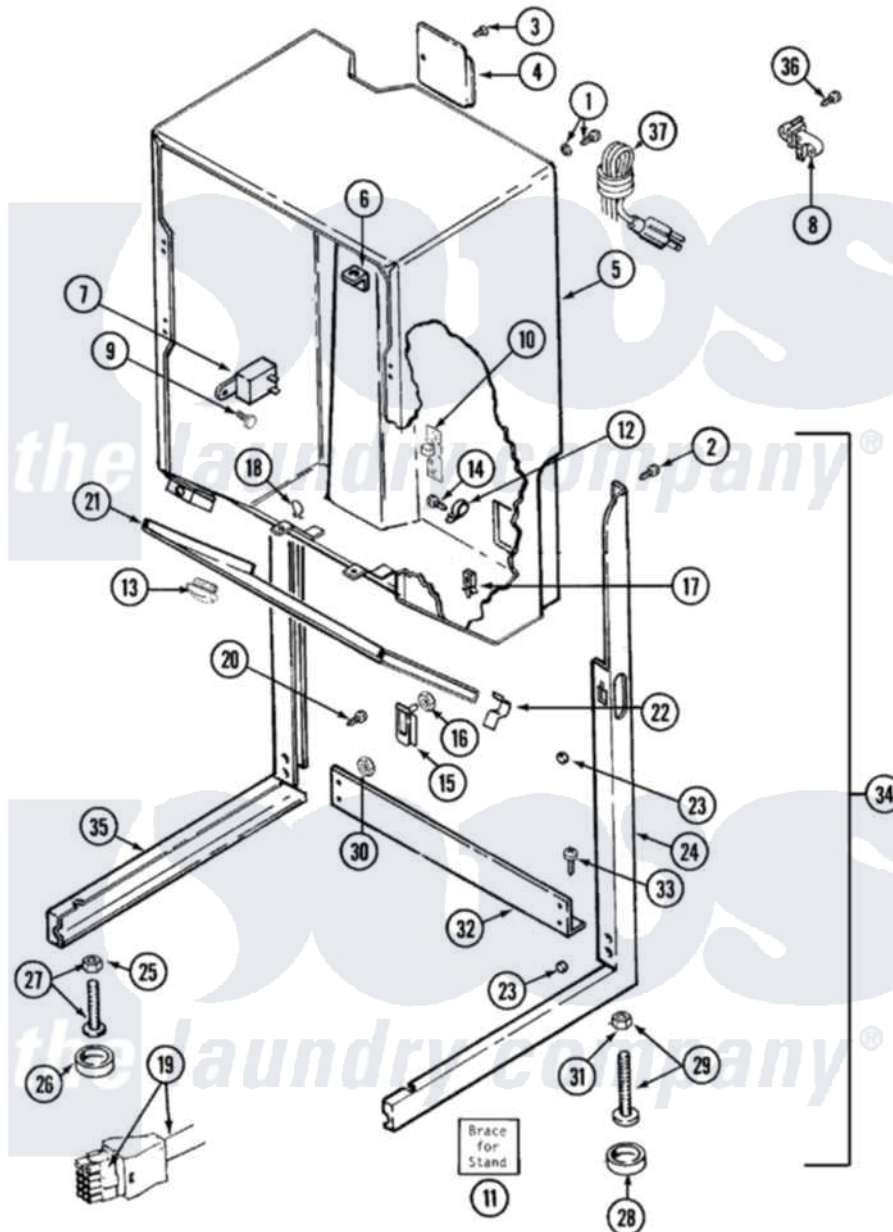

# Jenn-Air LSG2704W 03 - CABINET-DRYER

Jenn-Air Residential Jenn-Air LSG2704W Stacked Washer and Dryer Parts Parts Diagram 03 - CABINET-DRYER  
 Click on the part number to view part

Item	Original Part Number	Replaced By	Status	Part Description
1	303846	<a href="#">22003781</a>		Screw, Ground Strap
2	314663	<a href="#">214354</a>		Screw, Top Cover To Cabnt.
3	<a href="#">Y313561</a>			Screw---NA
4	314470		Not Available	COVER, TERMINAL
5	<a href="#">308055</a>			Cabinet
6	<a href="#">312548</a>			Fastener-Access Panel To CA
7	Y308205	<a href="#">33001623</a>		Buzzer, Non-Adjustable
8	<a href="#">33001309</a>			Block, Terminal
9	211168	<a href="#">W10139210</a>		Screw, 8-18 X 5/16
10	<a href="#">33001212</a>			Board, Control-Moisture Sensor
11	306128		Not Available	BRACE FOR STAND-ACCESSORY
12	315264	<a href="#">74006784</a>		Clip, Harness
13	<a href="#">22001010</a>			Bumper
14	Y310632	<a href="#">1163839</a>		Screw
15	<a href="#">314489</a>			Guide, Pin