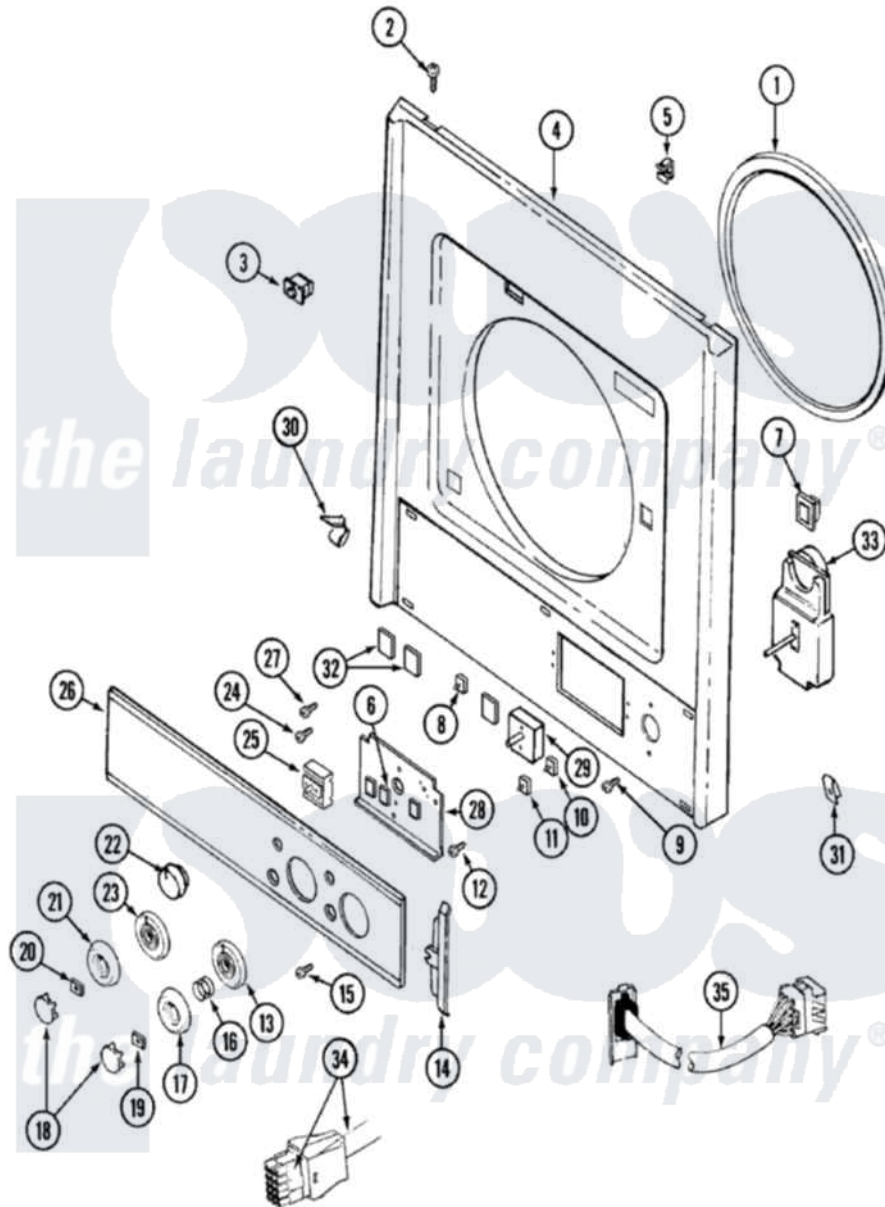

Jenn-Air LSG2704W 05 - CONTROL PANEL

Jenn-Air Residential Jenn-Air LSG2704W Stacked Washer and Dryer Parts Parts Diagram 05 - CONTROL PANEL
 Click on the part number to view part

Item	Original Part Number	Replaced By	Status	Part Description
1	314286			Seal For Front Panel
2	212277			Screw, No.8 X 1/2 Inch
3	33001509	W10169313		Switch-Dor
"	Y305753	W10169313		Switch-Dor
4	33001191			Panel, Front
5	Y310376			Clip, Door Switch Harness
6	315287			Bumper Small
7	Y304578	LA-1003		Door Catch Kit
8	308017			Switch, Dryer Temperature
9	216042	22001627		Screw
10	207782			Switch, Water Temperature
11	22001188			Switch, Rotary
12	211294	90767		Screw, 8A X 3/8 HeX Washer Head Tapping
13	22001033			Knob, Timer
14	33001578		Not Available	CAP, END (OFF-WHT)
				END CAP CONTROL PANEL

"	315267		Not Available	END CAP, CONTROL PANEL (BLK)
15	211000			SCREW, BRAKE DRUM (HEX HEAD)
16	211065			Spring, Index Wheel
17	Y216047			Knob, Control
18	216048		Not Available	CAP, KNOB
19	211605			Bezel, Timer Dial
20	312273			Nut, Control Knob
21	315408			Knob, Control
22	308411			Knob, Rotary
23	33001011		Not Available	DIAL, TIMER
24	315317	488234		Screw 8-32 X 1/4
25	308409	Y308025		Switch, Push To Start
26	33001007		Not Available	PANEL, CONTROL (WHT)
27	215952			Screw
28	315237			Bracket For Switch And Timer
29	33001034			Timer, Dryer
30	314482			Fastener, Spring
31	33001292	488660		Nut, Speed
32	315286			Bumper Large
33	22001180			Timer
34	22001429			Wire Harness, Main
"	208774		Not Available	WIRE HARNESS (UPR)
35	22001432			Wire Harness
"	22001585			Harness, Wire
"	208776		Not Available	WIRE HARNESS (LOWER)
36	33001043			Wire Harness, Dryer
"	33001369			Wire Harness, Dryer
"	33001554			Harness, Wire