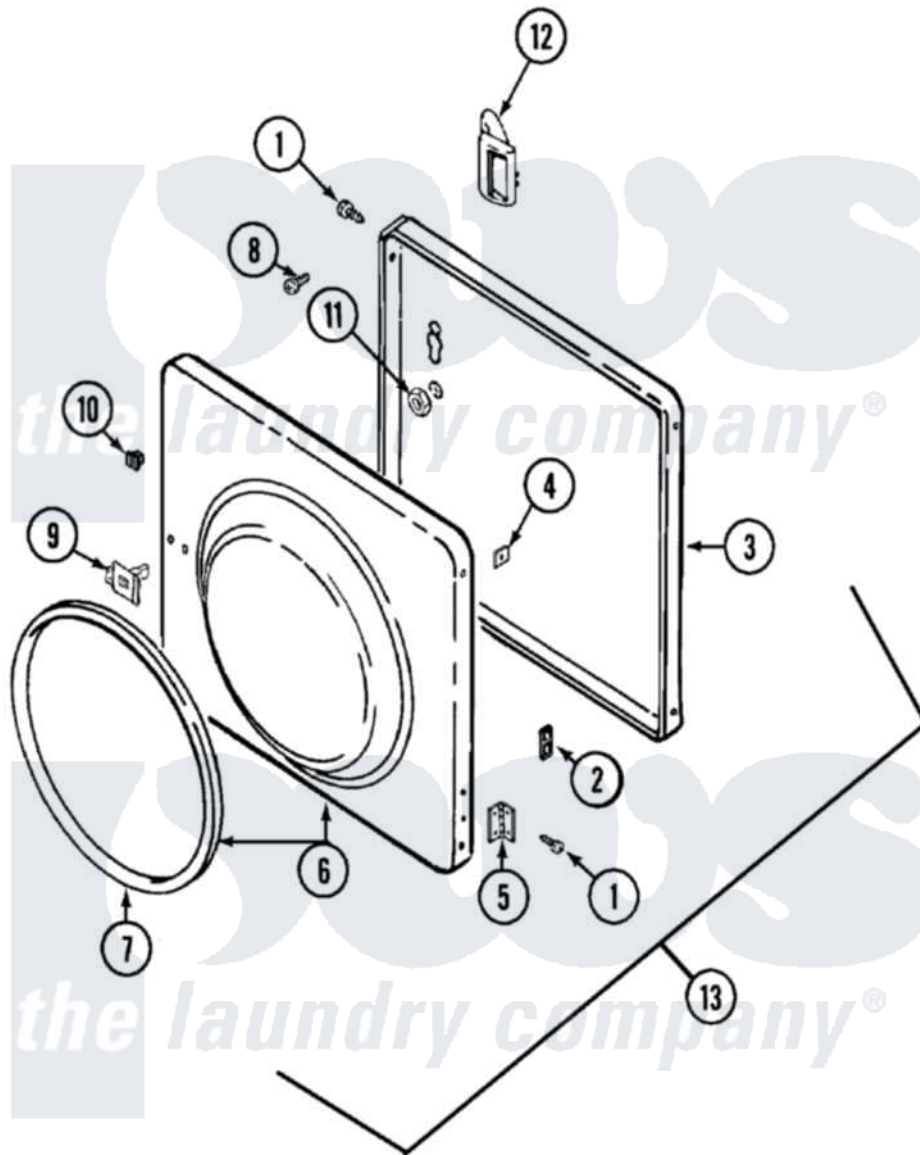

Jenn-Air LSG2704W 06 - DOOR

Jenn-Air [Residential Jenn-Air LSG2704W Stacked Washer and Dryer Parts](#) Parts Diagram 06 - DOOR
 Click on the part number to view part

Item	Original Part Number	Replaced By	Status	Part Description
1	Y314062			Screw, Door Hinge And Panel
2	33001222			Speednut, Twin
"	33001221	22001817		Sheet, Sound Damper
"	Y313907			Fastener, Twin
3	314475			Panel, Outer Door
4	Y313910			Clip, Door Liner To Outer Panel
5	33001230			Hinge, Door
6	33001002			Door, Inner
7	33001005			Seal, Door
8	312960	489355		Screw, 8 X 1/2
9	Y304578	LA-1003		Door Catch Kit
10	Y313911			Door Strike Retainer
11	214872			Palnut, End Cap Note: Nut, Lamp Holder
12	314476		Not Available	HANDLE,DOOR
13	33001440		Not Available	DOOR (COMPLETE-WHT)