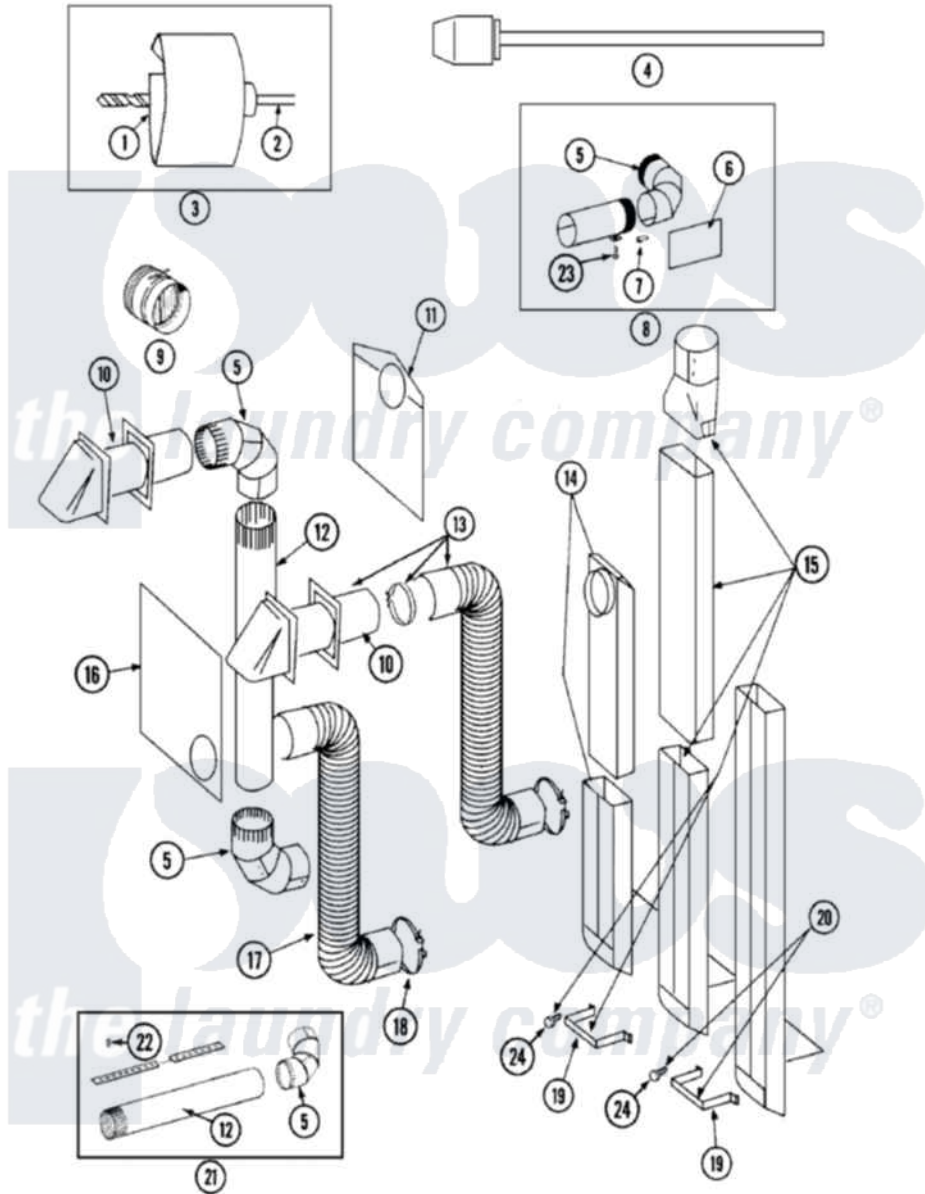

# Jenn-Air LSG2704W 07 - DUCTING

Jenn-Air Residential Jenn-Air LSG2704W Stacked Washer and Dryer Parts Diagram 07 - DUCTING  
 Click on the part number to view part

Item	Original Part Number	Replaced By	Status	Part Description
1	038179		Not Available	BLADE, SAW
2	038180		Not Available	REPLACEMENT DRILL
3	038766		Not Available	HOLE SAW W/DRILL BIT
4	<a href="#">038767</a>			Extension Chuck, Drill
5	<a href="#">Y059131</a>			Elbow, Venting
6	<a href="#">312302</a>			Insulation, Exhaust Duct Kit
7	<a href="#">213323</a>			Fastener, Exhaust Duct Kit
8	<a href="#">Y304652</a>			Exhaust Duct Kit
9	059146		Not Available	DAMPER, BACK DRAFT
10	Y059129	<a href="#">4396007RW</a>		Vent Hood
11	311353		Not Available	BAG, LINT (DACRON)
12	<a href="#">Y059130</a>			Pipe, Venting
13	<a href="#">Y059143</a>			Flexible Vent Kit
14	<a href="#">Y059135</a>			Vent Duct Assembly
15	059144		Not Available	RECTANGULAR VENT KIT
16	Y059134			PLATE, ALUM. WINDOW (15``X20``)

17	Y304353	<a href="#">4396010RP</a>	6ft Scvent
18	<a href="#">Y304630</a>		Clamp, Flexible Duct
19	<a href="#">313272</a>		Bracket, Exhaust Deflector
20	303736	Not Available	EXHAUST DEFLECTOR KIT
21	306399	Not Available	EXHAUST DEFLECTOR KIT
22	Y251119	<a href="#">3177991</a>	Screw
23	211294	<a href="#">90767</a>	Screw, 8A X 3/8 HeX Washer Head Tapping
24	211294	<a href="#">90767</a>	Screw, 8A X 3/8 HeX Washer Head Tapping