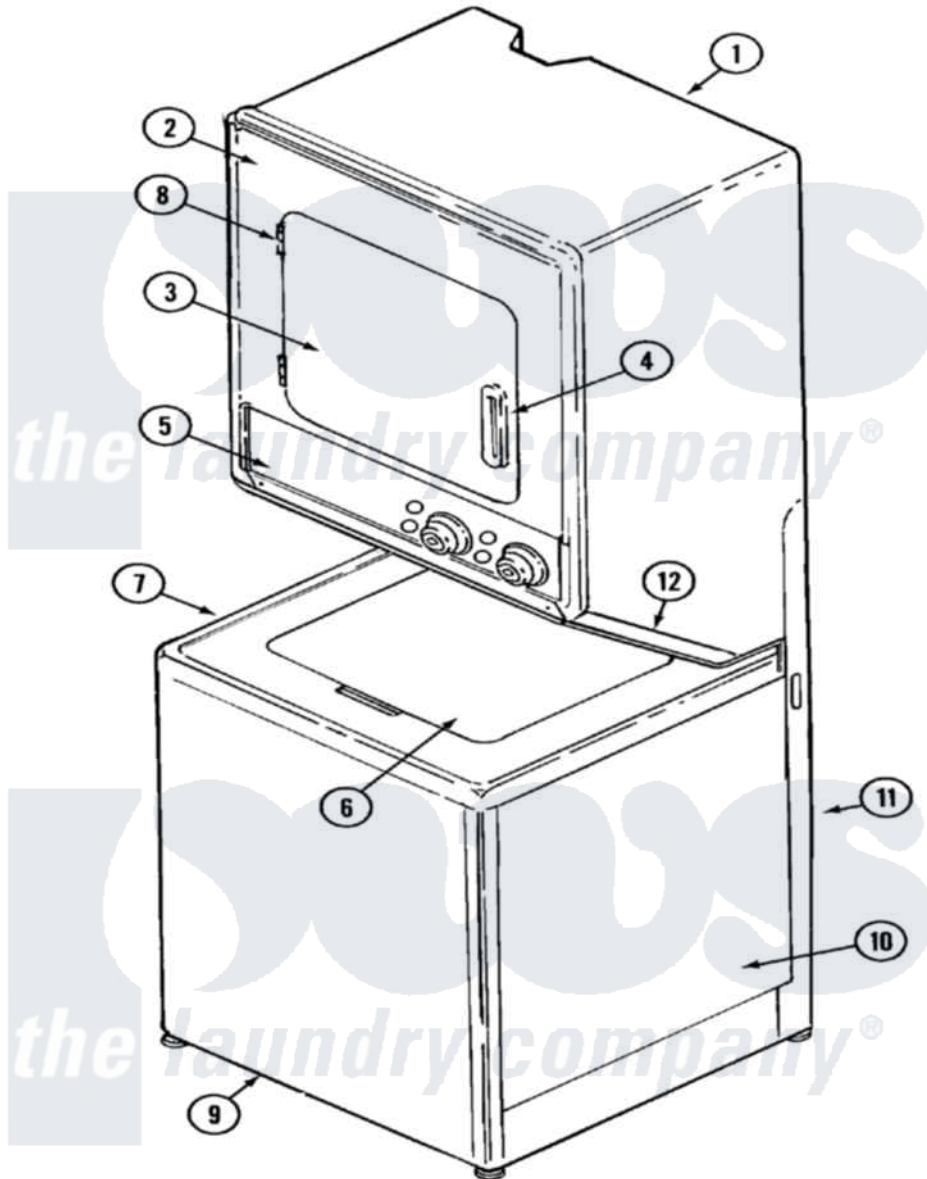

Jenn-Air LSG2704W 08 - FRONT

Jenn-Air Residential Jenn-Air LSG2704W Stacked Washer and Dryer Parts Parts Diagram 08 - FRONT
 Click on the part number to view part

Item	Original Part Number	Replaced By	Status	Part Description
1	308055			Cabinet
2	33001191			Panel, Front
3	314475			Panel, Outer Door
4	315425		Not Available	HANDLE, DOOR
"	314476		Not Available	HANDLE, DOOR
5	33001426		Not Available	PANEL, CONTROL (WHT)
6	22001080		Not Available	LID (WHT)
7	22001064		Not Available	COVER, TOP (WHT)
8	33001230			Hinge, Door
9	207205			Panel, Front
10	22001065	22002133		Cabinet
11	Y306110			Stand, Dryer
12	33001050			Panel, Access
13	33001393		Not Available	MANUAL, USE & CARE
"	16000326			Guide, Quick Ref - Jenn-Air