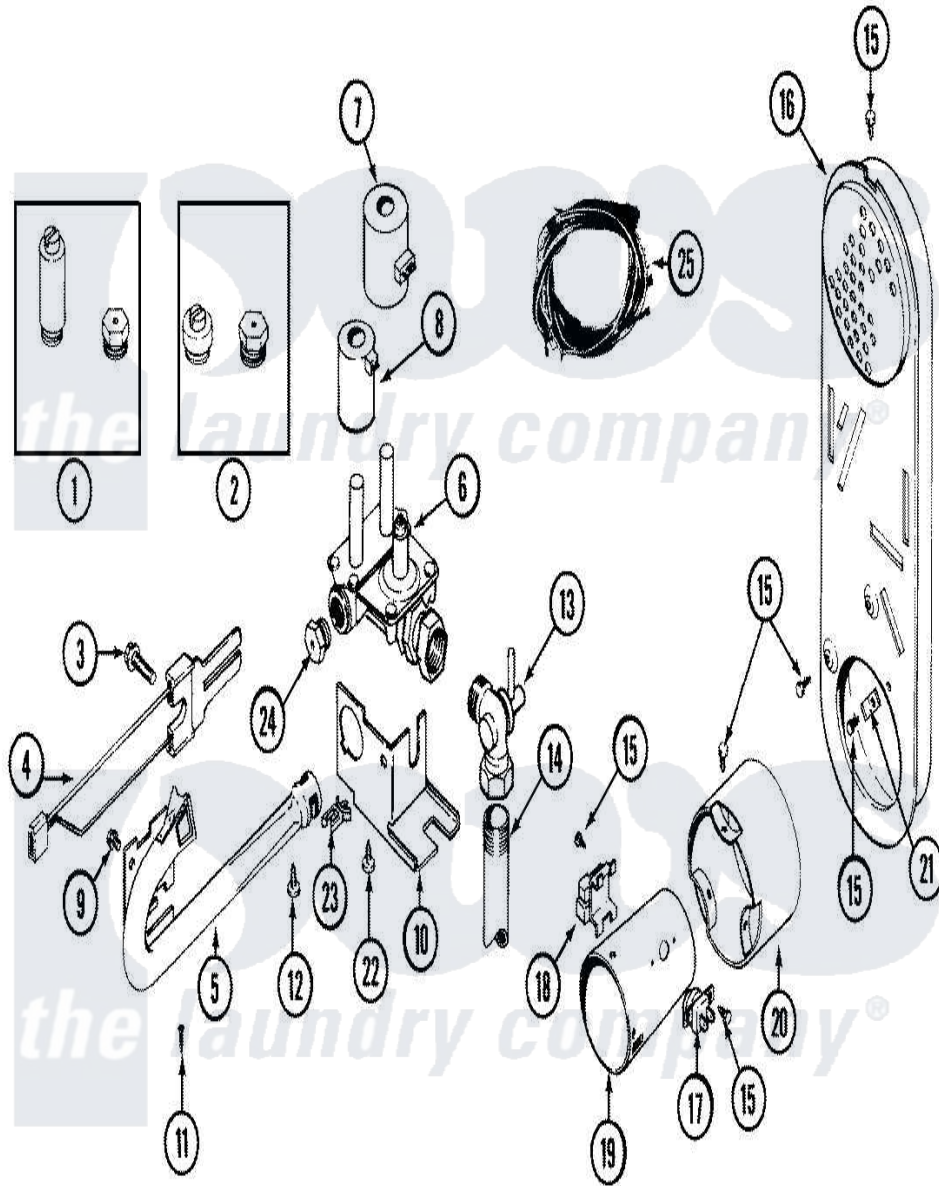

Jenn-Air LSG2704W 09 - GAS VALVE

Jenn-Air Residential Jenn-Air LSG2704W Stacked Washer and Dryer Parts Parts Diagram 09 - GAS VALVE
 Click on the part number to view part

Item	Original Part Number	Replaced By	Status	Part Description
1	306205			Conversion Kit-Nat. To LPG
2	306206		Not Available	CONVERSION KIT-LPG TO NAT.
3	304971			Screw Note: Screw, Igniter
4	304970	4391996		Ignitor
5	33001310			Burner Assembly
6	306084			Valve, Gas
7	306106			Coil, Holding And Booster-W
8	306105	694540		Coil, 60 Hz
9	212276	W10116760		Screw
10	314508			Bracket For Gas Valve
11	Y313559			Screw
12	314082	90767		Screw, 8A X 3/8 HeX Washer Head Tapping
"	314568	Y313559		Screw
13	306086			Angle Shut Off For Gas Valve
14	33001311		Not Available	PIPE

15	211294	90767	Screw, 8A X 3/8 HeX Washer Head Tapping
16	Y303369		Inlet Duct Assembly
17	303395		Thermostat, Hi-Limit
18	Y303377	338906	Radiant, Sensor
19	33001312		Cone, Combustion
20	314509		Combustion Cone Extension
21	Y312890		Retainer, Heater Chamber
22	212276	W10116760	Screw
23	315471	22003298	Retainer, Wire
24	314603		Main Burner Orifice-NAT
"	311641		Orifice For Main Burner
"	311640	Not Available	ORIFICE FOR MAIN BURNER
25	306090		Wire Harness For Gas Valve