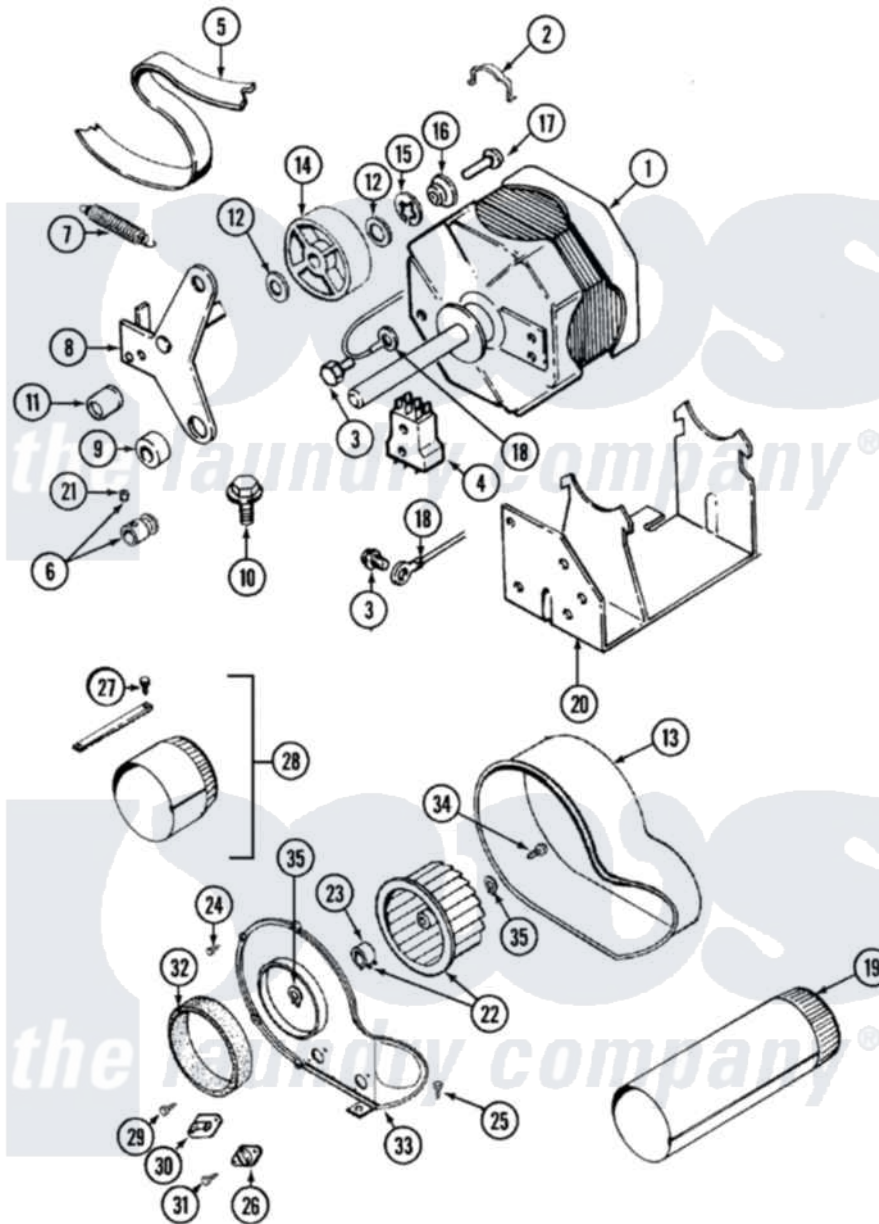

Jenn-Air LSG2704W 10 - MOTOR-DRYER & BLOWER

Jenn-Air [Residential Jenn-Air LSG2704W Stacked Washer and Dryer Parts](#) Parts Diagram 10 - MOTOR-DRYER & BLOWER

[Click on the part number to view part](#)

Item	Original Part Number	Replaced By	Status	Part Description
1	306055	W10411000		Motor-Drve
2	Y015825			Clip, Motor To Motor Support
3	910343	488234		Screw 8-32 X 1/4
4	306207		Not Available	(PROD. No.303358-8 & No.303358-9)
"	Y303877		Not Available	SWITCH, MOTOR EXTERNAL START No.303358-2, No.303358-4, 303358-7
5	314774	Y312959		Poly "V" Belt For Tumbler
6	306099			Motor Pulley With Set Screw
7	314473			Spring For Idler
8	Y303363	6-3033630		Idler Arm
9	314457			Spacer For Idler Arm
10	Y313561			Screw---NA
11	Y312057	910624		Screw
"	314456			Spacer
12	Y312527			Washer, Idler Shaft

13	Y312893		Housing, Blower
14	Y303705	6-3037050	Pulley- ID
15	312958	354987	Ring, Retaining
16	Y312894	315772	Sleeve, Idler Arm
17	Y310842	8182296	Screw, Agitator
18	901220		Ground Wire
19	306637		Exhaust Duct Assembly
20	306054		Support, Motor
21	Y053241		Set Screw, Motor Pulley
22	Y303836		Blower Wheel Assembly And Clamp
23	312967		Clamp, Blower Housing
24	Y312961	W10116751	Screw
25	Y313561		Screw----NA
26	306910		Thermostat, Multi Temp Note: Thermostat
27	Y310632	1163839	Screw
28	306643	8544761A	Exten-Exht
29	211294	90767	Screw, 8A X 3/8 HeX Washer Head Tapping
30	306604		Cut-Off, Thermal Part Not Used
31	314848	W10116760	Screw
32	Y312901		Seal, Housing Cover
33	314846		Cover, Blower Housing
34	Y310632	1163839	Screw
35	410233	9703438	Ring-Retrn