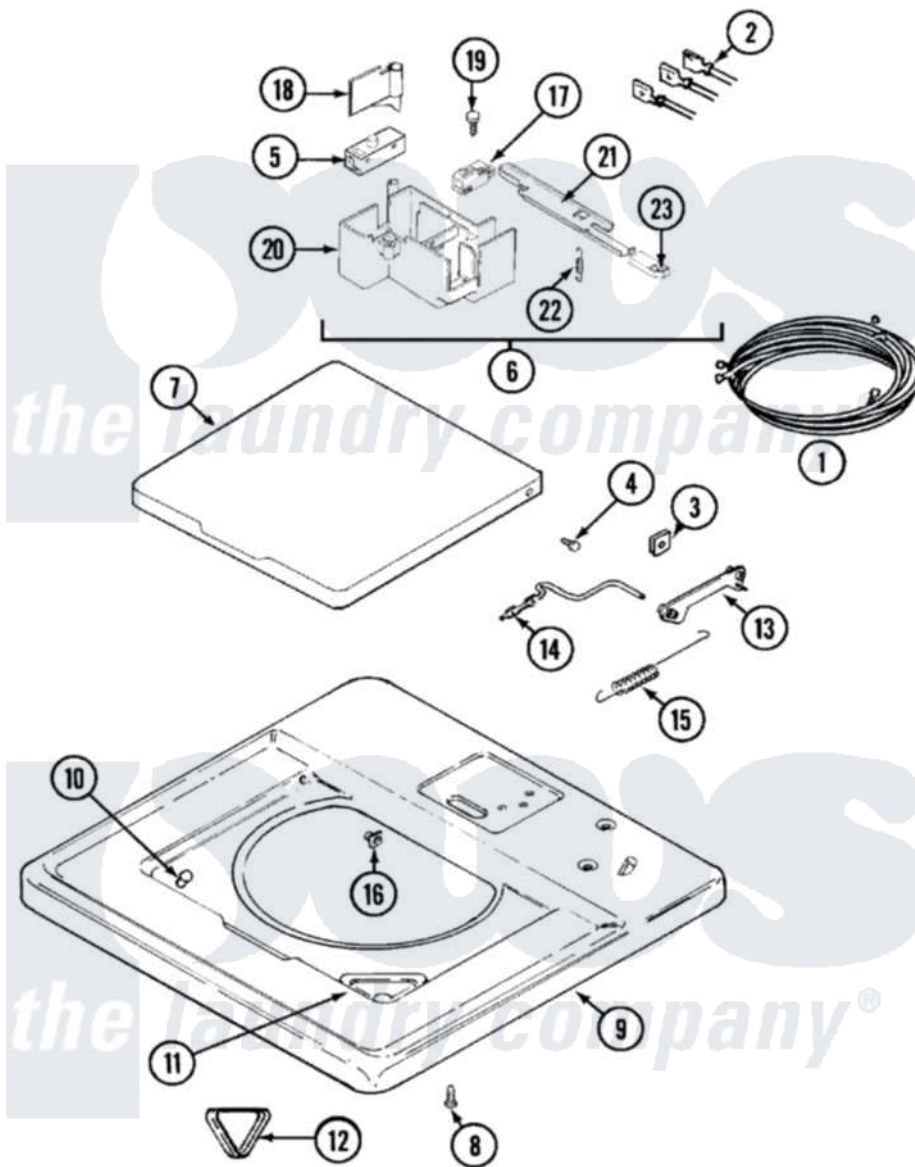

Jenn-Air LSG2704W 11 - TOP & LID

Jenn-Air Residential Jenn-Air LSG2704W Stacked Washer and Dryer Parts Parts Diagram 11 - TOP & LID
 Click on the part number to view part

Item	Original Part Number	Replaced By	Status	Part Description
1	22001585			Harness, Wire
"	22001432			Wire Harness
"	22001429			Wire Harness, Main
"	208774		Not Available	WIRE HARNESS (UPR)
"	208776		Not Available	WIRE HARNESS (LOWER)
2	208781			Wire Harness, Lid Switch
"	22001443			Harness, Wire
3	22001194			Clip, Spring
4	22001001			Screw
5	208823			Pc Switch, Lid
6	22001444	12001513		Switch-Lid
"	22001581	12001514		Switch-Lid
"	22001251	12001513		Switch-Lid
7	22001080		Not Available	LID (WHT)
8	214354			Screw, Top Cover To Cabnt.
9	22001064		Not Available	COVER, TOP (WHT)

10	212716		Bumper, Lid
11	22001202	22001006	Cup, Bleach
12	215374	Not Available	GASKET FOR BLEACH CUP
13	22001189		Rod, Restraint
14	22001208		Rod, Counter Balance
15	Y216184		Spring, Counter Balance
16	22001193		Bearing, Counter Balance
17	207166		Switch, Check
18	22001283		Trigger
19	22001183		Screw
"	215537		Screw
20	22001285		Holder, Switch
21	22001286		Switch, Arm
22	22001287		Spring, Switch
23	22001250		Glide, Switch Arm