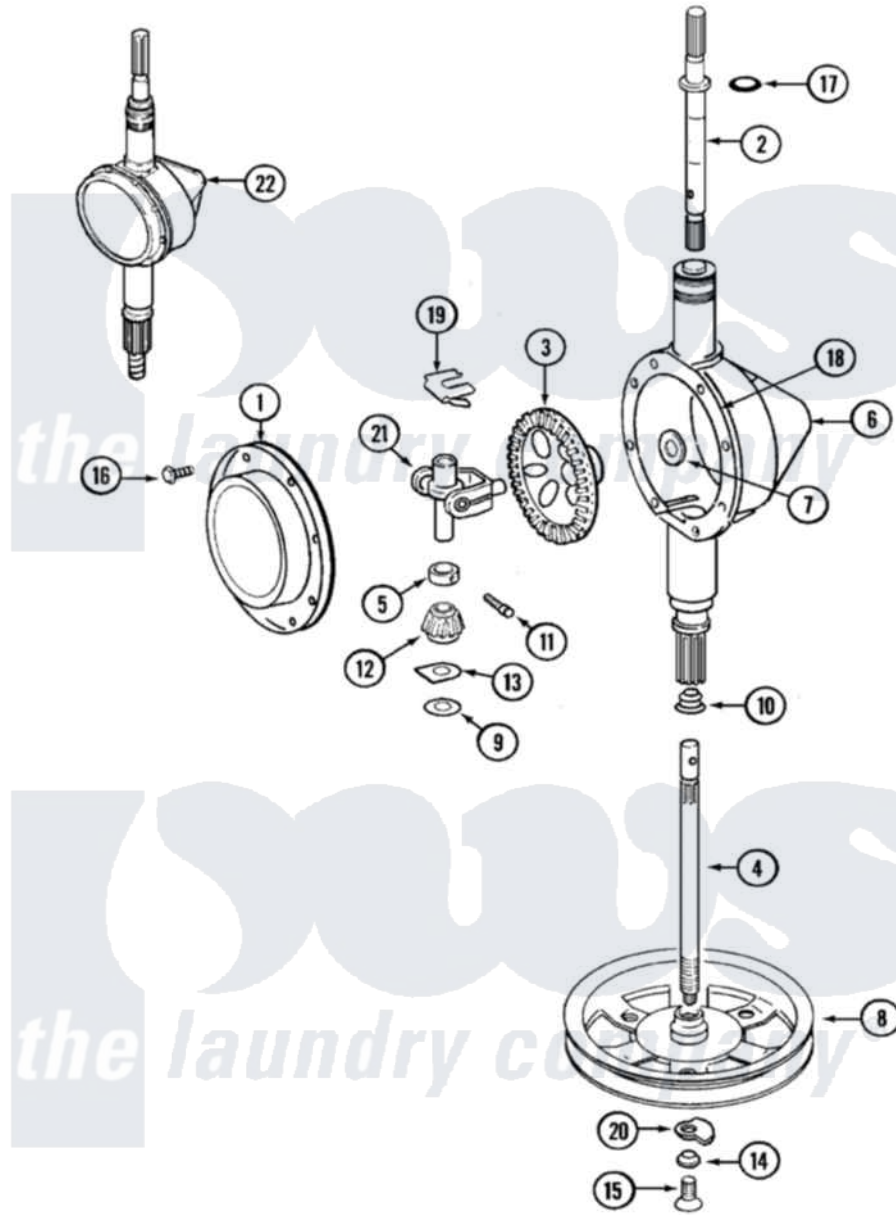

Jenn-Air LSG2704W 12 - TRANSMISSION

Jenn-Air Residential Jenn-Air LSG2704W Stacked Washer and Dryer Parts Parts Diagram 12 - TRANSMISSION
 Click on the part number to view part

Item	Original Part Number	Replaced By	Status	Part Description
1	206628			Cover, Transmission
2	207153	6-2097820		Kit- Shaft
3	206713	6-2067130		Gear- Beve
4	215411	12001451		Ctr Shaft W/Collar Andkeeper- Sha
5	215415		Not Available	COLLAR, LOWER
6	206624	6-2097750		Trans Dee
7	215394			Washer, Bevel Gear
8	211059	6-2301530		Pulley
9	211483	6-2114830		Washer- SP
10	206602	207843		Lip Seal Repair Kit
11	Y206629			Pin, Collar
12	215401	W10221114		Pinion
13	215395			Plate, Clutch
14	211090	22003555		Washer, Stop Lug
15	211375	681582		Screw
				SCREW, TRANSMISSION

16	215417	Not Available	SCREW, TRANSMISSION COVER
17	210690		Seal, Rubber
18	Y058700	675652	Adhesive
19	215581		Spring, Agitator Shaft
20	211089		Lug, Stop Pulley
21	206685	6-2066850	Yoke
22	206708	6-2097790	Transmison