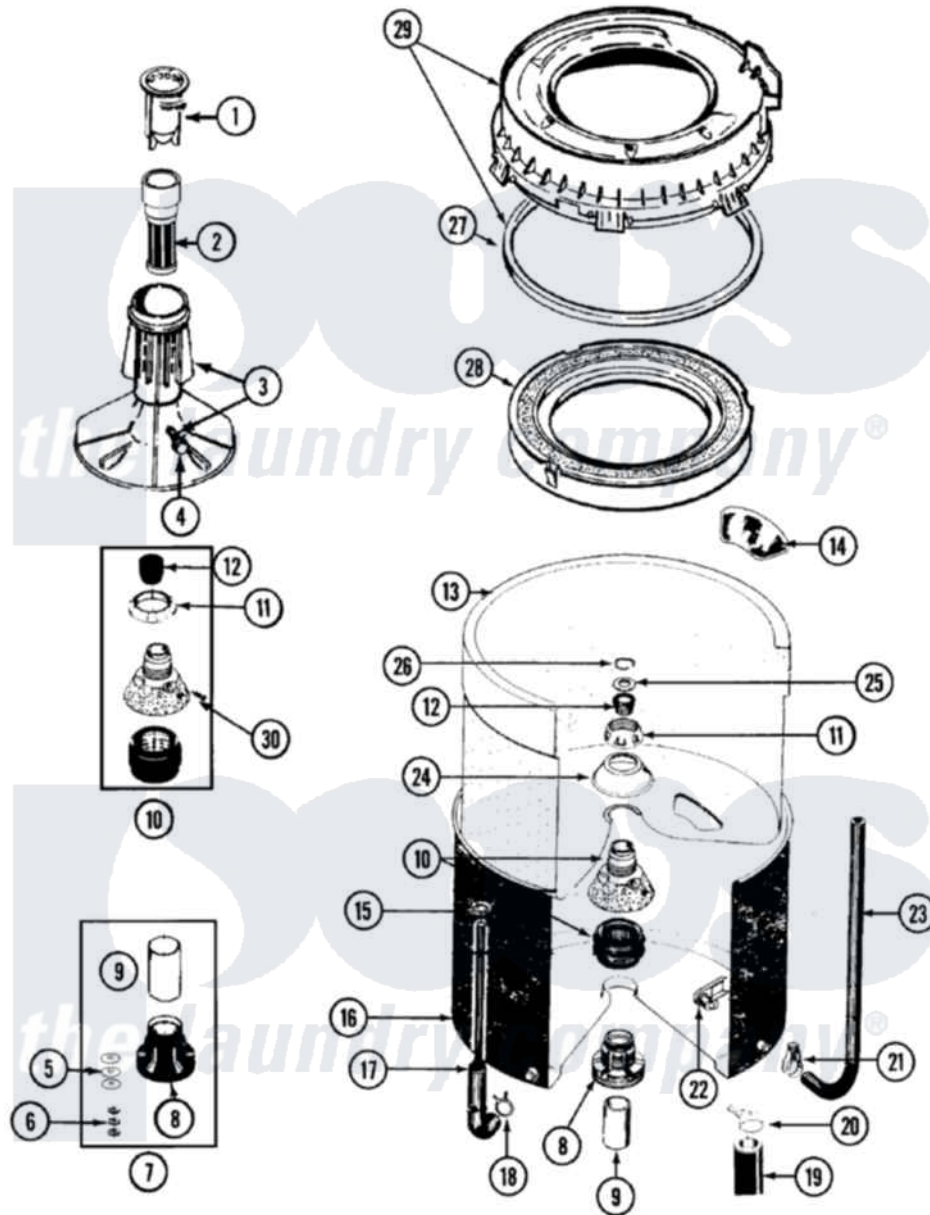

Jenn-Air LSG2704W 13 - TUB

Jenn-Air [Residential Jenn-Air LSG2704W Stacked Washer and Dryer Parts](#) Parts Diagram 13 - TUB
 Click on the part number to view part

Item	Original Part Number	Replaced By	Status	Part Description
1	22001294			Cup, Dispensing
2	22001296		Not Available	FILTER, LINT (DISPENSER HSNG.)
3	207538			Agitator W/Lock Screw
4	206478		Not Available	SCREW & WASHER FOR AGITATOR
5	211100			Washer, Outer Tub
6	Y054867			Washer, Lock
7	204013	6-2040130		Tub Bearin
8	200824	6-2040130		Tub Bearin
9	211130			Bearing Liner, Tub Bearing
10	22001648	6-2095720		Mounting S
"	204012	6-2095720		Mounting S
11	211047	6-2110472		Nut- Clamp
12	Y0A4298	6-0A57420		Seal- Agitator
13	22001140	Y2201881		Tub, Inner Short White SP
14	215980			Plug, Filter Hole

15	410296	596669	Clamp, Manifold
16	22001116		Not Available TUB, OUTER (STACK)
17	22001073	22001616	Tube, Air
18	211641		Clamp, 1-1/16"
19	213045		Hose, Outer Tub Part Not Used
20	201011	285655	Clamp, Hose
21	205161	489503	Clamp
22	214434		Spout, Deflector
23	214495		Tube, Inlet To Tub
24	211210		Washer, Clamping Nut
25	Y015666		Washer, Retaining -
26	Y015667		Retaining Ring
27	22001007		Gasket, Cover To Tub
28	22001142		Ring, Balance
29	22001299		Tub Cover And Gasket Assembly
30	211618	22001423	Set Screw, Mounting Stem