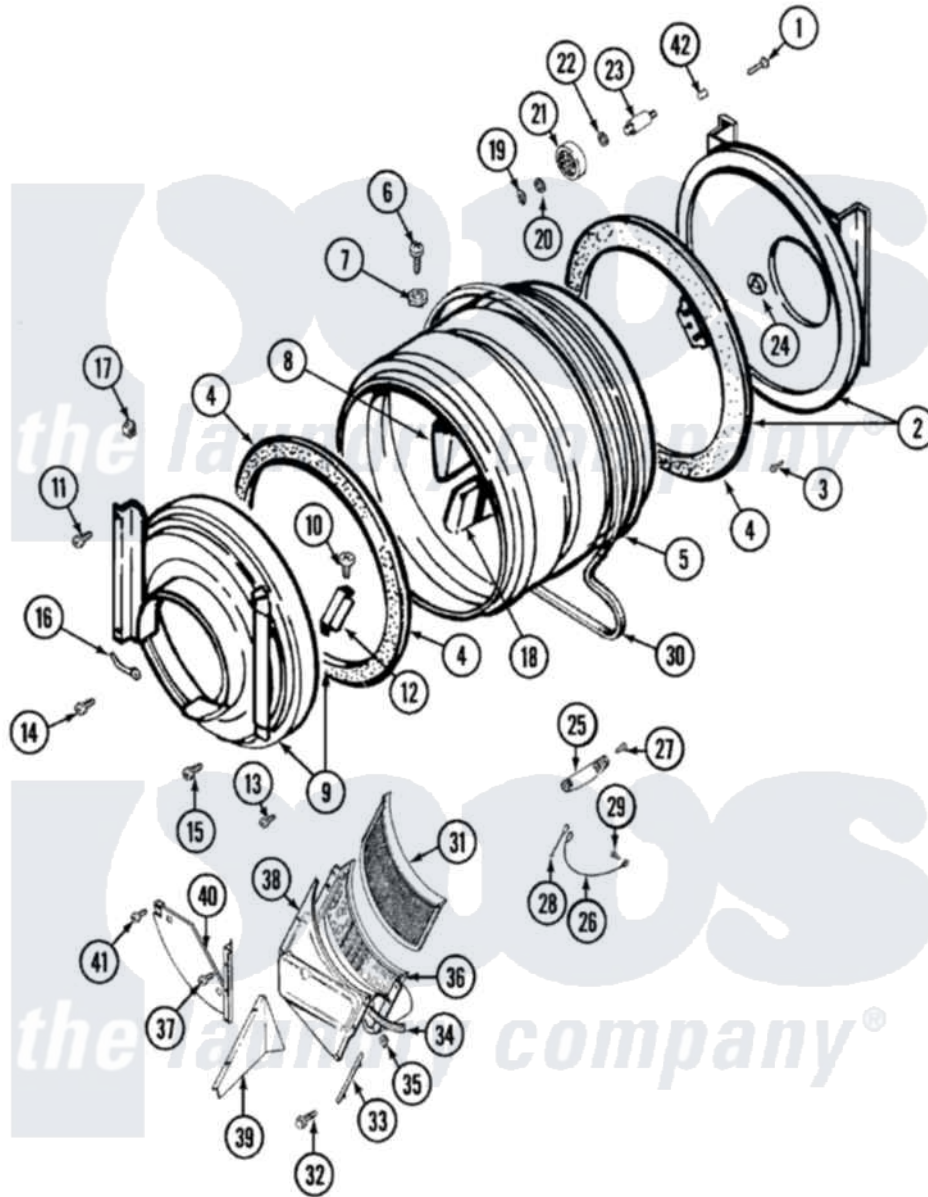

Jenn-Air LSG2704W 14 - TUMBLER

Jenn-Air Residential Jenn-Air LSG2704W Stacked Washer and Dryer Parts Parts Diagram 14 - TUMBLER
 Click on the part number to view part

Item	Original Part Number	Replaced By	Status	Part Description
1	Y310632	1163839		Screw
2	33001106			Back, Tumbler
3	211294	90767		Screw, 8A X 3/8 HeX Washer Head Tapping
4	314820			Seal, Tumbler
5	33001177			Tumbler
6	Y310759			Screw, Tumbler Baffles
7	314158			Washer, Baffle To Tumbler
8	33001014			Baffle
9	33001107			Front, Tumbler
10	210720			Rivet, Bearing To Tumbler Frmt
11	Y313561			Screw---NA
12	306508			Tumbler Bearing Kit ---W
13	Y314110	33002917		Screw, No.10-16
14	910343	488234		Screw 8-32 X 1/4
15	Y310632	1163839		Screw
16	901220			Ground Wire

17	Y310376		Clip, Door Switch Harness
18	33001013		Baffle
19	410233	9703438	Ring-Retrn
20	312535		Washer, Vault Mounting Brk.
21	Y303373	12001541	Drum Roller/Washer Assembly--W
22	Y313347	312535	Washer, Vault Mounting Brk.
23	Y312948	6-3129480	Shaft- Tumbler
24	312538	33001443	Nut, Hex
25	Y303389	304997	Sensor Assembly With Screws
26	Y303711		Sensor Ground Wire
27	Y251119	3177991	Screw
28	Y312658		Receptacle, Sensor Ground Wire
29	211294	90767	Screw, 8A X 3/8 HeX Washer Head Tapping
30	314774	Y312959	Poly "V" Belt For Tumbler
31	33001003		Screen, Lint
32	Y312961	W10116751	Screw
33	Y313795		Guide For Lint Screen
34	Y313796		Lint Seal
35	315274	488660	Nut, Speed
36	33001006		Duct, Outlet And Grid
37	Y312961	W10116751	Screw
38	314485		Outlet Duct And Grid
39	315239		Shield For Outlet Duct
40	315238		Shield
41	310207		Screw, No.6 X 1/4 Inch
42	313915	31-3915	Tech Sheet