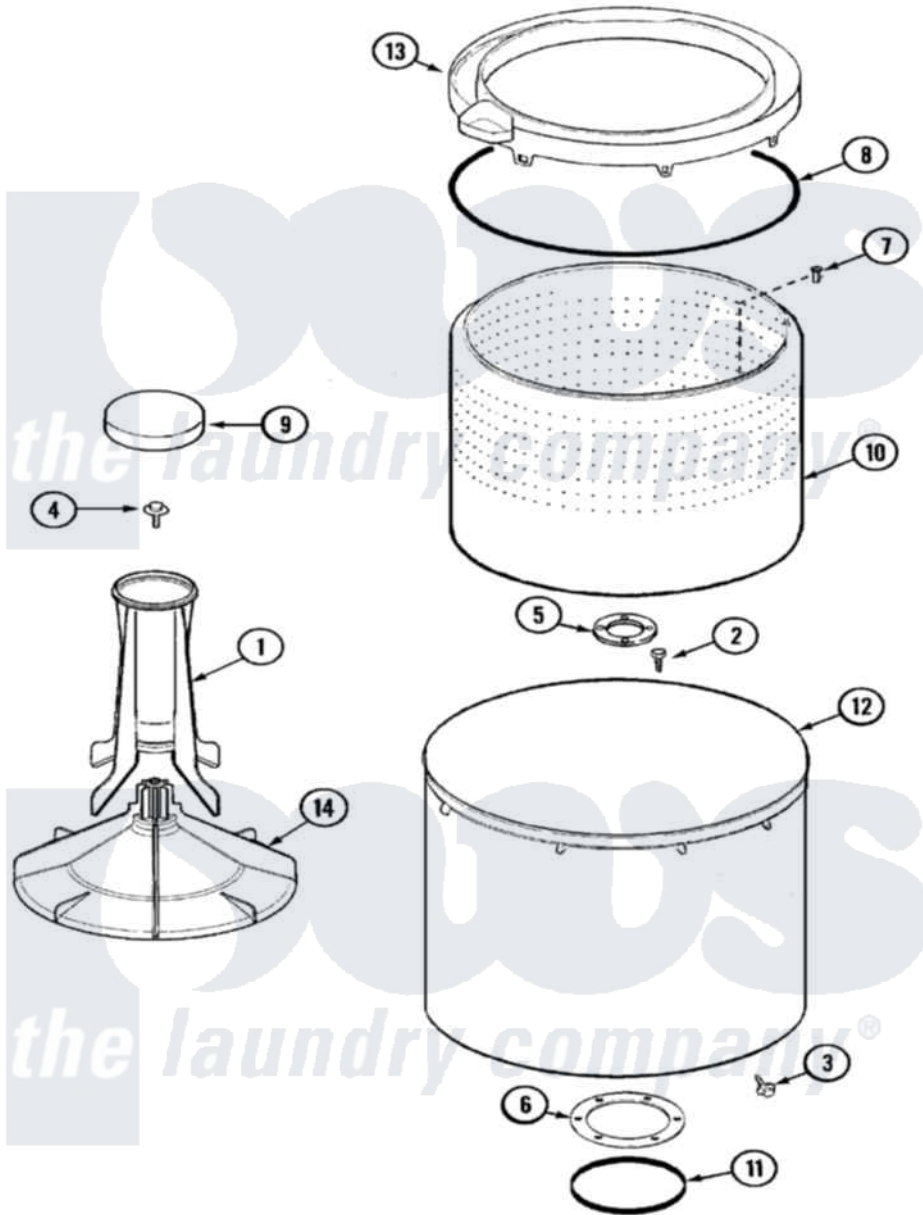

Magic Chef CAV1004AWW 07 - TUB

Magic Chef [Residential Magic Chef CAV1004AWW Washer Parts](#) Parts Diagram 07 - TUB
 Click on the part number to view part

Item	Original Part Number	Replaced By	Status	Part Description
1	21001521			Top, Agitator
2	21001510	22002947		Bolt, Tub
3	25-7953	22002933		Screw
4	25-8004	W10309247		Screw
5	35-3685			Gasket, Basket To Centerpost
6	35-3686			Gasket, Tub To Housing
7	25-7967	3400504		Screw
8	35-2328			Seal, Tub Top
9	21001528			CAP, AGITATOR
10	21001529			Basket Assembly
11	35-2978			Seal, Tub/Housing
12	35-3700			Tub Assembly
13	21001531		Not Available	TOP, TUB (PLASTIC)
14	21001530			Base, Agitator