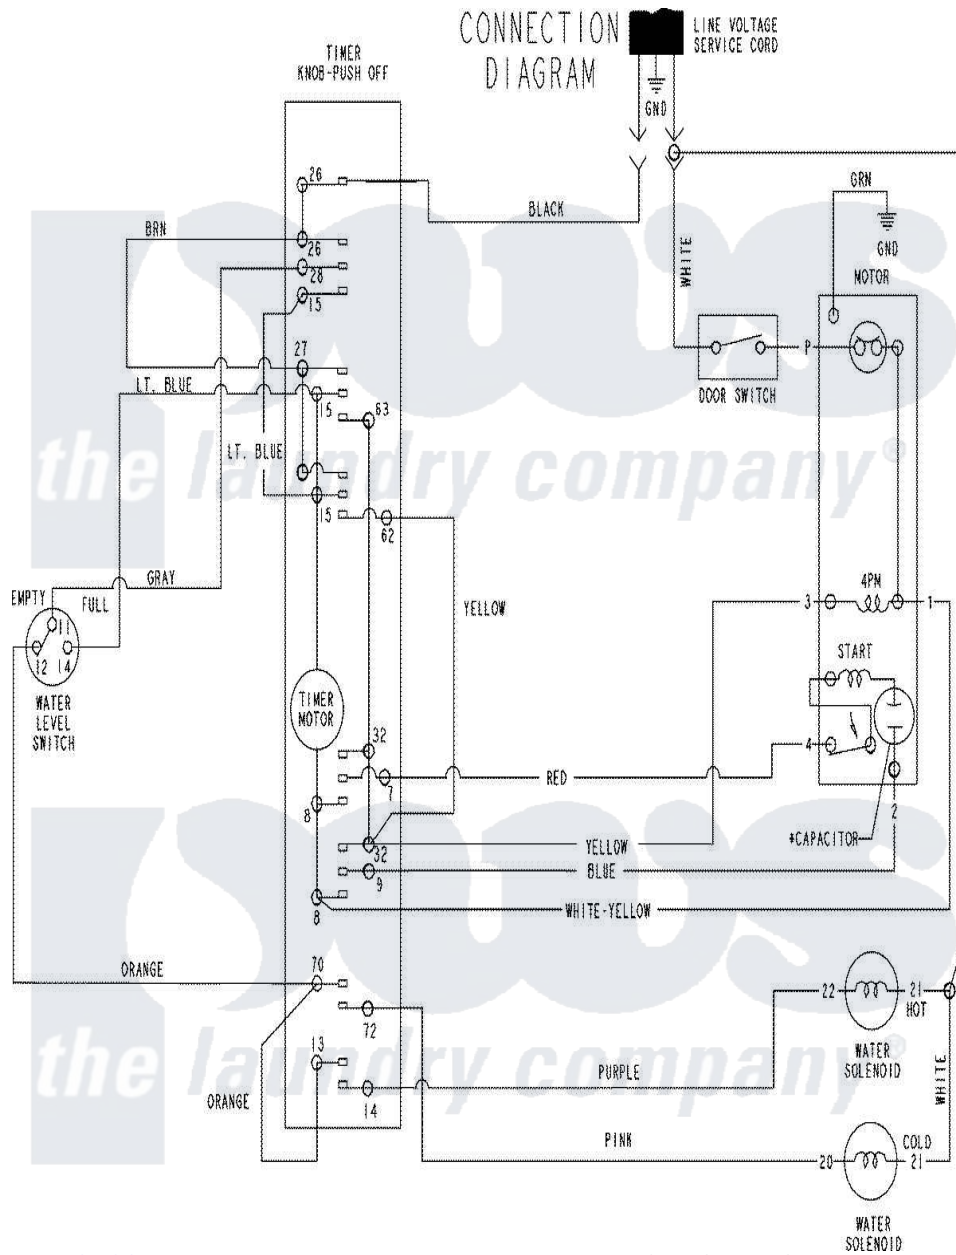

Magic Chef CAV1004AWW 08 - WIRING INFORMATION

Magic Chef [Residential Magic Chef CAV1004AWW Washer Parts](#) Parts Diagram 08 - WIRING INFORMATION
 Click on the part number to view part

Item	Original Part Number	Replaced By	Status	Part Description
NI	15003777		Not Available	WIRING INFORMATION