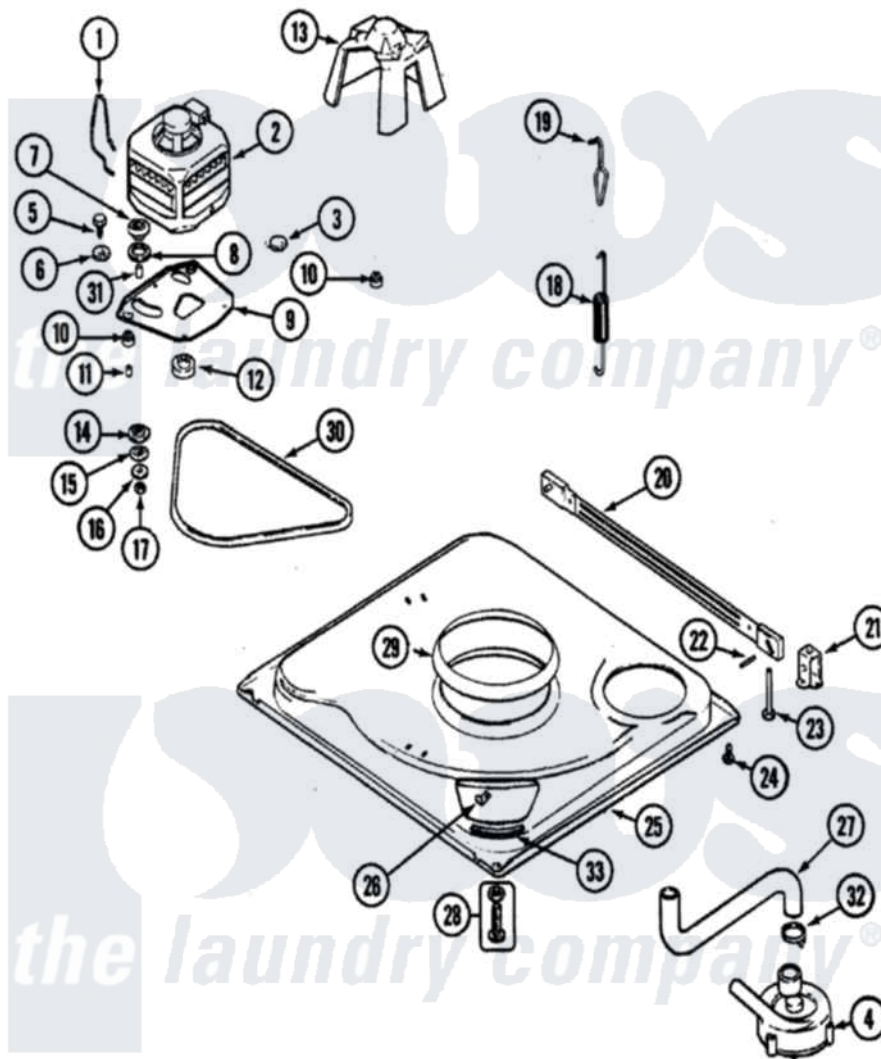

Magic Chef CAV2000AWA 01 - BASE

Magic Chef [Residential Magic Chef CAV2000AWA Washer Parts](#) Parts Diagram 01 - BASE
 Click on the part number to view part

Item	Original Part Number	Replaced By	Status	Part Description
1	21001110	22004376		Spring, Motor Pivot
2	21001750	21001950		MoTor, 2SP 1/2hp 120V/60Hz Hi-Tor
3	21001486			Foot Slide, Isolator
4	21001732	35-6465		Pump Assem
5	25-7833	21001977		Screw
6	25-7834			Washer, Motor/Base Screw
7	33-9946			Isolator, Motor
8	35-3570			Washer, Motor Pivot
9	21001366	21001783		Plate And Screw Assembly
10	35-3646			Isolator, Motor Plate
11	25-7831			Spacer, Mounting
12	21001506	21001950		MoTor, 2SP 1/2hp 120V/60Hz Hi-Tor
13	22002721			Shield, Motor
14	35-3571			Slide, Motor Pivot
15	33-9967			Washer, Motor Isolator

16	25-7047		Washer, Flat
17	25-7325	Y707702	Locknut
18	21001598		Spring, Suspension
19	21001166		Hook, Suspension Spring
20	21001754	21001881	Bar, Stabilizer
21	35-2046		Bracket, Stabilizer
22	35-2052		Pin, Stabilizer
23	35-3020	22004469	Leg And Foot Self Stabalizing
24	31001041	308685	Side Trim)
25	21001169	12002701	Base Kit
26	25-7845		Speednut, Motor
27	35-3584	21001915	Hose, Tub To Pump
28	35-3507	25001119	Foot And Pad Assembly
29	21001161	21002026	Snubber
30	21352320		Belt, Drive
31	25-7830		Spacer
32	25-6068	285655	Clamp, Hose
33	35-2065		Pad, Motor Plate