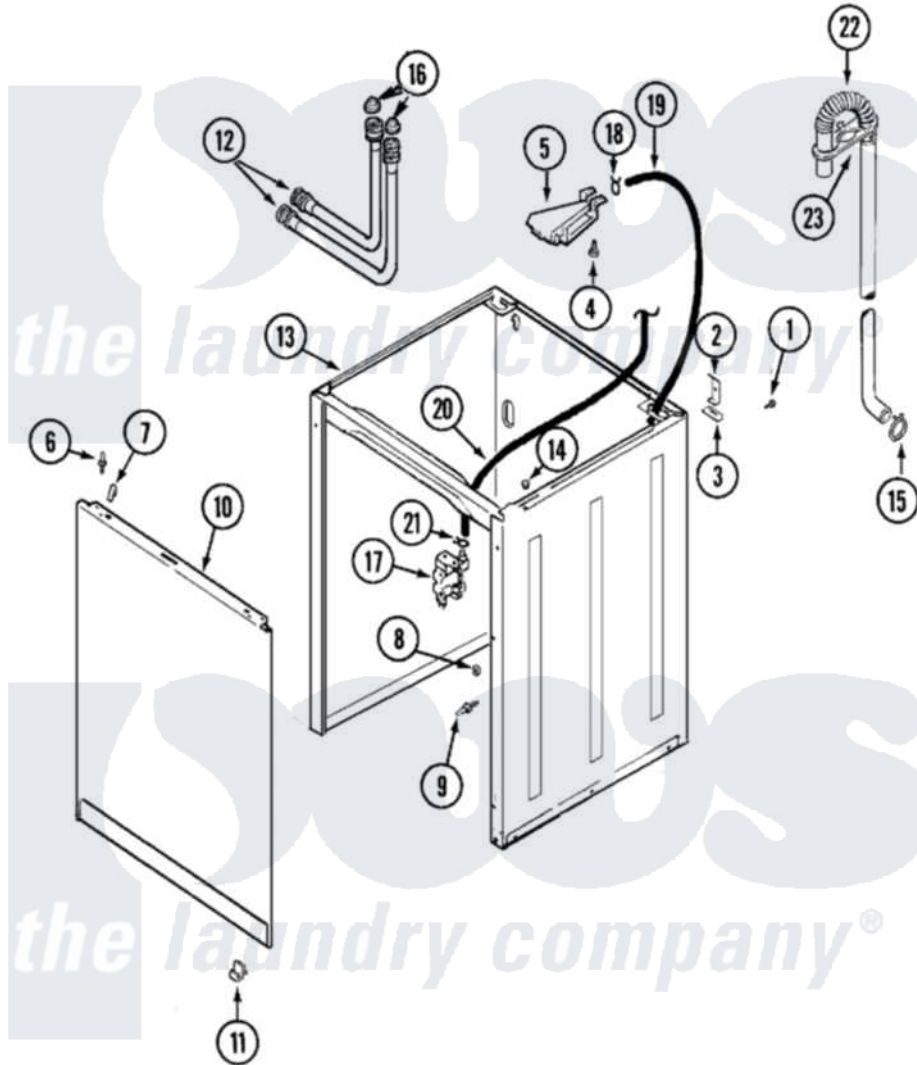

Magic Chef CAV2000AWA 02 - CABINET

Magic Chef [Residential Magic Chef CAV2000AWA Washer Parts](#) Parts Diagram 02 - CABINET
 Click on the part number to view part

Item	Original Part Number	Replaced By	Status	Part Description
1	25-7893			Screw
2	35-2846			Hinge, Cabinet Top
3	35-4128			Pad, Hinge
4	25-3092	90767		Screw, 8A X 3/8 HeX Washer Head Tapping
5	35-2051	21001760		Flume Assembly / Water Diverter
6	53-0643			Pin, Locator
7	25-7220			Clip, Cabinet Top
8	Y311426	3400029		Nut, Adapter Plate
9	53-0643			Pin, Locator
"	53-0200			Sleeve, Locator Pin
10	21001281			Damper, Sound Pad
"	35-2084-24			Panel, Front
11	53-0120			Clip, Front Panel
12	35-0874	76313		Hosefill
"	33-7891	89503		Hose-Inlet

13	12001802		Kit, Cabinet/Rear Shield
14	33-2653		Bumper, Cabinet
15	25-7080	285655	Clamp, Hose
16	33-4264N		Strainer And Washer Kit
17	21001396	35-2374N	Valve, Water
18	25-7867	596669	Clamp, Manifold
19	35-2378	12002749	Hose, Flume Kit
20	21001749	21001748	Hose, Pressure Switch
21	25-7796	596669	Clamp, Manifold
22	21001513	21001872	Hose, Drain
23	22002701	22003814	Retainer, Drain Hose