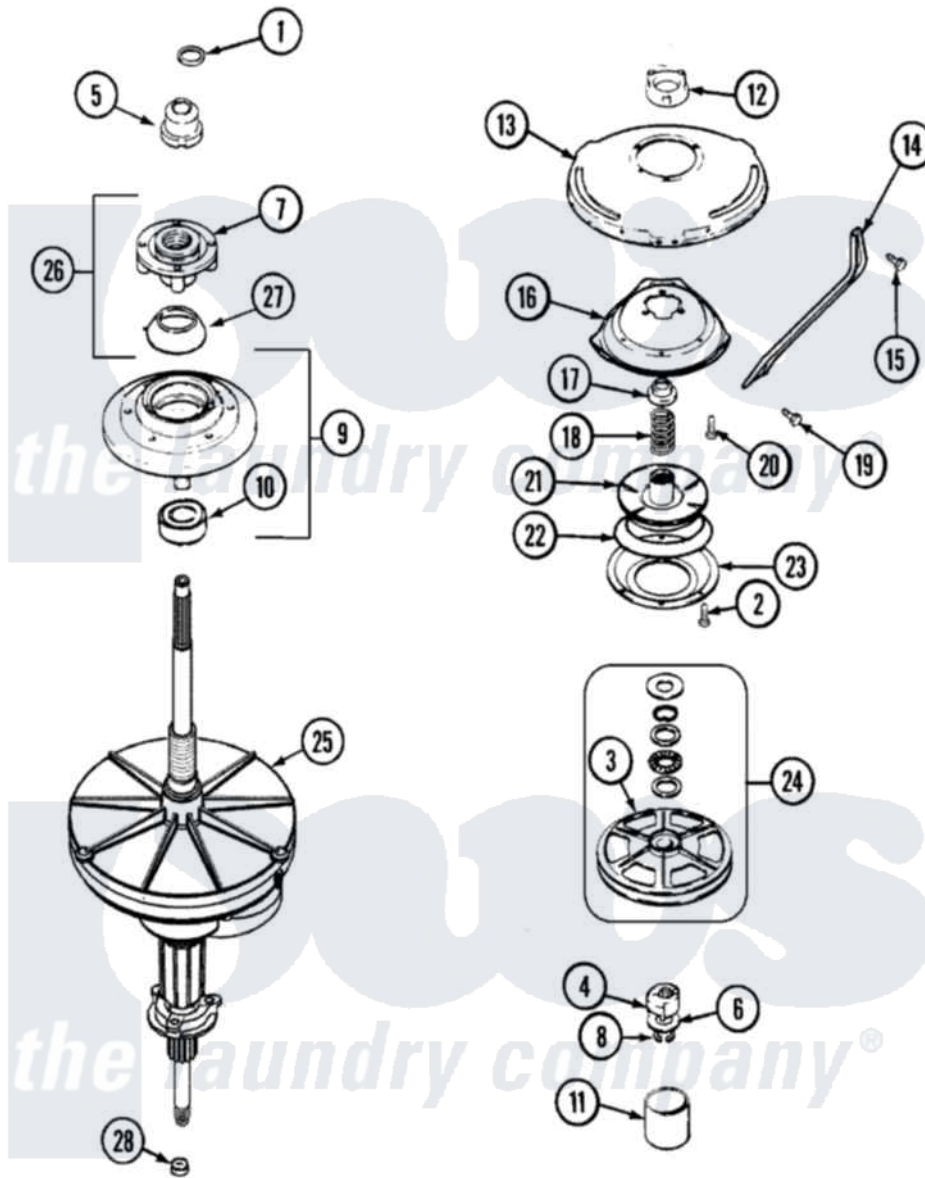

Magic Chef CAV2000AWA 05 - TRANSMISSION

Magic Chef [Residential Magic Chef CAV2000AWA Washer Parts](#) Parts Diagram 05 - TRANSMISSION
 Click on the part number to view part

Item	Original Part Number	Replaced By	Status	Part Description
1	25-7941			"O" Ring, Agr Drive Shaft
2	21001065			Screw, No.10-24 x .50 Hxnibhd
3	35-3829	12002213		Thrust Bearing Kit
"	12001797	12002213		Thrust Bearing Kit
4	LA-2007	12002213		Thrust Bearing Kit
5	21001533	35-5655-1		Seal
6	35-2132			Washer, 1.25ODX.530IDX.032
"	35-2082			Washer, 1.25ODX.530IDX.062
7	21001515	12001598		Tub Seal Assembly--W
8	25-7854			Ring, Retaining
9	21001508	12001561		Bearing And Seal Housing Assembly
10	35-2205			Bearing, Spin
11	W10124350		Not Available	NOT REQUIRED PART OR SEE NOTE KITTED WITH PULLEY ITEM No.3
"	35-2007			Cap, Dust

12	21001511	12001562	Bearing Assembly
"	35-2205		Bearing, Spin
13	21001518		Support, Tub
14	21001532		Brace, Tub
15	25-7930	21001858	Screw 5/16-18 x 1/2
16	21001163		Housing, Suspension
17	35-2017		Retainer, Brake Spring
18	21001647	21001910	Spring, Brake
19	25-7930	21001858	Screw 5/16-18 x 1/2
20	21001509		Screw, High Performance Plastic
21	35-2948	35-6714	Brake Roto
22	21001161	21002026	Snubber
23	21001761	35-6918	Stator, Brake
24	12500036	12002213	Thrust Bearing Kit
25	21001536	35-6615	Ht TranS S
26	12001598		Tub Seal Assembly--W
27	35-2974		Tub Seal/Hub Assembly
28	207843		Lip Seal Repair Kit