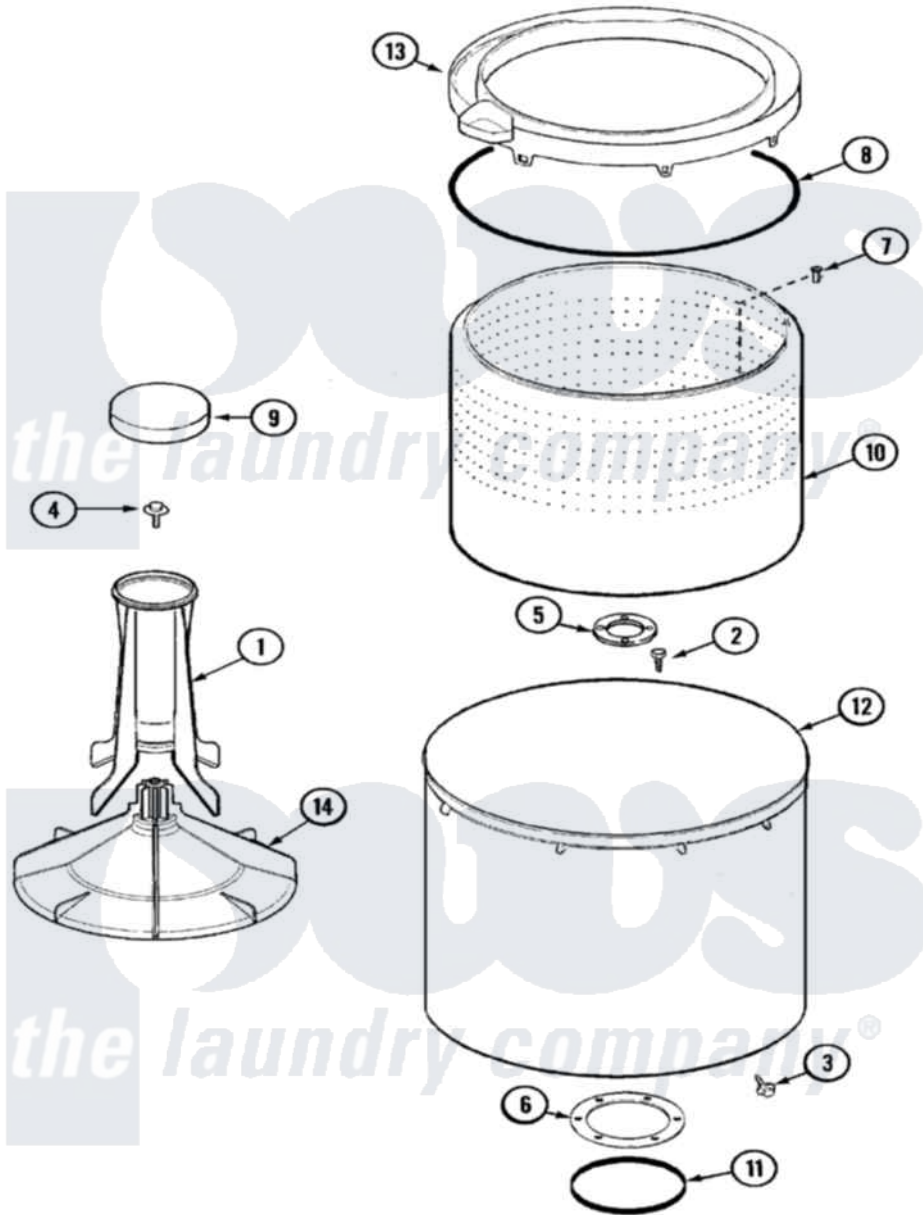

# Magic Chef CAV2000AWA 06 - TUB

Magic Chef [Residential Magic Chef CAV2000AWA Washer Parts](#) Parts Diagram 06 - TUB  
 Click on the part number to view part

Item	Original Part Number	Replaced By	Status	Part Description
1	<a href="#">21001521</a>			Top, Agitator
2	21001510	<a href="#">22002947</a>		Bolt, Tub
3	25-7953	<a href="#">22002933</a>		Screw
4	25-8004	<a href="#">W10309247</a>		Screw
5	<a href="#">35-3685</a>			Gasket, Basket To Centerpost
6	<a href="#">35-3686</a>			Gasket, Tub To Housing
7	25-7967	<a href="#">3400504</a>		Screw
8	<a href="#">35-2328</a>			Seal, Tub Top
9	21001528			CAP, AGITATOR
10	<a href="#">21001529</a>			Basket Assembly
11	<a href="#">35-2978</a>			Seal, Tub/Housing
12	<a href="#">35-3700</a>			Tub Assembly
13	21001531		Not Available	TOP, TUB (PLASTIC)
14	<a href="#">21001530</a>			Base, Agitator