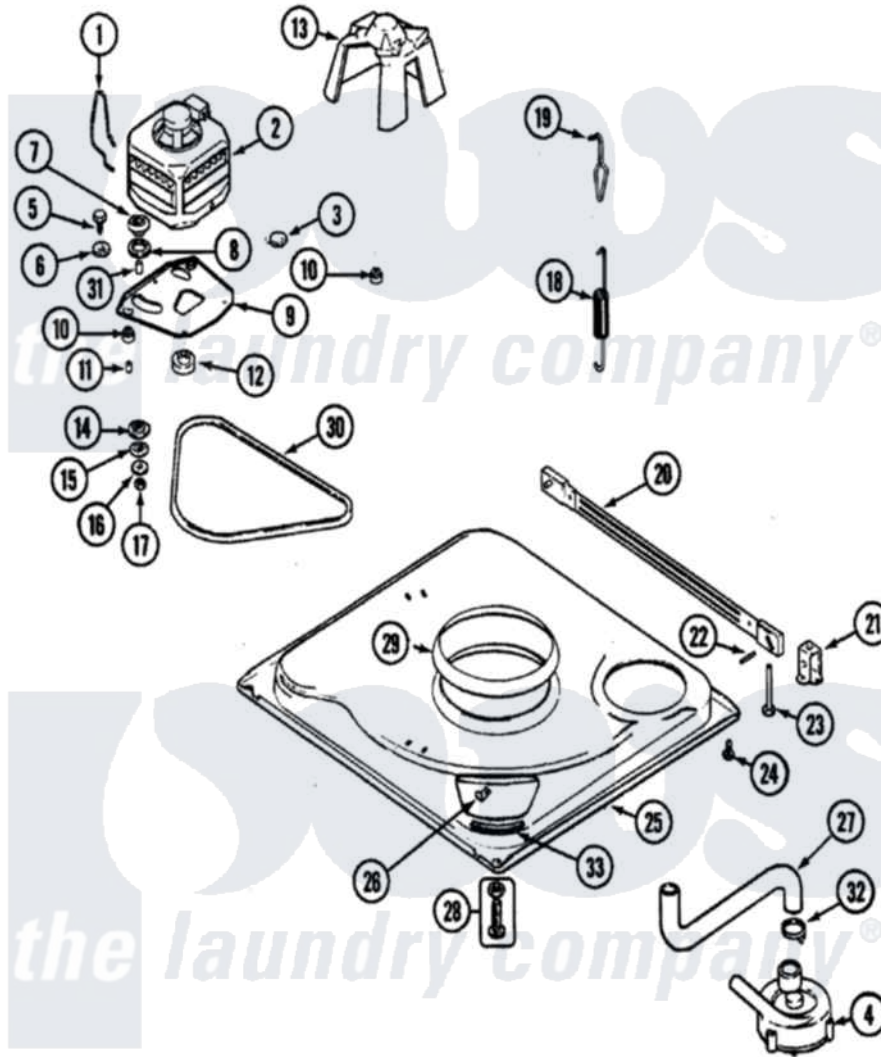

# Magic Chef CAV2000AWQ 01 - BASE

Magic Chef [Residential Magic Chef CAV2000AWQ Washer Parts](#) Parts Diagram 01 - BASE  
 Click on the part number to view part

Item	Original Part Number	Replaced By	Status	Part Description
1	21001110	<a href="#">22004376</a>		Spring, Motor Pivot
2	21001750	<a href="#">21001950</a>		MoTor, 2SP 1/2hp 120V/60Hz Hi-Tor
3	<a href="#">21001486</a>			Foot Slide, Isolator
4	21001873	<a href="#">35-6780</a>		Pump-Water
"	21001732	<a href="#">35-6465</a>		Pump Assem
5	25-7833	<a href="#">21001977</a>		Screw
6	<a href="#">25-7834</a>			Washer, Motor/Base Screw
7	<a href="#">33-9946</a>			Isolator, Motor
8	<a href="#">35-3570</a>			Washer, Motor Pivot
9	21001366	<a href="#">21001783</a>		Plate And Screw Assembly
10	<a href="#">35-3646</a>			Isolator, Motor Plate
11	<a href="#">25-7831</a>			Spacer, Mounting
12	21001506	<a href="#">21001950</a>		MoTor, 2SP 1/2hp 120V/60Hz Hi-Tor
13	<a href="#">22002721</a>			Shield, Motor
14	<a href="#">35-3571</a>			Slide, Motor Pivot