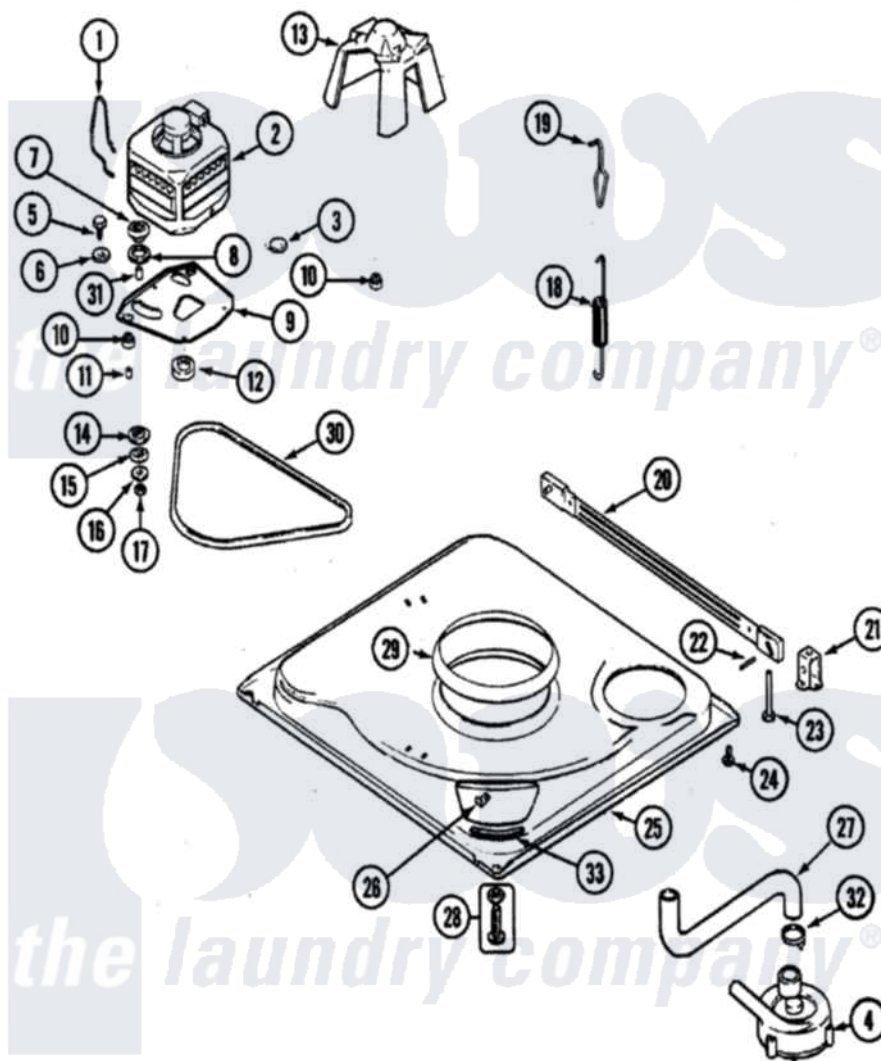

Magic Chef CAV2000AWQ 02 - BASE (SERIES 19)

Magic Chef [Residential Magic Chef CAV2000AWQ Washer Parts](#) Parts Diagram 02 - BASE (SERIES 19)
 Click on the part number to view part

Item	Original Part Number	Replaced By	Status	Part Description
1	21001110	22004376		Spring, Motor Pivot
2	21001750	21001950		MoTor, 2SP 1/2hp 120V/60Hz Hi-Tor
3	21001486			Foot Slide, Isolator
4	21001873	35-6780		Pump-Water
5	25-7833	21001977		Screw
6	25-7834			Washer, Motor/Base Screw
7	33-9946			Isolator, Motor
8	35-3570			Washer, Motor Pivot
9	21001783			Plate And Screw Assembly
10	35-3646			Isolator, Motor Plate
11	25-7831			Spacer, Mounting
12	21001506	21001950		MoTor, 2SP 1/2hp 120V/60Hz Hi-Tor
13	22002721			Shield, Motor
14	35-3571			Slide, Motor Pivot
15	33-9967			Washer, Motor Isolator

16	25-7047		Washer, Flat
17	25-7325	Y707702	Locknut
18	12002102	12002773	Spring
19	21001166		Hook, Suspension Spring
20	21001754	21001881	Bar, Stabilizer
21	35-2046		Bracket, Stabilizer
22	35-2052		Pin, Stabilizer
23	35-3020	22004469	Leg And Foot Self Stabalizing
24	25-7828	489483	Screw 10-32 X 1/2
25	21001893	12002701	Base Kit
26	25-7845		Speednut, Motor
27	21001915		Hose, Tub To Pump
28	35-3507	25001119	Foot And Pad Assembly
29	21001161	21002026	Snubber
30	21352320		Belt, Drive
31	25-7830		Spacer
32	25-6068	285655	Clamp, Hose
33	35-2065		Pad, Motor Plate