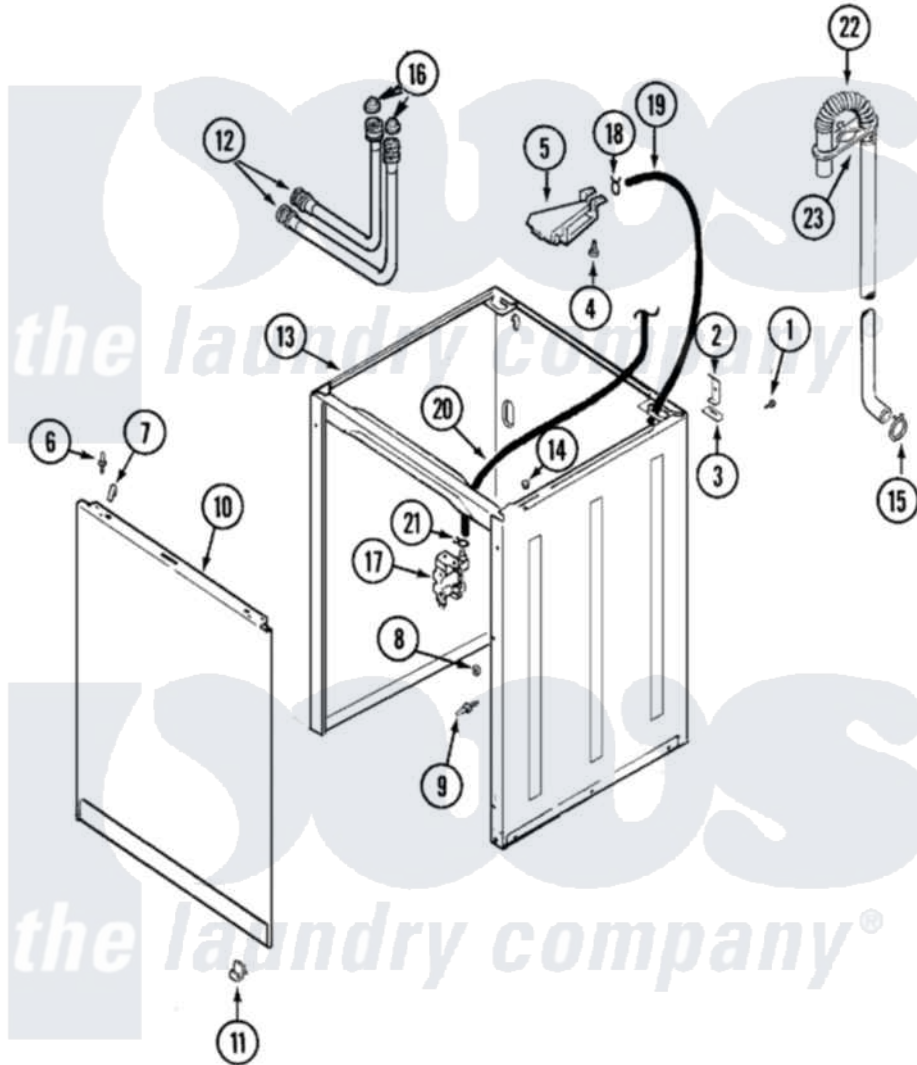

Magic Chef CAV2000AWQ 03 - CABINET

Magic Chef [Residential Magic Chef CAV2000AWQ Washer Parts](#) Parts Diagram 03 - CABINET
 Click on the part number to view part

Item	Original Part Number	Replaced By	Status	Part Description
1	25-7893			Screw
2	35-2846			Hinge, Cabinet Top
3	35-4128			Pad, Hinge
4	25-3092	90767		Screw, 8A X 3/8 HeX Washer Head Tapping
5	35-2051	21001760		Flume Assembly / Water Diverter
6	53-0643			Pin, Locator
7	25-7220			Clip, Cabinet Top
8	Y311426	3400029		Nut, Adapter Plate
9	53-0200			Sleeve, Locator Pin
"	53-0643			Pin, Locator
10	21001781			Panel, Front
"	21001281			Damper, Sound Pad
11	53-0120			Clip, Front Panel
12	35-0874	76313		Hosefill
"	33-7891	89503		Hose-Inlet

13	21001780	21001877	Cabinet
14	33-2653		Bumper, Cabinet
15	25-7080	285655	Clamp, Hose
16	33-4264N		Strainer And Washer Kit
17	21001747	21001932	Valve, Water Inlet
"	21001396	35-2374N	Valve, Water
18	25-7867	596669	Clamp, Manifold
19	35-2378	12002749	Hose, Flume Kit
20	21001749	21001748	Hose, Pressure Switch
21	25-7796	596669	Clamp, Manifold
22	21001513	21001872	Hose, Drain
23	22002701	22003814	Retainer, Drain Hose