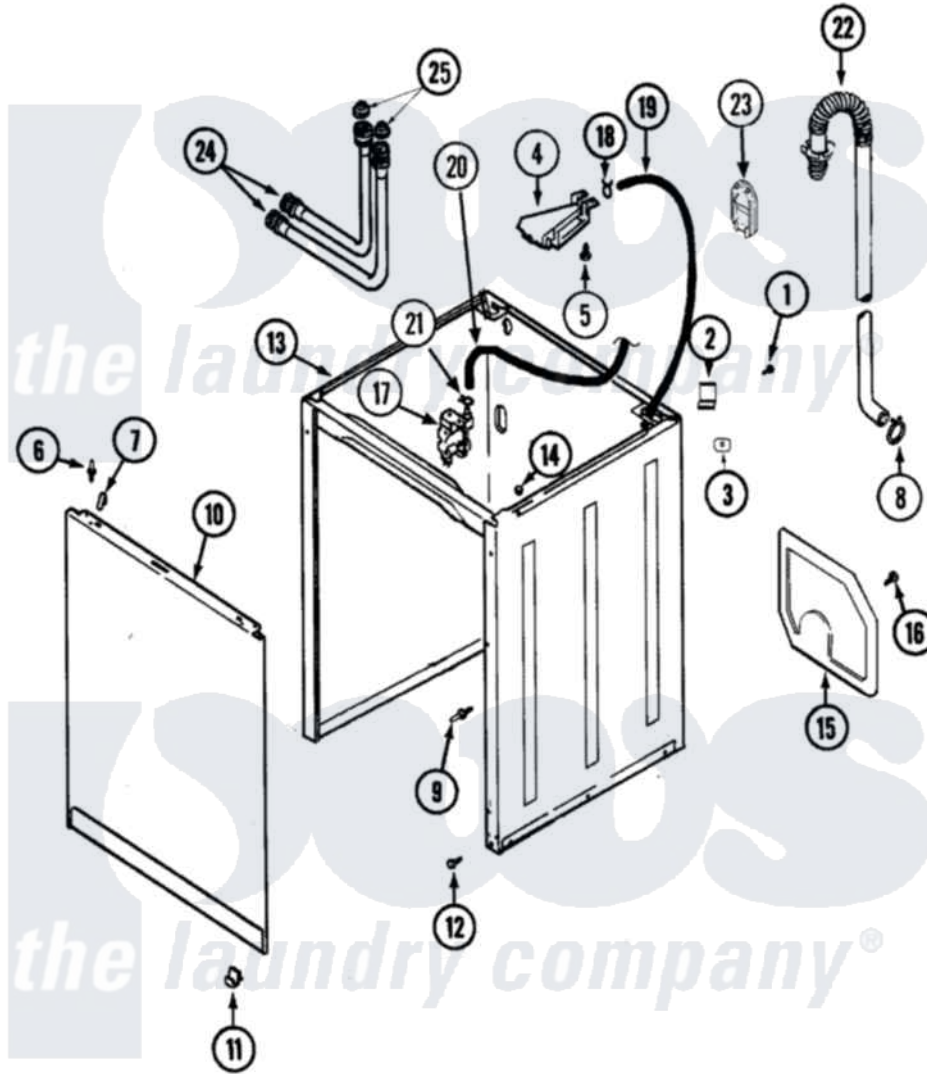

Magic Chef CAV2000AWQ 04 - CABINET (SERIES 16)

Magic Chef [Residential Magic Chef CAV2000AWQ Washer Parts](#) Parts Diagram 04 - CABINET (SERIES 16)
 Click on the part number to view part

Item	Original Part Number	Replaced By	Status	Part Description
1	25-7893			Screw
2	35-2846			Hinge, Cabinet Top
3	35-4128			Pad, Hinge
4	21001760			Flume Assembly / Water Diverter
5	25-3092	90767		Screw, 8A X 3/8 HeX Washer Head Tapping
6	53-0643			Pin, Locator
"	53-0200			Sleeve, Locator Pin
"	25-0224	3400029		Nut, Adapter Plate
7	25-7220			Clip, Cabinet Top
8	21001875	285655		Clamp, Hose
9	21001829			Post, Locating
10	21001781			Panel, Front
"	21001281			Damper, Sound Pad
11	25-7732	681414		Screw, 10AB X 1/2
"	53-0120			Clip, Front Panel

12	35-4129		Bumper, Cabinet
13	21001877		Cabinet
14	33-2653		Bumper, Cabinet
15	21001876		Shield, Rear
16	25-7732	681414	Screw, 10AB X 1/2
17	21001747	21001932	Valve, Water Inlet
18	25-7867	596669	Clamp, Manifold
19	35-2378	12002749	Hose, Flume Kit
20	21001749	21001748	Hose, Pressure Switch
21	25-7796	596669	Clamp, Manifold
22	21001872		Hose, Drain
23	21001874		Outlet, Drain Hose
24	33-7891	89503	Hose-Inlet
"	35-0874	76313	Hosefill
25	33-4264N		Strainer And Washer Kit