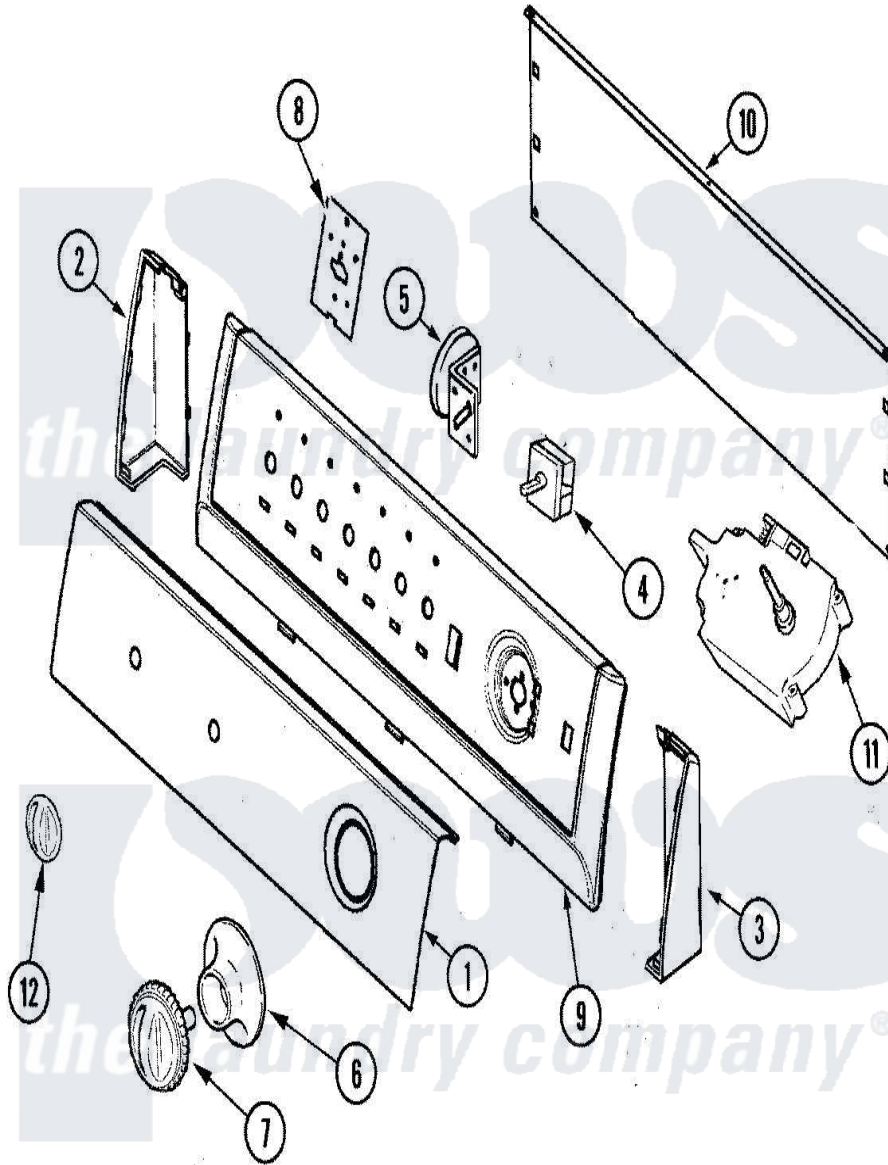

# Magic Chef CAV2000AWQ 05 - CONTROL PANEL

Magic Chef [Residential Magic Chef CAV2000AWQ Washer Parts](#) Parts Diagram 05 - CONTROL PANEL  
 Click on the part number to view part

Item	Original Part Number	Replaced By	Status	Part Description
1	<a href="#">21001808</a>			Panel, Control
2	<a href="#">21001769</a>			Endcap, Panel
"	25-3092	<a href="#">90767</a>		Screw, 8A X 3/8 HeX Washer Head Tapping
3	<a href="#">21001768</a>			Endcap, Panel
"	25-3092	<a href="#">90767</a>		Screw, 8A X 3/8 HeX Washer Head Tapping
4	25-3092	<a href="#">90767</a>		Screw, 8A X 3/8 HeX Washer Head Tapping
"	<a href="#">21001139</a>			Switch, Water Temp. 3 Position
5	<a href="#">21001554</a>			Switch, Water Level
"	<a href="#">21001882</a>			Switch, Pressure
"	25-3092	<a href="#">90767</a>		Screw, 8A X 3/8 HeX Washer Head Tapping
6	<a href="#">21001771</a>			Skirt, Timer Knob
7	<a href="#">21001770</a>			Knob, Timer
8	<a href="#">21001517</a>			Shield, Control

9	<a href="#">21001767</a>			Frame
10	25-3092	<a href="#">90767</a>		Screw, 8A X 3/8 HeX Washer Head Tapping
"	<a href="#">21001527</a>			Shield, Rear
11	25-3092	<a href="#">90767</a>		Screw, 8A X 3/8 HeX Washer Head Tapping
"	<a href="#">21001522</a>			Timer
12	<a href="#">21001772</a>			Knob, Selector
NI	21001725		Not Available	MANUAL, USE & CARE (SPAN)
"	21001573		Not Available	MANUAL, USE & CARE
"	<a href="#">12002417</a>			Wire Kit
"	<a href="#">21001785</a>			Harness, Wire
"	<a href="#">21001933</a>			Harness, Wiring