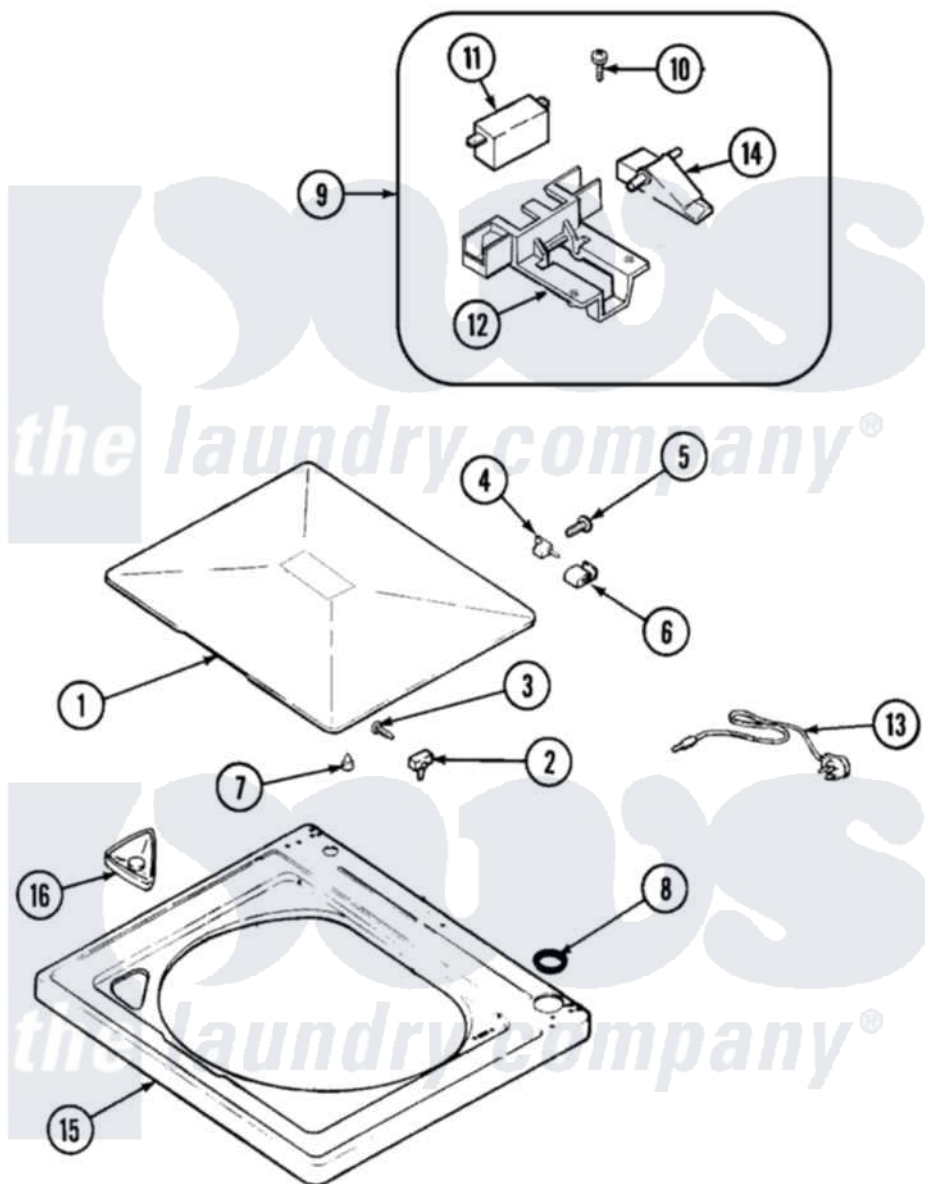

Magic Chef CAV2000AWQ 06 - TOP

Magic Chef [Residential Magic Chef CAV2000AWQ Washer Parts](#) Parts Diagram 06 - TOP
 Click on the part number to view part

Item	Original Part Number	Replaced By	Status	Part Description
1	21001779			Lid
2	43-0057			Actuator, Door Switch
3	25-7438			Screw
4	35-2045			Pin, Hinge
5	25-7893			Screw
6	35-2044			Hinge, Lid
7	35-0581			Bumper, Door
8	35-2063			Bushing, Insulator
9	21001137	12001187		Kit, Lid Switch Assembly
10	21001136	3400872		Screw, 8-18 X 3/8
11	21001148	12001187		Kit, Lid Switch Assembly
12	21001135			Housing, Lid Switch
14	21001134			Lever, Lid Switch
15	21001778			Top, Cabinet
16	21001597			Dispenser, Bleach