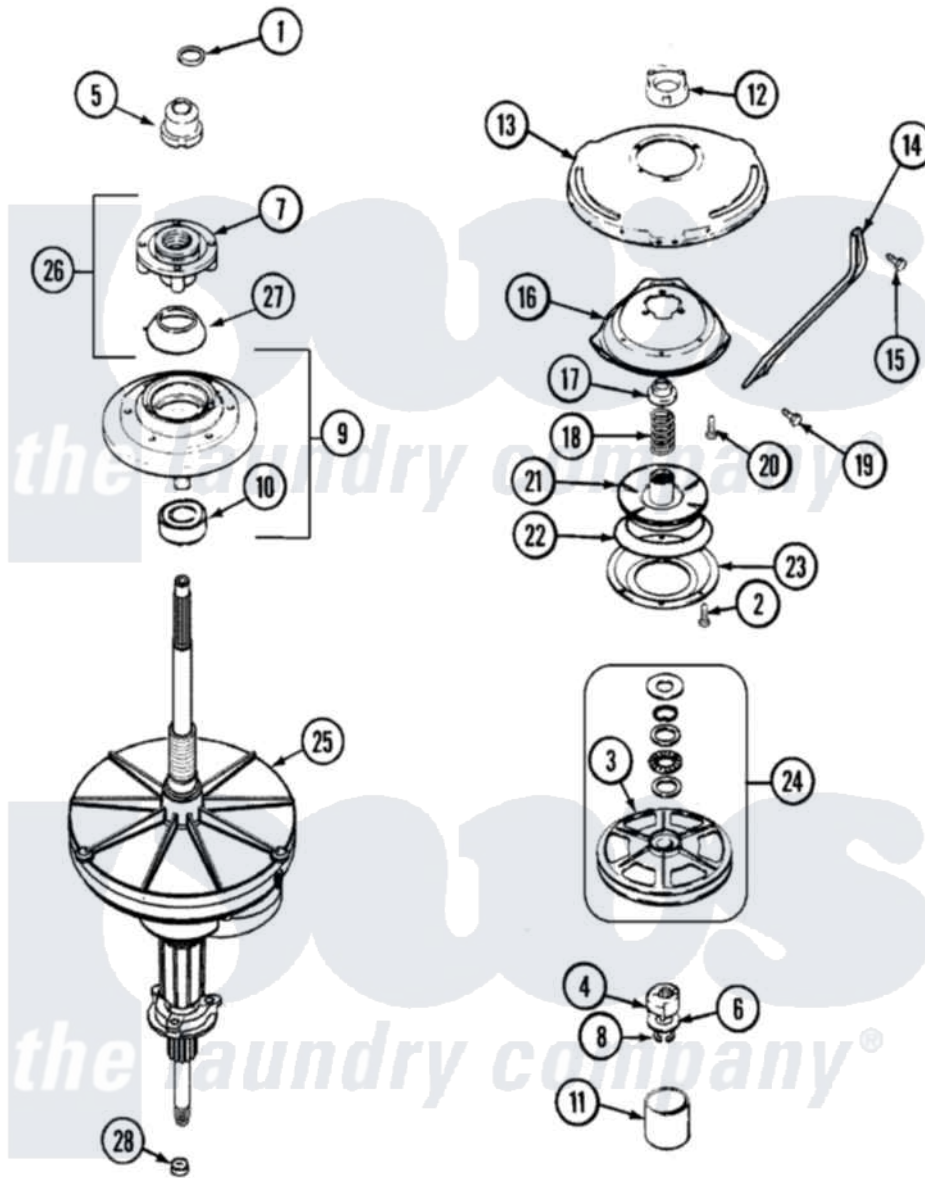

# Magic Chef CAV2000AWQ 07 - TRANSMISSION

Magic Chef [Residential Magic Chef CAV2000AWQ Washer Parts](#) Parts Diagram 07 - TRANSMISSION  
 Click on the part number to view part

Item	Original Part Number	Replaced By	Status	Part Description
1	<a href="#">25-7941</a>			"O" Ring, Agr Drive Shaft
2	<a href="#">21001065</a>			Screw, No.10-24 x .50 Hxnibhd
3	12001797	<a href="#">12002213</a>		Thrust Bearing Kit
4	LA-2007	<a href="#">12002213</a>		Thrust Bearing Kit
5	21001533	<a href="#">35-5655-1</a>		Seal
6	<a href="#">35-2132</a>			Washer, 1.25ODX.530IDX.032
"	<a href="#">35-2082</a>			Washer, 1.25ODX.530IDX.062
7	21001515	<a href="#">12001598</a>		Tub Seal Assembly--W
8	<a href="#">25-7854</a>			Ring, Retaining
9	21001508	<a href="#">12001561</a>		Bearing And Seal Housing Assembly
10	<a href="#">35-2205</a>			Bearing, Spin
11	W10124350		Not Available	NOT REQUIRED PART OR SEE NOTE KITTED WITH PULLEY ITEM No.3
12	<a href="#">35-2205</a>			Bearing, Spin
"	21001511	<a href="#">12001562</a>		Bearing Assembly

13	<a href="#">21001518</a>		Support, Tub
14	<a href="#">21001532</a>		Brace, Tub
15	25-7930	<a href="#">21001858</a>	Screw 5/16-18 x 1/2
16	<a href="#">21001163</a>		Housing, Suspension
17	<a href="#">35-2017</a>		Retainer, Brake Spring
18	21001647	<a href="#">21001910</a>	Spring, Brake
19	25-7930	<a href="#">21001858</a>	Screw 5/16-18 x 1/2
20	<a href="#">21001509</a>		Screw, High Performance Plastic
21	35-2948	<a href="#">35-6714</a>	Brake Roto
22	21001161	<a href="#">21002026</a>	Snubber
23	21001761	<a href="#">35-6918</a>	Stator, Brake
24	12500036	<a href="#">12002213</a>	Thrust Bearing Kit
25	21001536	<a href="#">35-6615</a>	Ht TranS S
26	<a href="#">12001598</a>		Tub Seal Assembly--W
27	<a href="#">35-2974</a>		Tub Seal/Hub Assembly
28	<a href="#">207843</a>		Lip Seal Repair Kit