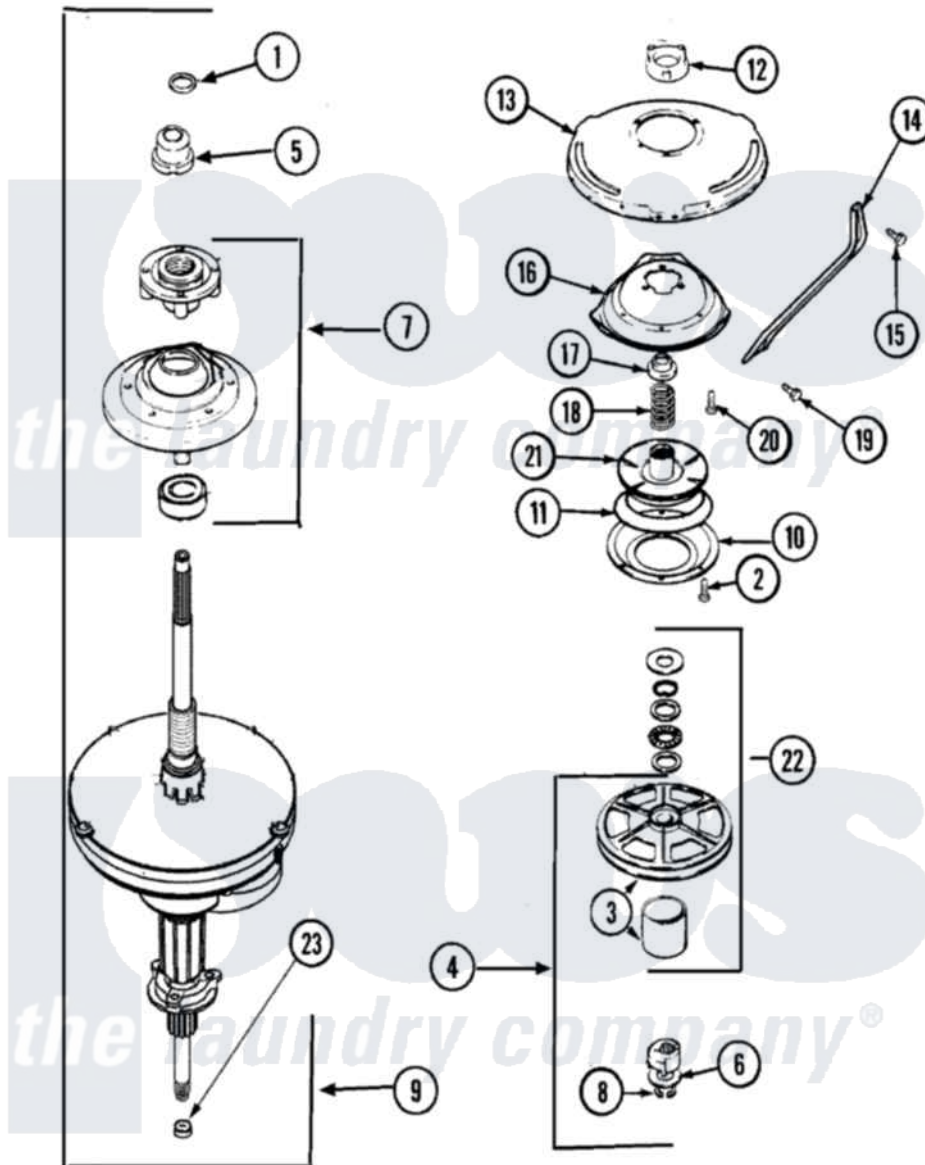

Magic Chef CAV2000AWQ 08 - TRANSMISSION (SERIES 17)

Magic Chef [Residential Magic Chef CAV2000AWQ Washer Parts](#) Parts Diagram 08 - TRANSMISSION (SERIES 17)
 Click on the part number to view part

Item	Original Part Number	Replaced By	Status	Part Description
1	25-7941			"O" Ring, Agr Drive Shaft
2	21001065			Screw, No.10-24 x .50 Hxnibhd
3	12001797	12002213		Thrust Bearing Kit
4	LA-2007	12002213		Thrust Bearing Kit
5	21001533	35-5655-1		Seal
6	35-2132			Washer, 1.25ODX.530IDX.032
"	35-2082			Washer, 1.25ODX.530IDX.062
7	21001868	W10219156		Tub Seal
8	25-7854			Ring, Retaining
9	21001867	35-6615		Ht TranS S
10	35-2018	35-6918		Stator, Brake
11	21001161	21002026		Snubber
12	21001511	12001562		Bearing Assembly
"	35-2205			Bearing, Spin
13	21001518			Support, Tub
14	21001532			Brace, Tub

15	21001858		Screw 5/16-18 x 1/2
16	21001163		Housing, Suspension
17	35-2017		Retainer, Brake Spring
18	21001647	21001910	Spring, Brake
19	25-7930	21001858	Screw 5/16-18 x 1/2
20	21001509		Screw, High Performance Plastic
21	35-2948	35-6714	Brake Roto
22	12500036	12002213	Thrust Bearing Kit
23	35-2010	207843	Lip Seal Repair Kit