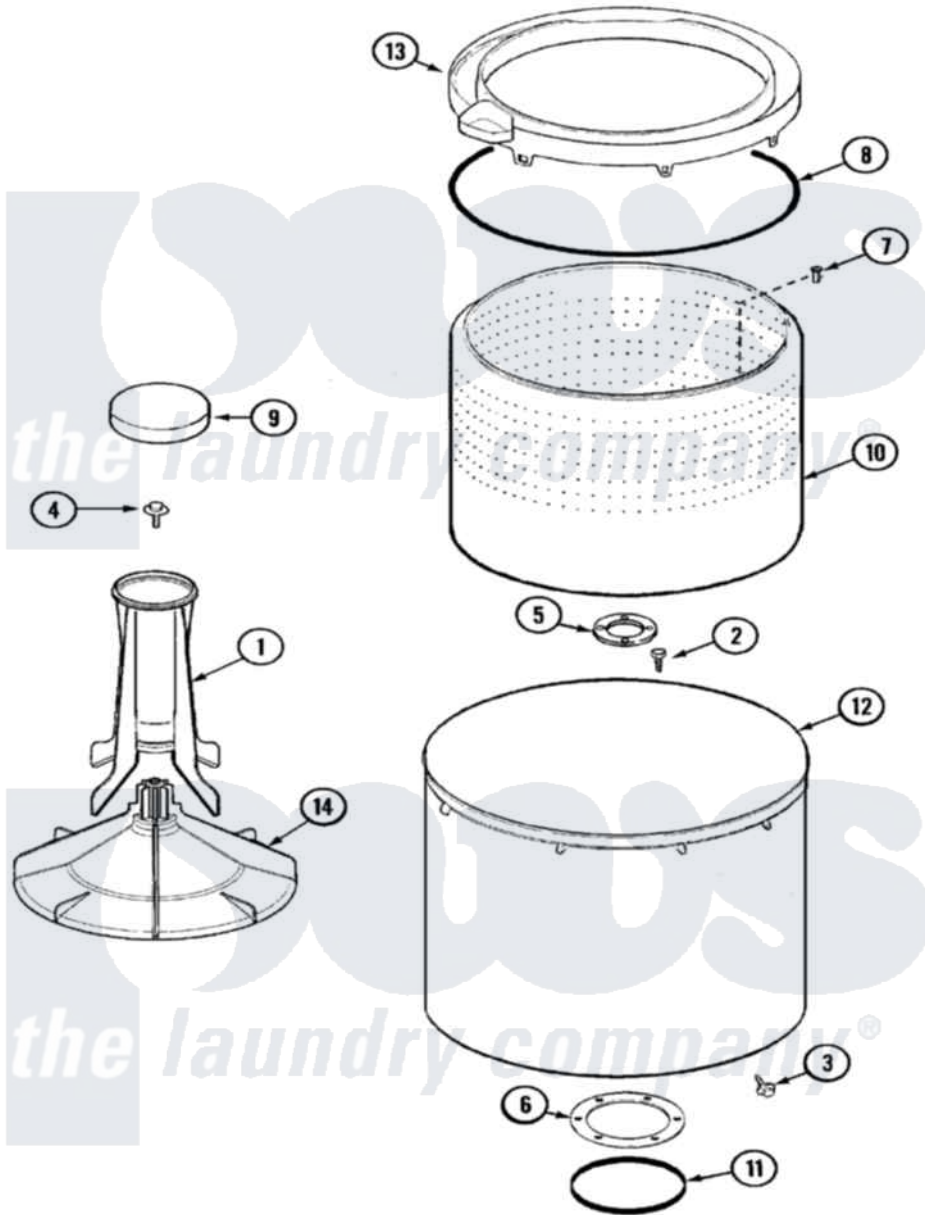

# Magic Chef CAV2000AWQ 09 - TUB

Magic Chef [Residential Magic Chef CAV2000AWQ Washer Parts](#) Parts Diagram 09 - TUB  
 Click on the part number to view part

Item	Original Part Number	Replaced By	Status	Part Description
1	<a href="#">21001521</a>			Top, Agitator
2	21001510	<a href="#">22002947</a>		Bolt, Tub
3	25-7953	<a href="#">22002933</a>		Screw
4	25-8004	<a href="#">W10309247</a>		Screw
5	<a href="#">35-3685</a>			Gasket, Basket To Centerpost
6	<a href="#">35-3686</a>			Gasket, Tub To Housing
7	25-7967	<a href="#">3400504</a>		Screw
8	<a href="#">35-2328</a>			Seal, Tub Top
9	21001528			CAP, AGITATOR
10	<a href="#">21001529</a>			Basket Assembly
11	<a href="#">35-2978</a>			Seal, Tub/Housing
12	<a href="#">35-3700</a>			Tub Assembly
13	21001531		Not Available	TOP, TUB (PLASTIC)
14	<a href="#">21001530</a>			Base, Agitator