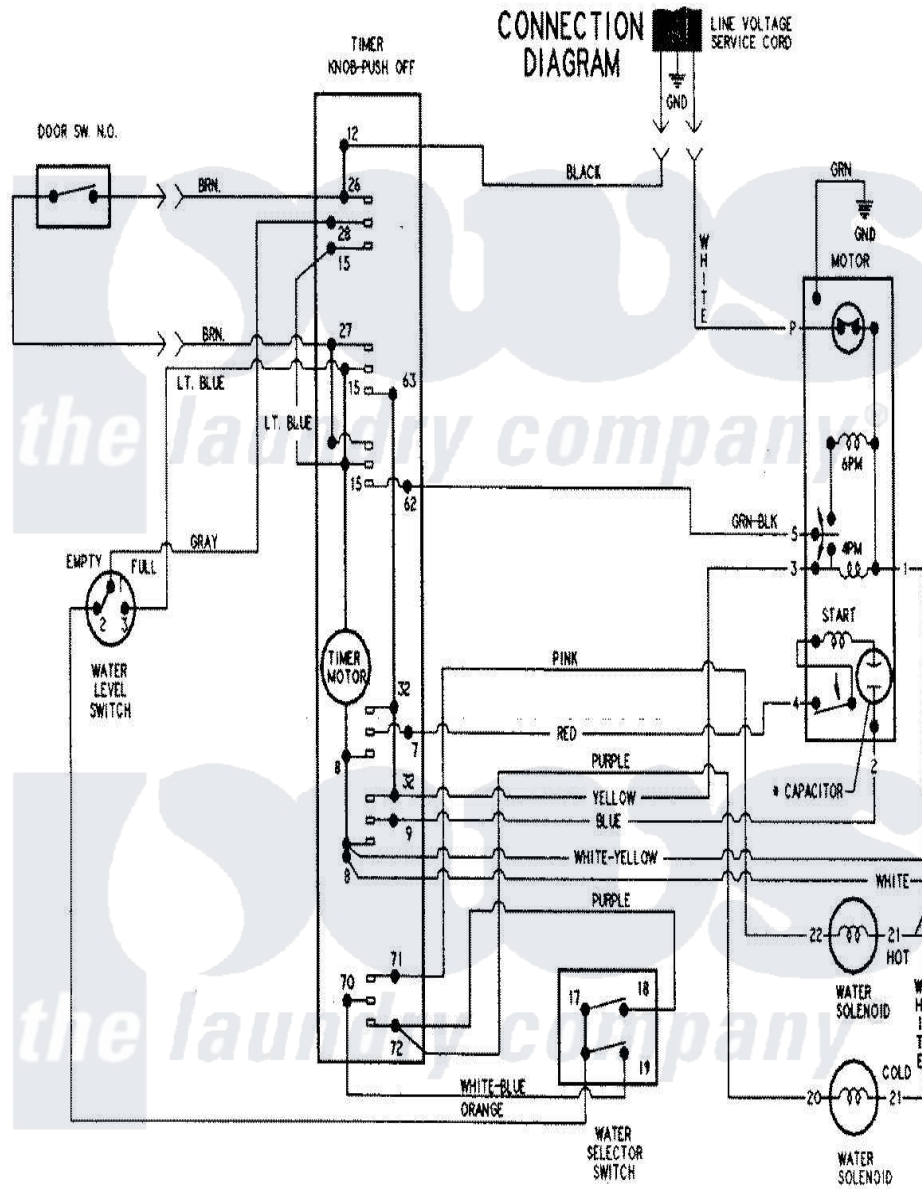

Magic Chef CAV2000AWQ 10 - WIRING INFORMATION

Magic Chef [Residential Magic Chef CAV2000AWQ Washer Parts](#) Parts Diagram 10 - WIRING INFORMATION
 Click on the part number to view part

Item	Original Part Number	Replaced By	Status	Part Description
NI	15002616		Not Available	WIRING INFORMATION