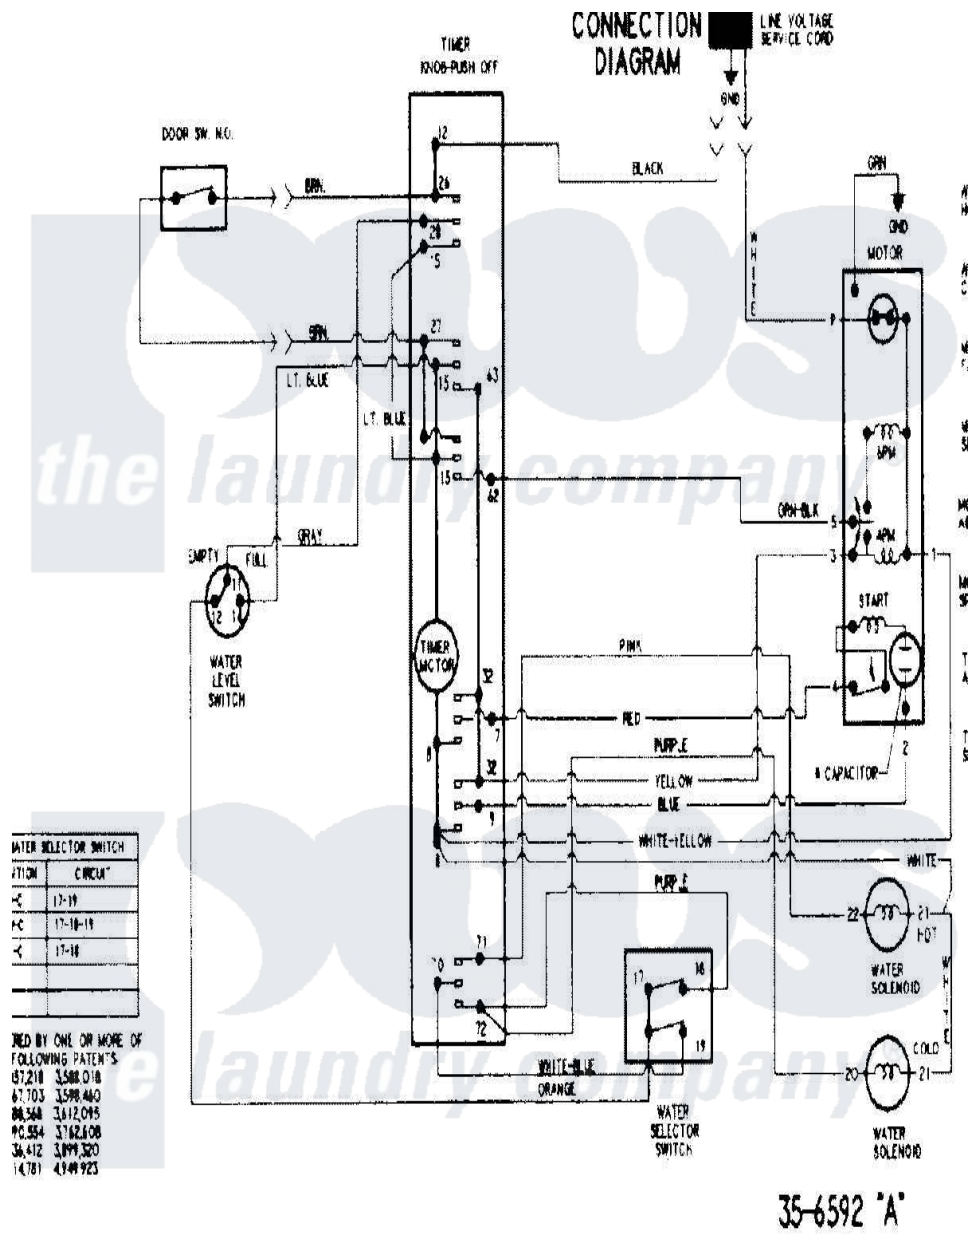

Magic Chef CAV2000AWQ 11 - WIRING INFORMATION (SERIES 20)

Magic Chef Residential Magic Chef CAV2000AWQ Washer Parts Diagram 11 - WIRING INFORMATION (SERIES 20)

[Click on the part number to view part](#)

Item	Original Part Number	Replaced By	Status	Part Description
NI	15003216		Not Available	WIRING INFORMATION