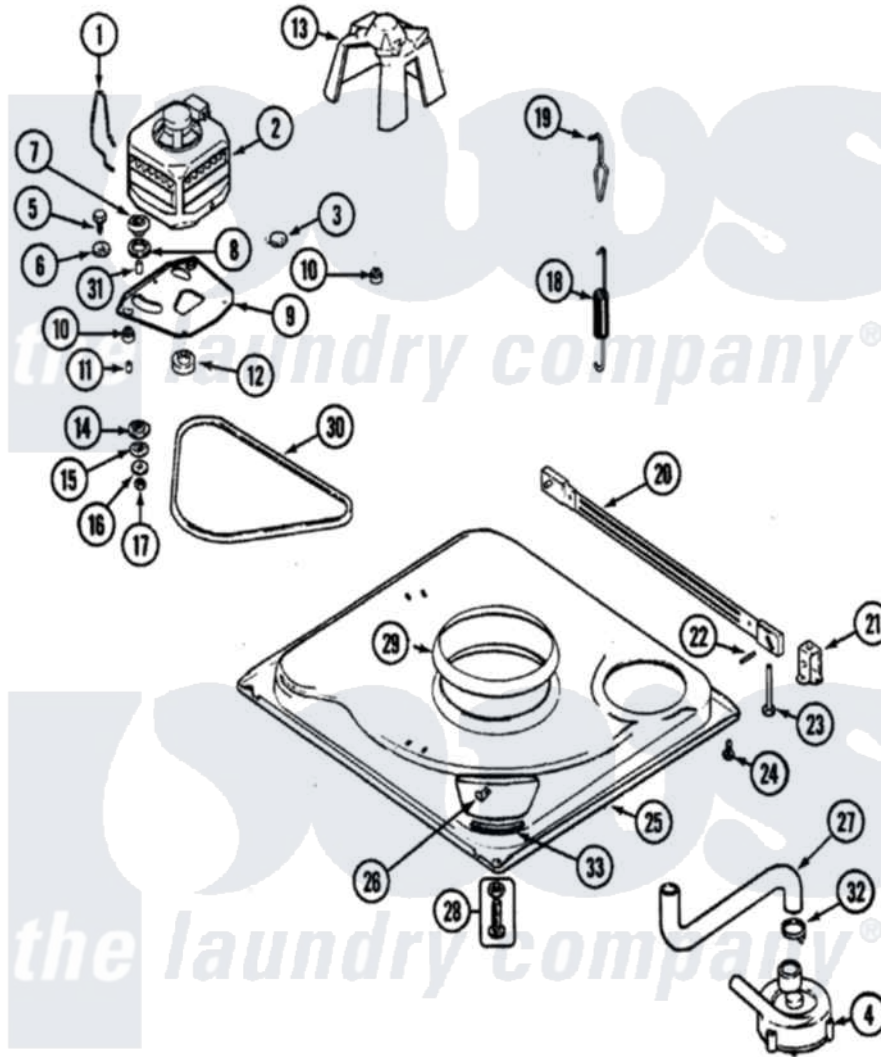

Magic Chef CAV2000AWW 01 - BASE

Magic Chef [Residential Magic Chef CAV2000AWW Washer Parts](#) Parts Diagram 01 - BASE
 Click on the part number to view part

Item	Original Part Number	Replaced By	Status	Part Description
1	21001110	22004376		Spring, Motor Pivot
2	21001750	21001950		MoTor, 2SP 1/2hp 120V/60Hz Hi-Tor
3	21001486			Foot Slide, Isolator
4	21001873	35-6780		Pump-Water
"	21001732	35-6465		Pump Assem
5	25-7833	21001977		Screw
6	25-7834			Washer, Motor/Base Screw
7	33-9946			Isolator, Motor
8	35-3570			Washer, Motor Pivot
9	21001366	21001783		Plate And Screw Assembly
10	35-3646			Isolator, Motor Plate
11	25-7831			Spacer, Mounting
12	21001506	21001950		MoTor, 2SP 1/2hp 120V/60Hz Hi-Tor
13	22002721			Shield, Motor
14	35-3571			Slide, Motor Pivot

15	33-9967		Washer, Motor Isolator
16	25-7047		Washer, Flat
17	25-7325	Y707702	Locknut
18	21001598		Spring, Suspension
19	21001166		Hook, Suspension Spring
20	21001754	21001881	Bar, Stabilizer
21	35-2046		Bracket, Stabilizer
22	35-2052		Pin, Stabilizer
23	35-3020	22004469	Leg And Foot Self Stabalizing
24	31001041	308685	Side Trim)
25	21001893	12002701	Base Kit
"	21001169	12002701	Base Kit
26	25-7845		Speednut, Motor
27	21001915		Hose, Tub To Pump
"	35-3584	21001915	Hose, Tub To Pump
28	35-3507	25001119	Foot And Pad Assembly
29	21001161	21002026	Snubber
30	21352320		Belt, Drive
31	25-7830		Spacer
32	25-6068	285655	Clamp, Hose
33	35-2065		Pad, Motor Plate