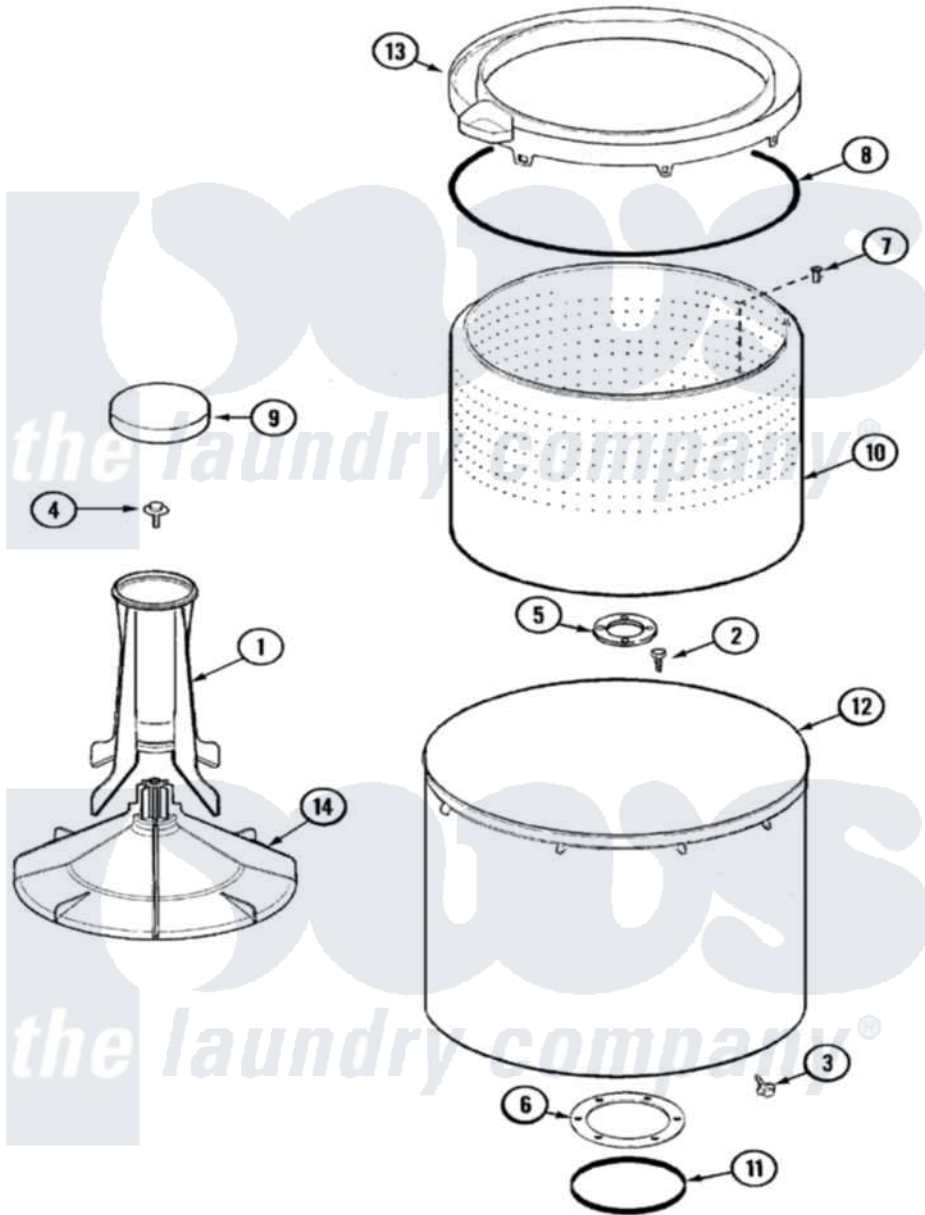

Magic Chef CAV2000AWW 09 - TUB

Magic Chef [Residential Magic Chef CAV2000AWW Washer Parts](#) Parts Diagram 09 - TUB
 Click on the part number to view part

Item	Original Part Number	Replaced By	Status	Part Description
1	21001521			Top, Agitator
2	21001510	22002947		Bolt, Tub
3	25-7953	22002933		Screw
4	25-8004	W10309247		Screw
5	35-3685			Gasket, Basket To Centerpost
6	35-3686			Gasket, Tub To Housing
7	25-7967	3400504		Screw
8	35-2328			Seal, Tub Top
9	21001528			CAP, AGITATOR
10	21001529			Basket Assembly
11	35-2978			Seal, Tub/Housing
12	35-3700			Tub Assembly
13	21001531		Not Available	TOP, TUB (PLASTIC)
14	21001530			Base, Agitator