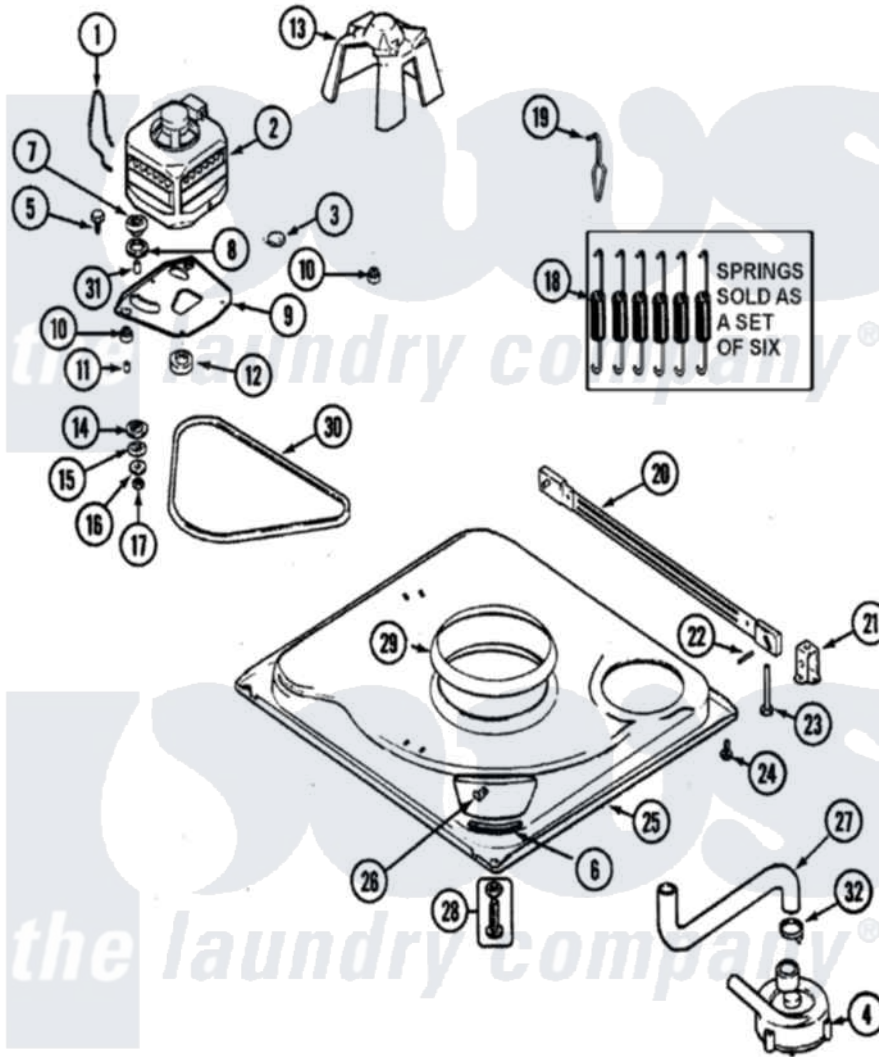

Magic Chef CAV2004AWW 01 - BASE

Magic Chef [Residential Magic Chef CAV2004AWW Washer Parts](#) Parts Diagram 01 - BASE
 Click on the part number to view part

Item	Original Part Number	Replaced By	Status	Part Description
1	21001110	22004376		Spring, Motor Pivot
2	21001950			MoTor, 2SP 1/2hp 120V/60Hz Hi-Tor
3	21001486			Foot Slide, Isolator
4	21001873	35-6780		Pump-Water
5	21001977			Screw
6	35-2065			Pad, Motor Plate
7	33-9946			Isolator, Motor
8	35-3570			Washer, Motor Pivot
9	21001783			Plate And Screw Assembly
10	35-3646			Isolator, Motor Plate
11	25-7831			Spacer, Mounting
12	21001506	21001950		MoTor, 2SP 1/2hp 120V/60Hz Hi-Tor
"	22004297	21001950		MoTor, 2SP 1/2hp 120V/60Hz Hi-Tor
13	22002721			Shield, Motor

"	21002015	4312464	Screw
14	35-3571		Slide, Motor Pivot
15	33-9967		Washer, Motor Isolator
16	25-7047		Washer, Flat
17	25-7325	Y707702	Locknut
18	12002102	12002773	Spring
"	21002065	12002773	Spring
19	21001166		Hook, Suspension Spring
20	21001754	21001881	Bar, Stabilizer
21	35-2046		Bracket, Stabilizer
22	35-2052		Pin, Stabilizer
23	35-3020	22004469	Leg And Foot Self Stabalizing
24	25-7828	489483	Screw 10-32 X 1/2
25	21001893	12002701	Base Kit
"	21001982	21001281	Damper, Sound Pad
26	25-7845		Speednut, Motor
27	21001915		Hose, Tub To Pump
28	35-3507	25001119	Foot And Pad Assembly
29	21002026		Snubber
"	21001161	21002026	Snubber
30	21352320		Belt, Drive
31	25-7830		Spacer
32	25-6068	285655	Clamp, Hose