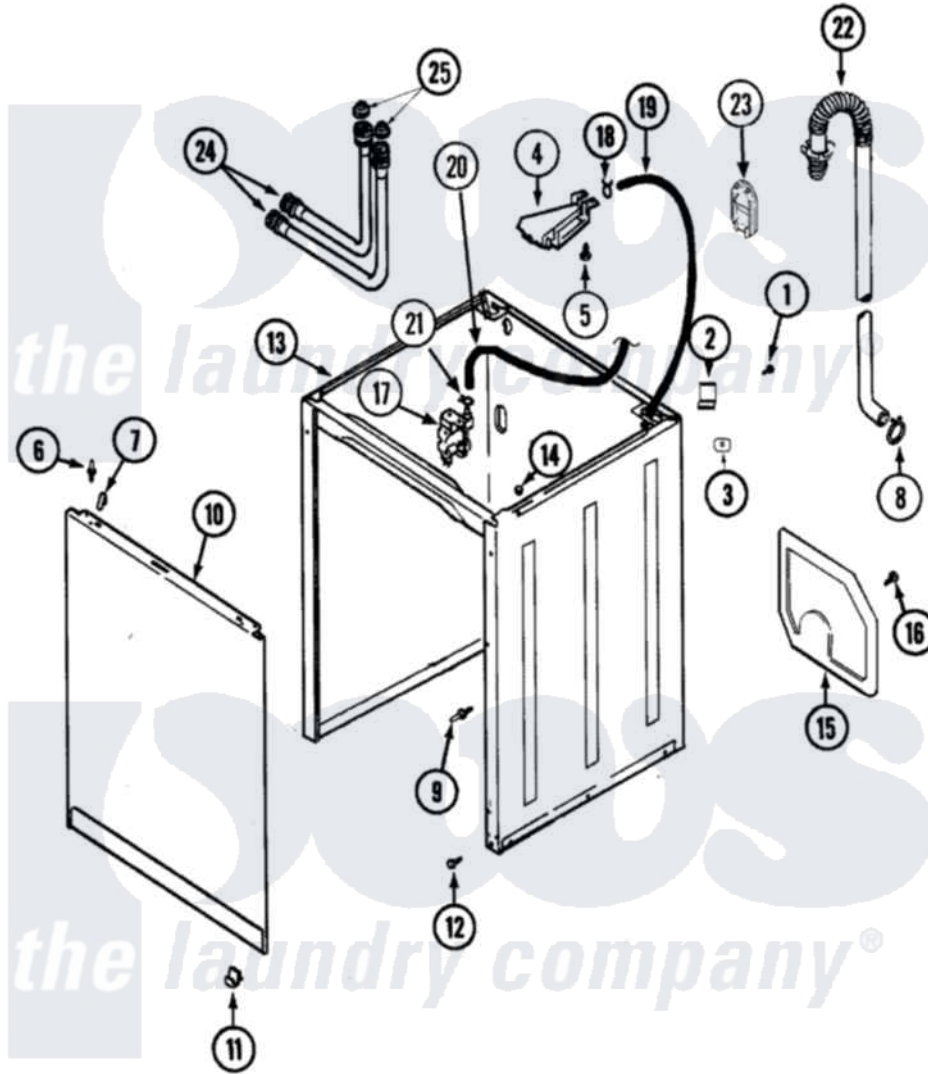

# Magic Chef CAV2004AWW 02 - CABINET

Magic Chef [Residential Magic Chef CAV2004AWW Washer Parts](#) Parts Diagram 02 - CABINET  
 Click on the part number to view part

Item	Original Part Number	Replaced By	Status	Part Description
1	<a href="#">25-7893</a>			Screw
2	<a href="#">35-2846</a>			Hinge, Cabinet Top
3	<a href="#">35-4128</a>			Pad, Hinge
4	<a href="#">21001760</a>			Flume Assembly / Water Diverter
5	25-3092	<a href="#">90767</a>		Screw, 8A X 3/8 HeX Washer Head Tapping
6	25-0224	<a href="#">3400029</a>		Nut, Adapter Plate
"	<a href="#">53-0643</a>			Pin, Locator
"	<a href="#">53-0200</a>			Sleeve, Locator Pin
7	<a href="#">25-7220</a>			Clip, Cabinet Top
8	21001875	<a href="#">285655</a>		Clamp, Hose
9	<a href="#">21001829</a>			Post, Locating
10	<a href="#">21001281</a>			Damper, Sound Pad
"	<a href="#">35-2084</a>			Panel, Front
"	<a href="#">21002011</a>			Pad, Cabinet
11	<a href="#">53-0120</a>			Clip, Front Panel

"	25-7732	<a href="#">681414</a>	Screw, 10AB X 1/2
12	<a href="#">35-4129</a>		Bumper, Cabinet
13	<a href="#">21001871</a>		Cabinet
14	<a href="#">33-2653</a>		Bumper, Cabinet
15	<a href="#">21001876</a>		Shield, Rear
16	25-7732	<a href="#">681414</a>	Screw, 10AB X 1/2
17	<a href="#">21001932</a>		Valve, Water Inlet
18	25-7867	<a href="#">596669</a>	Clamp, Manifold
19	35-2378	<a href="#">12002749</a>	Hose, Flume Kit
20	21001749	<a href="#">21001748</a>	Hose, Pressure Switch
21	25-7796	<a href="#">596669</a>	Clamp, Manifold
22	<a href="#">21001872</a>		Hose, Drain
23	<a href="#">21001874</a>		Outlet, Drain Hose
24	35-0874	<a href="#">76313</a>	Hosefill
"	33-7891	<a href="#">89503</a>	Hose-Inlet
25	<a href="#">33-4264N</a>		Strainer And Washer Kit