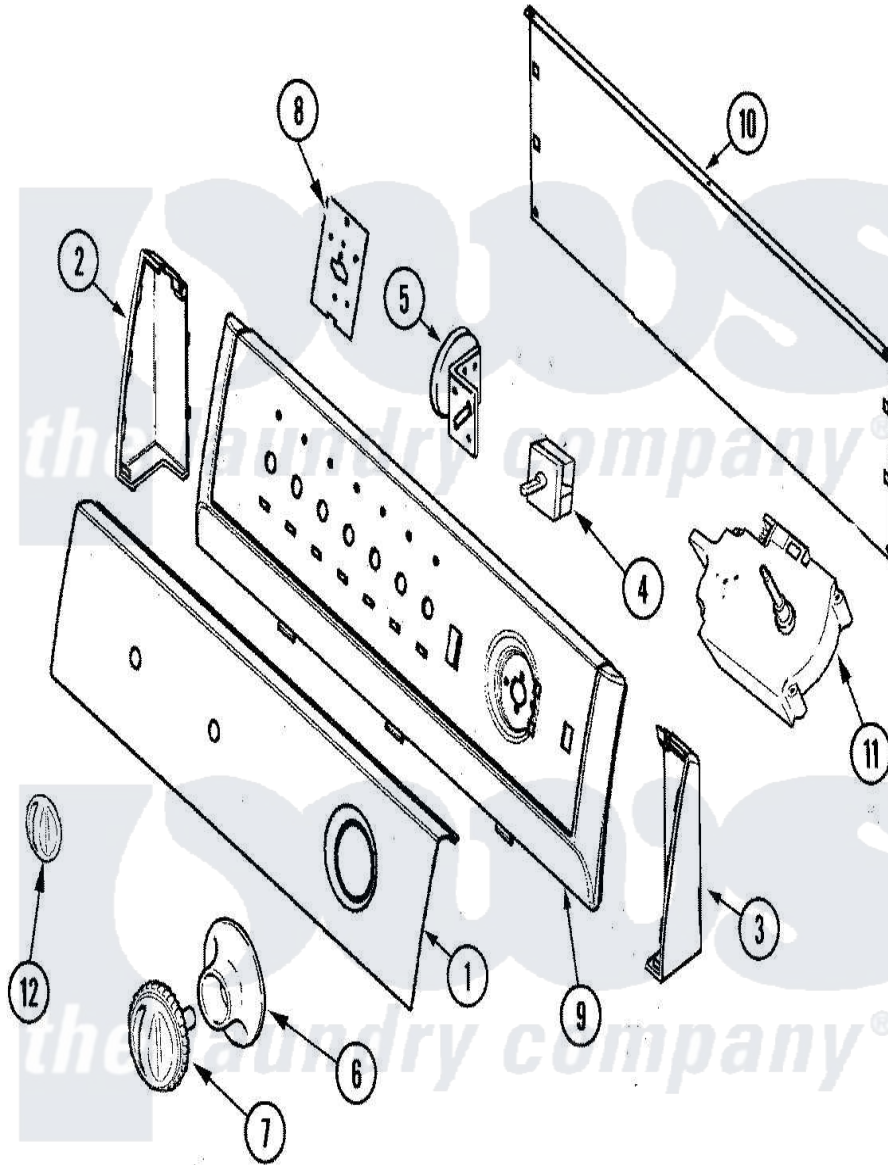

# Magic Chef CAV2004AWW 03 - CONTROL PANEL

Magic Chef [Residential Magic Chef CAV2004AWW Washer Parts](#) Parts Diagram 03 - CONTROL PANEL  
 Click on the part number to view part

Item	Original Part Number	Replaced By	Status	Part Description
1	<a href="#">21002020</a>			Panel, Control / Facia
2	<a href="#">21001546</a>			Endcap, Panel
"	25-3092	<a href="#">90767</a>		Screw, 8A X 3/8 HeX Washer Head Tapping
3	<a href="#">21001547</a>			Endcap, Panel
"	25-3092	<a href="#">90767</a>		Screw, 8A X 3/8 HeX Washer Head Tapping
4	25-3092	<a href="#">90767</a>		Screw, 8A X 3/8 HeX Washer Head Tapping
"	<a href="#">21001139</a>			Switch, Water Temp. 3 Position
5	25-3092	<a href="#">90767</a>		Screw, 8A X 3/8 HeX Washer Head Tapping
"	<a href="#">21001882</a>			Switch, Pressure
6	<a href="#">21001520</a>			Skirt, Timer Knob
7	<a href="#">21001526</a>			Knob, Timer
8	<a href="#">21001517</a>			Shield, Control
9	<a href="#">21001552</a>			Frame , Control Panel

10	25-3092	<a href="#">90767</a>	Screw, 8A X 3/8 HeX Washer Head Tapping
"	<a href="#">21001527</a>		Shield, Rear
11	25-3092	<a href="#">90767</a>	Screw, 8A X 3/8 HeX Washer Head Tapping
"	<a href="#">21001522</a>		Timer
12	<a href="#">21001544</a>		Knob, Selector