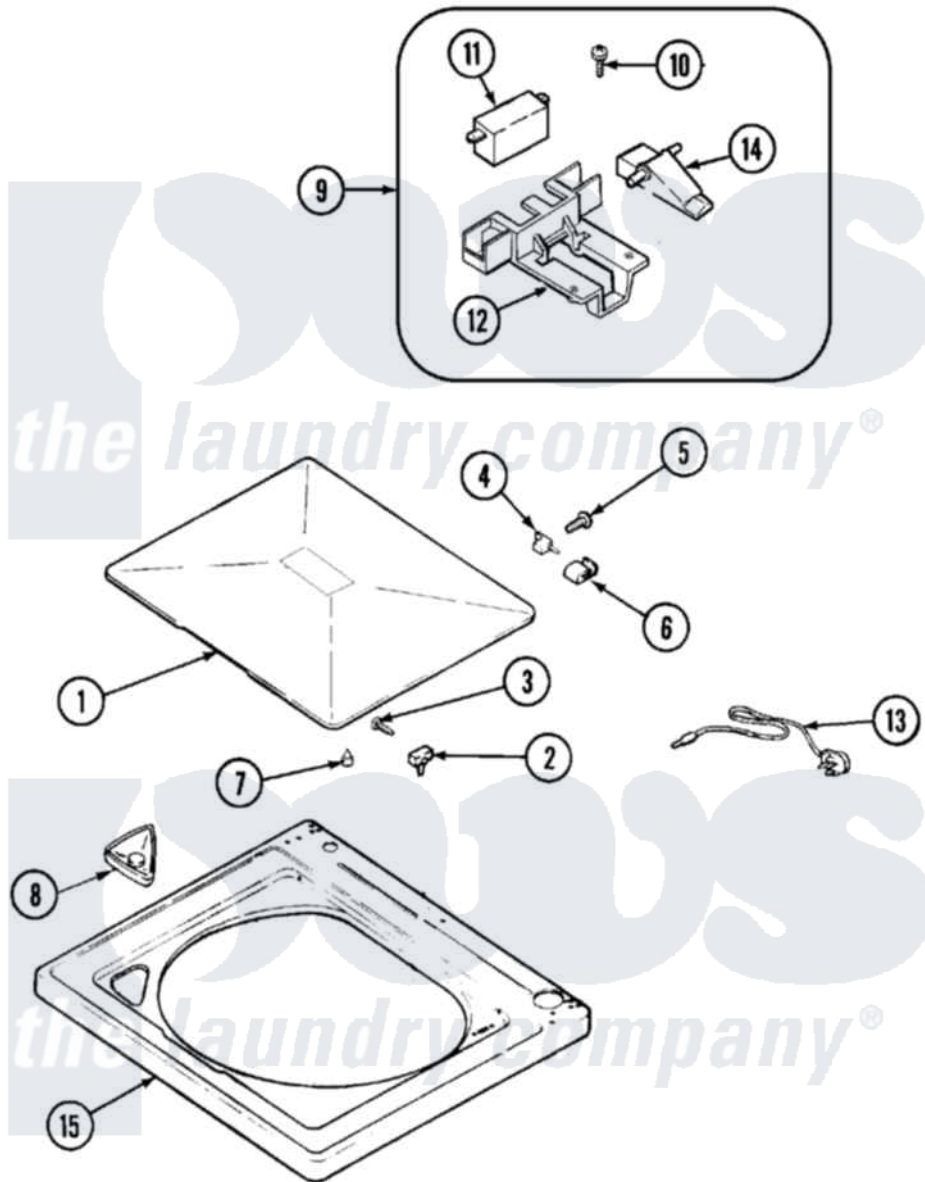

Magic Chef CAV2004AWW 05 - TOP

Magic Chef [Residential Magic Chef CAV2004AWW Washer Parts](#) Parts Diagram 05 - TOP
 Click on the part number to view part

| Item | Original Part Number | Replaced By | Status | Part Description |
|------|--------------------------|--------------------------|--------|--------------------------|
| 1 | 35-2026 | | | Lid |
| 2 | 43-0057 | | | Actuator, Door Switch |
| 3 | 25-7438 | | | Screw |
| 4 | 35-2045 | | | Pin, Hinge |
| 5 | 25-7893 | | | Screw |
| 6 | 35-2044 | | | Hinge, Lid |
| 7 | 35-0581 | | | Bumper, Door |
| 8 | 21001597 | | | Dispenser, Bleach |
| 9 | 21001137 | 12001187 | | Kit, Lid Switch Assembly |
| 10 | 21001136 | 3400872 | | Screw, 8-18 X 3/8 |
| 11 | 21001148 | 12001187 | | Kit, Lid Switch Assembly |
| 12 | 21001135 | | | Housing, Lid Switch |
| 13 | 21001592 | | | Cord, Power |
| " | 22003817 | 3370225 | | Screw |
| 14 | 21001134 | | | Lever, Lid Switch |
| 15 | 21001602 | | | Top, Cabinet |