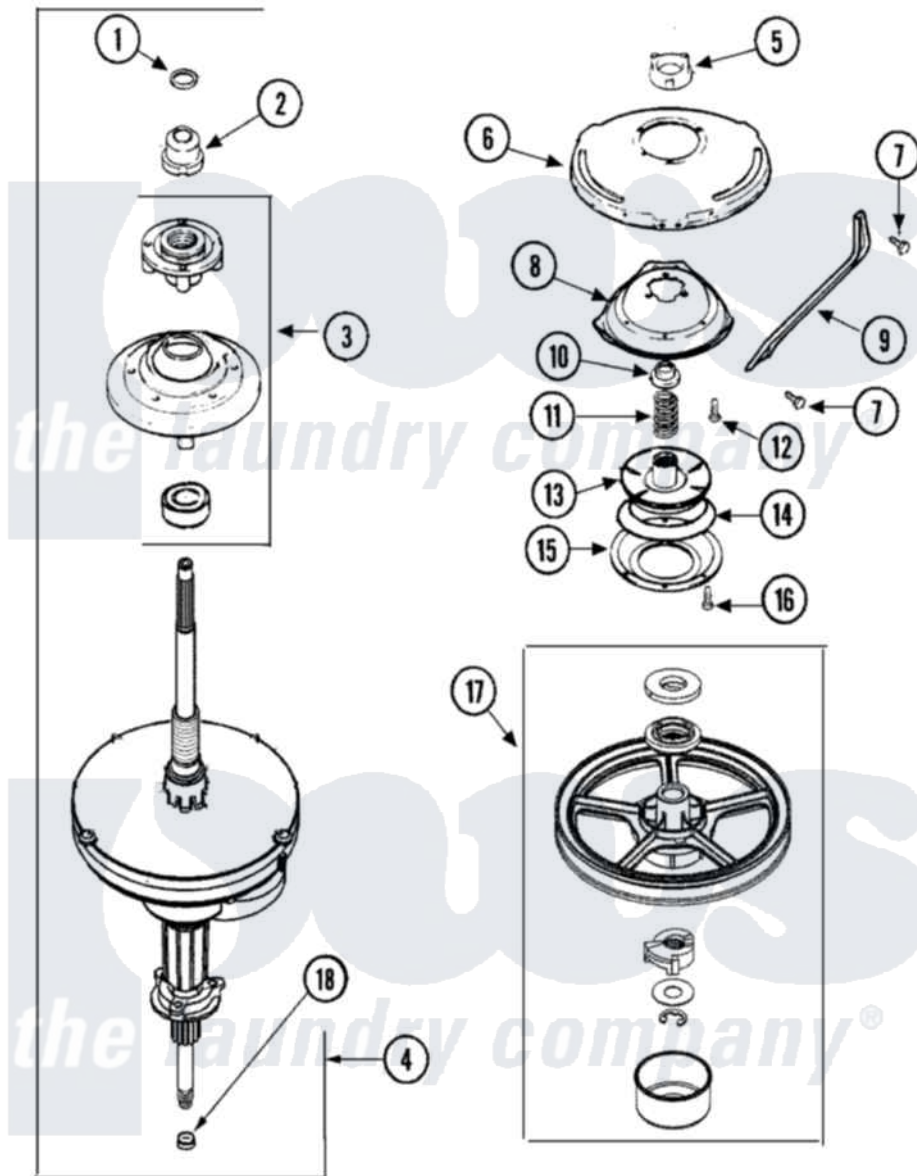

Magic Chef CAV2004AWW 07 - TRANSMISSION (SERIES 22)

Magic Chef [Residential Magic Chef CAV2004AWW Washer Parts](#) Parts Diagram 07 - TRANSMISSION (SERIES 22)
 Click on the part number to view part

Item	Original Part Number	Replaced By	Status	Part Description
1	25-7941			"O" Ring, Agr Drive Shaft
2	21001533	35-5655-1		Seal
3	21001868	W10219156		Tub Seal
4	21001867	35-6615		Ht TranS S
5	21001511	12001562		Bearing Assembly
6	21001518			Support, Tub
7	21001858			Screw 5/16-18 x 1/2
8	21001163			Housing, Suspension
9	21001532			Brace, Tub
10	35-2017			Retainer, Brake Spring
11	21001910			Spring, Brake
12	21001509			Screw, High Performance Plastic
13	21002010	35-6714		Brake Roto
14	21002026			Snubber
15	35-6918			Stator, Brake
16	21001065			Screw, No.10-24 x .50 Hxnibhd