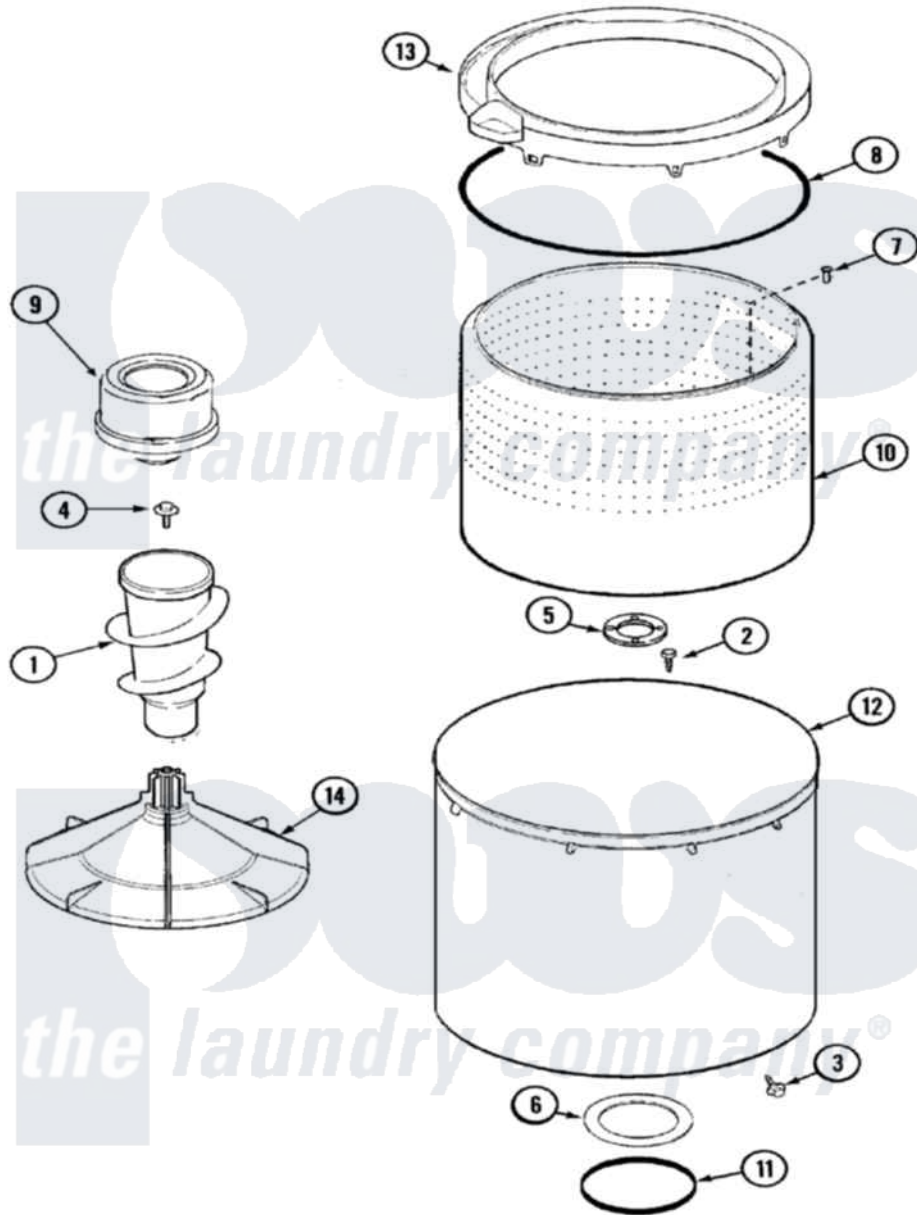

# Magic Chef CAV2004AWW 08 - TUB

Magic Chef [Residential Magic Chef CAV2004AWW Washer Parts](#) Parts Diagram 08 - TUB  
 Click on the part number to view part

Item	Original Part Number	Replaced By	Status	Part Description
1	<a href="#">21001878</a>			Auger/Post Assembly
2	21001510	<a href="#">22002947</a>		Bolt, Tub
3	25-7953	<a href="#">22002933</a>		Screw
4	25-8004	<a href="#">W10309247</a>		Screw
5	<a href="#">35-3685</a>			Gasket, Basket To Centerpost
6	<a href="#">35-3686</a>			Gasket, Tub To Housing
7	25-7967	<a href="#">3400504</a>		Screw
8	<a href="#">35-2328</a>			Seal, Tub Top
9	<a href="#">21001905</a>			Dispenser, Fabric
10	<a href="#">21001529</a>			Basket Assembly
11	<a href="#">35-2978</a>			Seal, Tub/Housing
12	<a href="#">35-3700</a>			Tub Assembly
13	21001531		Not Available	TOP, TUB (PLASTIC)
14	<a href="#">21001530</a>			Base, Agitator