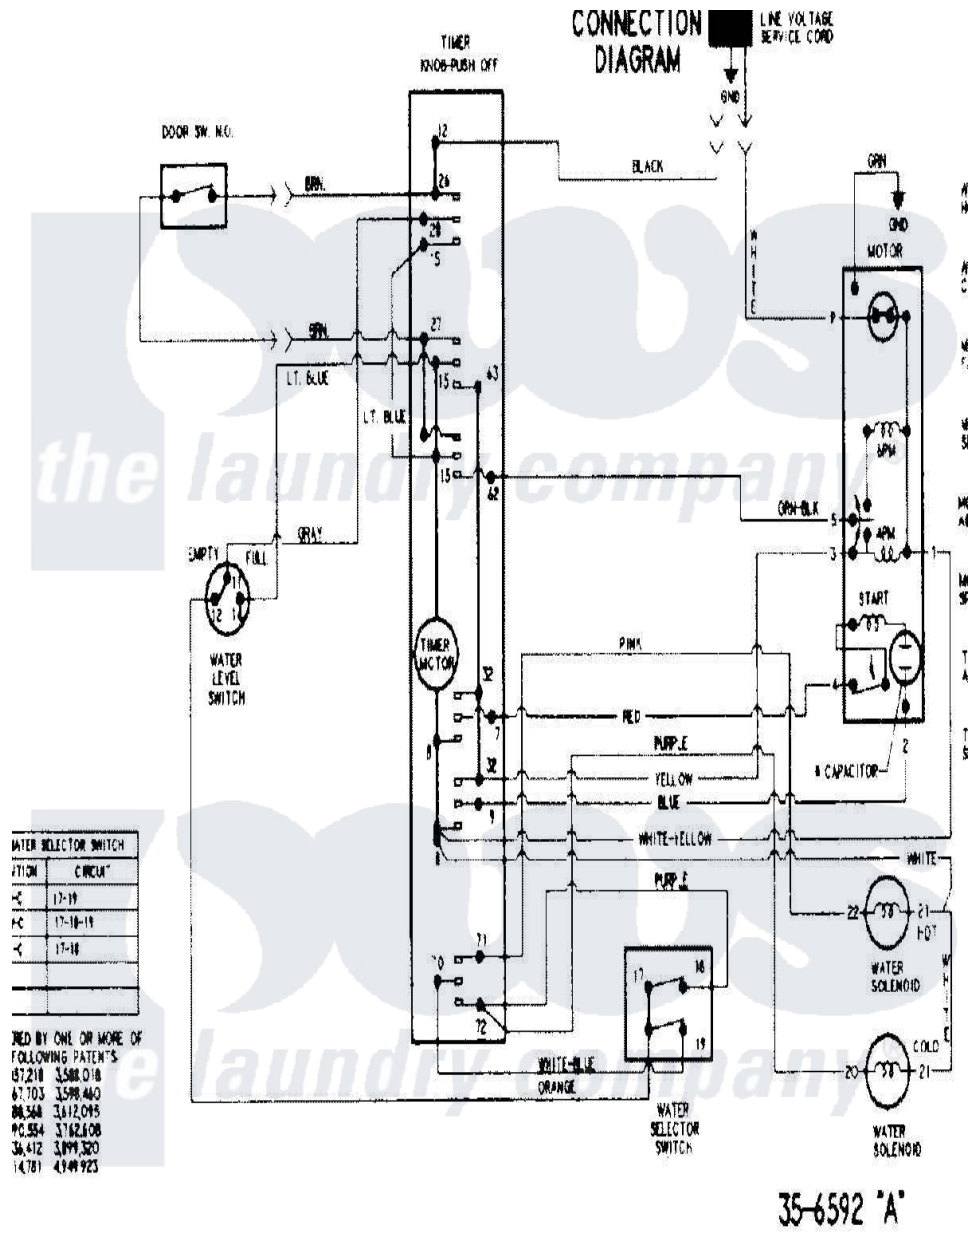

Magic Chef CAV2004AWW 09 - WIRING INFORMATION

Magic Chef [Residential Magic Chef CAV2004AWW Washer Parts](#) Parts Diagram 09 - WIRING INFORMATION
 Click on the part number to view part

Item	Original Part Number	Replaced By	Status	Part Description
NI	15003216		Not Available	WIRING INFORMATION