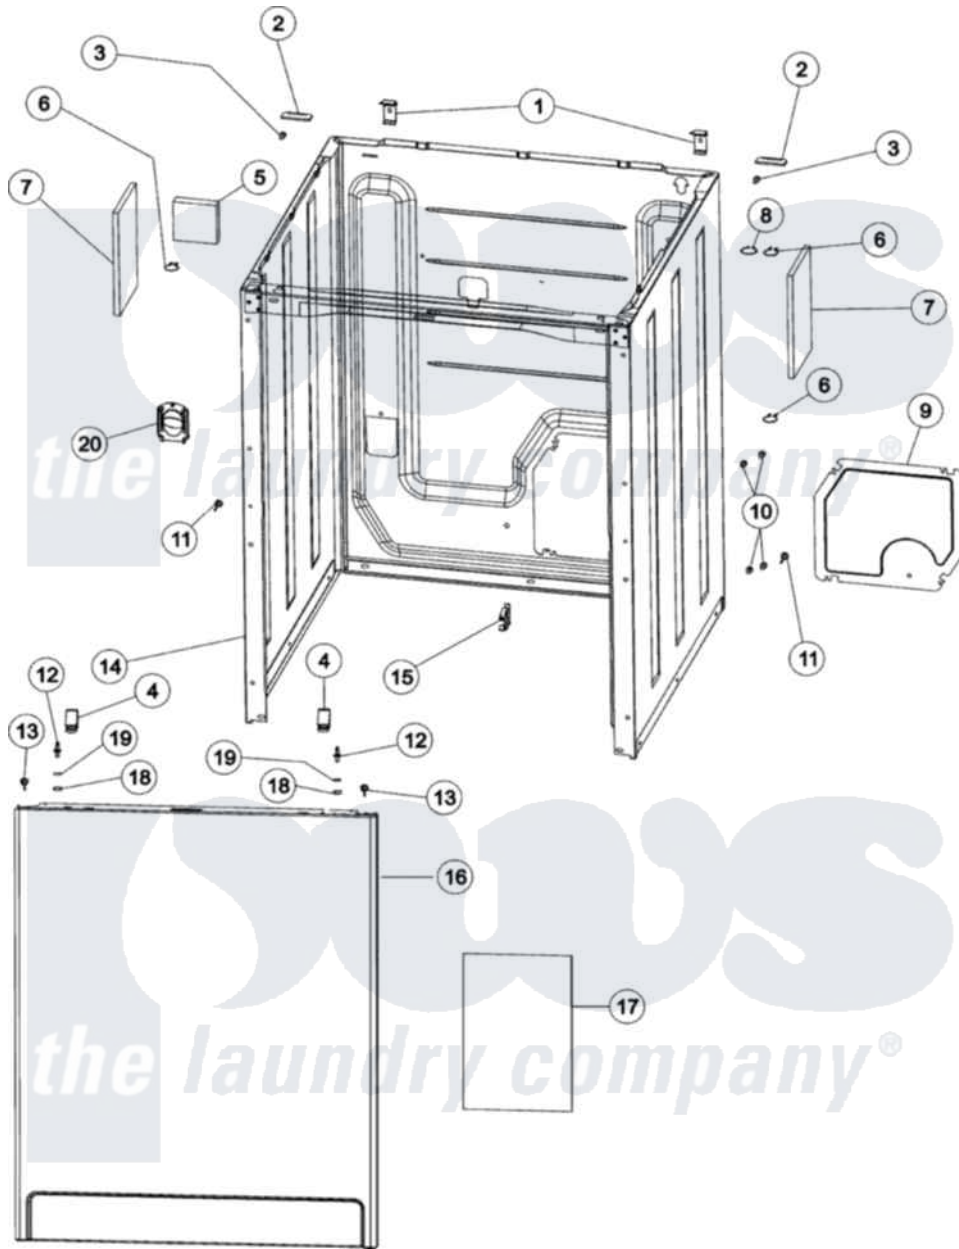

Magic Chef CAV2005AWW 02 - CABINET & FRONT PANEL

Magic Chef [Residential Magic Chef CAV2005AWW Washer Parts](#) Parts Diagram 02 - CABINET & FRONT PANEL

[Click on the part number to view part](#)

Item	Original Part Number	Replaced By	Status	Part Description
1	35-2846			Hinge, Cabinet Top
2	35-4128			Pad, Hinge
3	25-7732	681414		Screw, 10AB X 1/2
4	25-7220			Clip, Cabinet Top
5	35-0706		Not Available	PAD, FOAM
6	31001320	16515		Clip
7	21002011			Pad, Cabinet
8	25-7430			Clip, Wiring Harness
9	21001527			Shield, Rear
10	25-7733	681414		Screw, 10AB X 1/2
11	21001829			Post, Locating
12	53-0643			Pin, Locator
"	21001874			Outlet, Drain Hose
13	25-7732	681414		Screw, 10AB X 1/2
14	21001871			Cabinet
15	22002765			Clip, Hose

16	35-2084		Panel, Front
17	21001281		Damper, Sound Pad
18	25-0224	3400029	Nut, Adapter Plate
19	35-4129		Bumper, Cabinet
20	21001874		Outlet, Drain Hose