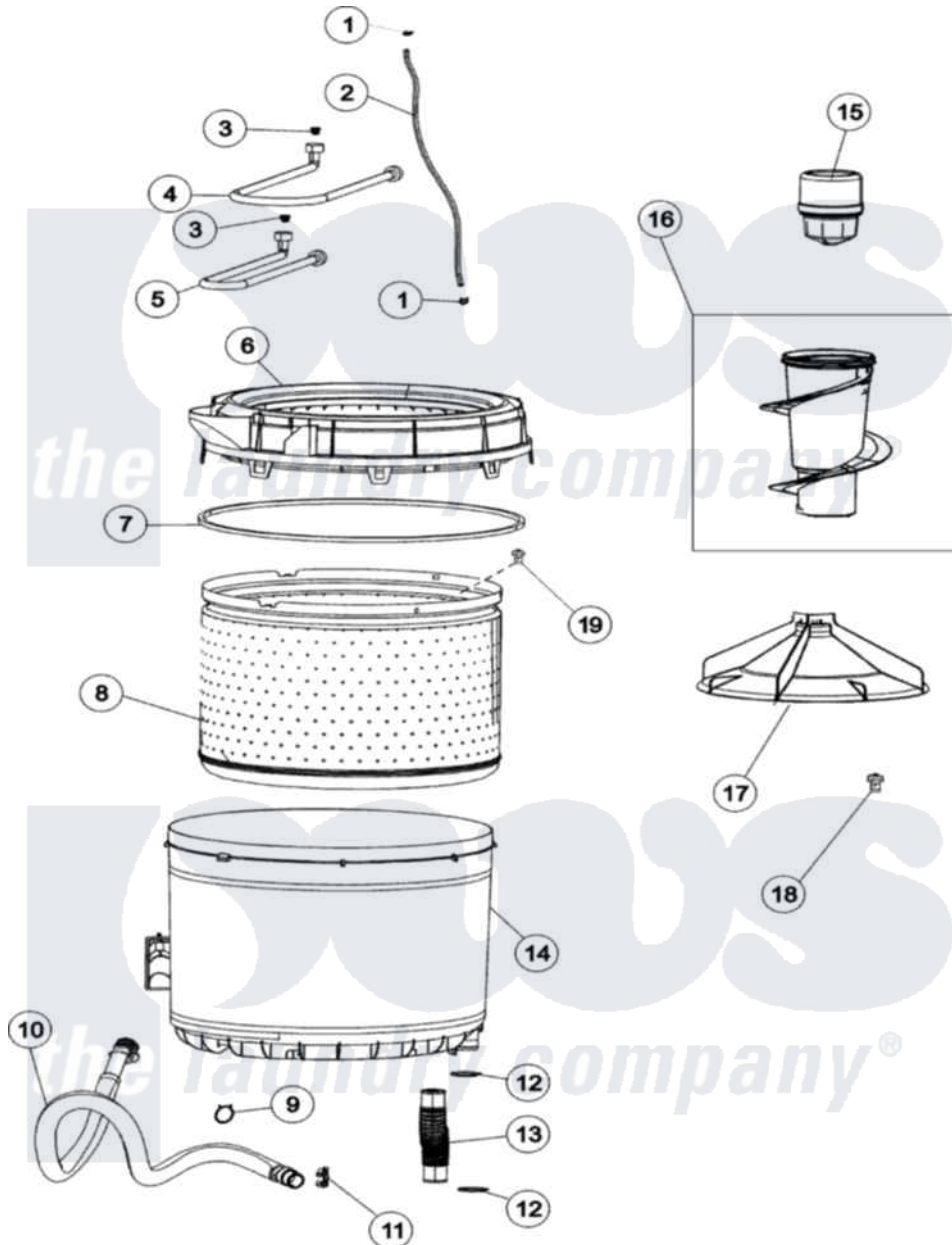

Magic Chef CAV2005AWW 04 - INNER - OUTER TUB

Magic Chef [Residential Magic Chef CAV2005AWW Washer Parts](#) Parts Diagram 04 - INNER - OUTER TUB
 Click on the part number to view part

Item	Original Part Number	Replaced By	Status	Part Description
1	25-7796	596669		Clamp, Manifold
2	21001749	21001748		Hose, Pressure Switch
3	22002960			Strainer, Washer Inlet
4	35-0874	76313		Hosefill
5	33-7891	89503		Hose-Inlet
6	21001531		Not Available	TOP, TUB (PLASTIC)
7	35-2328			Seal, Tub Top
8	21001529			Basket Assembly
9	21001875	285655		Clamp, Hose
10	21001872			Hose, Drain
11	22002765			Clip, Hose
12	25-6068	285655		Clamp, Hose
13	21001915			Hose, Tub To Pump
14	35-3700			Tub Assembly
15	21002006			Fabric Disp Assembly
16	21001521			Top, Agitator

17

[21001530](#)

Base, Agitator

18

25-8004

[W10309247](#)

Screw

19

25-7967

[3400504](#)

Screw