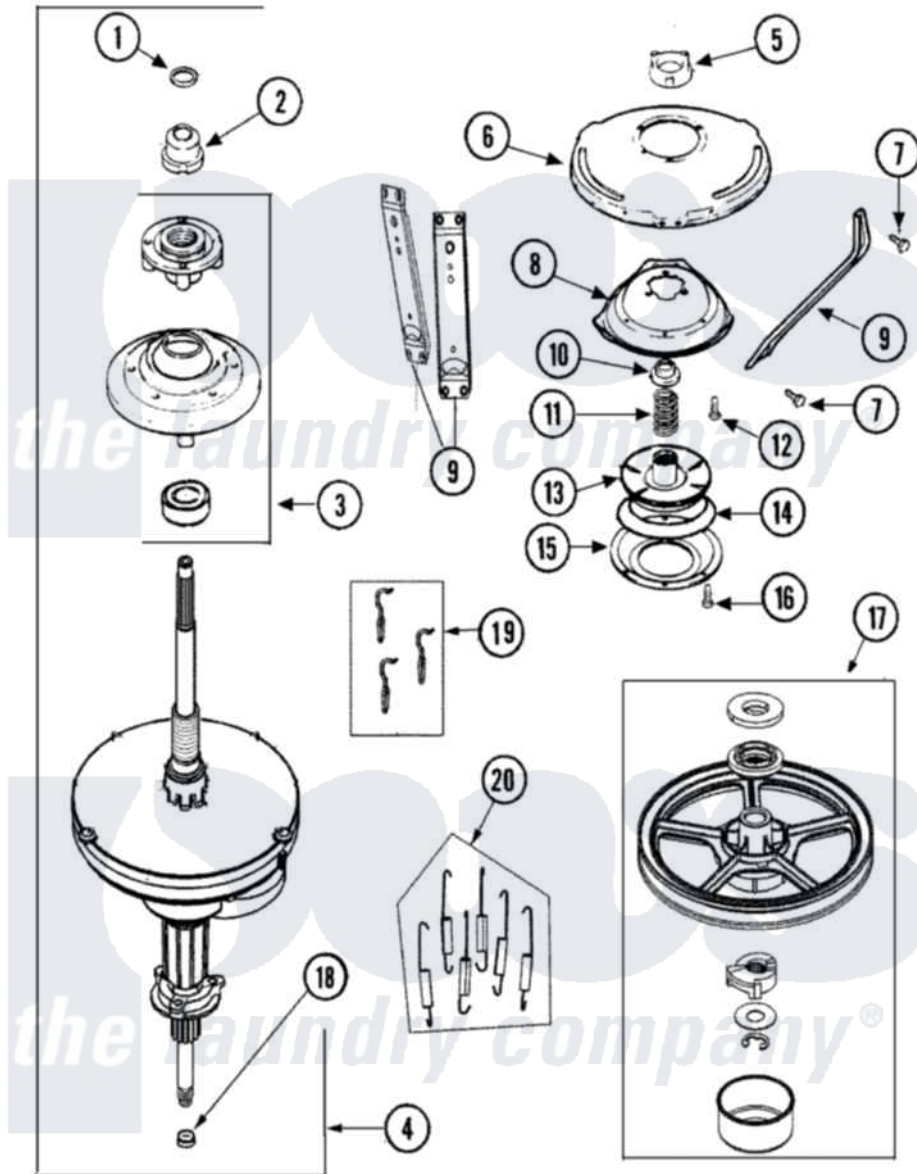

Magic Chef CAV2005AWW 06 - TRANSMISSION

Magic Chef [Residential Magic Chef CAV2005AWW Washer Parts](#) Parts Diagram 06 - TRANSMISSION
 Click on the part number to view part

Item	Original Part Number	Replaced By	Status	Part Description
1	25-7941			"O" Ring, Agr Drive Shaft
2	21001533	35-5655-1		Seal
3	21001868	W10219156		Tub Seal
4	21001867	35-6615		Ht Tran S
5	21001511	12001562		Bearing Assembly
6	21001518			Support, Tub
7	21001858			Screw 5/16-18 x 1/2
8	21001163			Housing, Suspension
9	21001532			Brace, Tub
10	35-2017			Retainer, Brake Spring
11	21001910			Spring, Brake
12	21001509			Screw, High Performance Plastic
13	21002010	35-6714		Brake Roto
14	21002026			Snubber
15	35-6918			Stator, Brake
16	21001065			Screw, No.10-24 x .50 Hxnibhd

17	12002213		Thrust Bearing Kit
18	35-2010	207843	Lip Seal Repair Kit
19	21001166		Hook, Suspension Spring
20	21002065	12002773	Spring