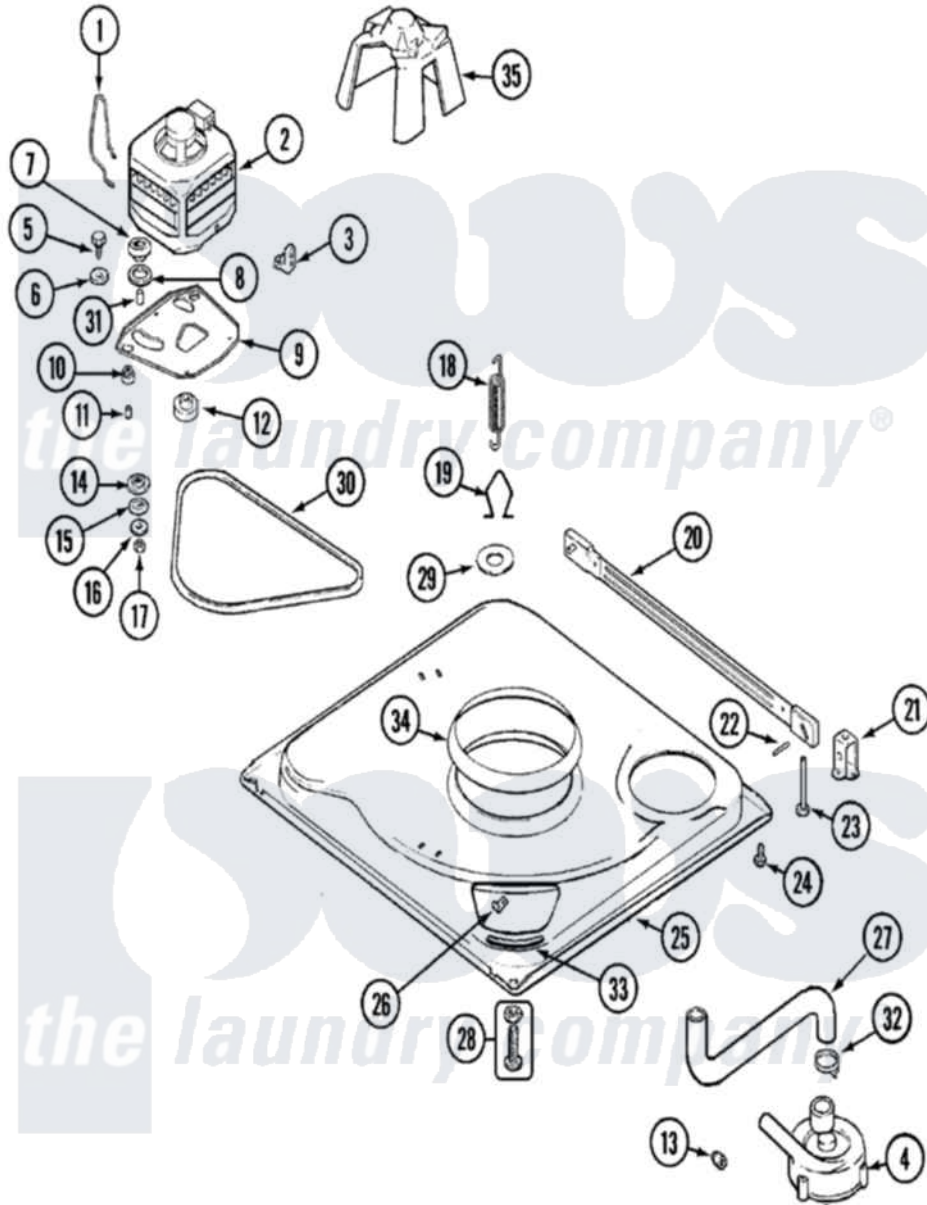

Magic Chef CAV2050AWW 01 - BASE

Magic Chef [Residential Magic Chef CAV2050AWW Washer Parts](#) Parts Diagram 01 - BASE
 Click on the part number to view part

Item	Original Part Number	Replaced By	Status	Part Description
1	21001110	22004376		Spring, Motor Pivot
2	21001632			Motor
3	21001109	21001486		Foot Slide, Isolator
4	35-2099	35-6465		Pump Assem
5	25-7833	21001977		Screw
6	25-7834			Washer, Motor/Base Screw
7	33-9946			Isolator, Motor
8	35-3570			Washer, Motor Pivot
9	21001111	21001783		Plate And Screw Assembly
10	35-3646			Isolator, Motor Plate
11	25-7831			Spacer, Mounting
12	21001475	W10143344		Pulley
"	25-7117			Set Screw
13	35-2344			Restrictor, Flow
14	35-3571			Slide, Motor Pivot
15	33-9967			Washer, Motor Isolator

16	25-7047		Washer, Flat
17	25-7325	Y707702	Locknut
18	21001598		Spring, Suspension
19	21001166		Hook, Suspension Spring
20	35-2049	21001881	Bar, Stabilizer
21	35-2046		Bracket, Stabilizer
22	35-2052		Pin, Stabilizer
23	35-3020	22004469	Leg And Foot Self Stabalizing
24	31001041	308685	Side Trim)
25	21001169	12002701	Base Kit
26	25-7845		Speednut, Motor
27	35-3584	21001915	Hose, Tub To Pump
28	35-3507	25001119	Foot And Pad Assembly
29	Y25-7951		Washer, Suspension Hook
30	35-2279		Belt, Drive
"	35-2512	Not Available	BELT SHIELD
31	25-7830		Spacer
32	25-6068	285655	Clamp, Hose
33	35-2065		Pad, Motor Plate
34	21001161	21002026	Snubber
35	22002721		Shield, Motor