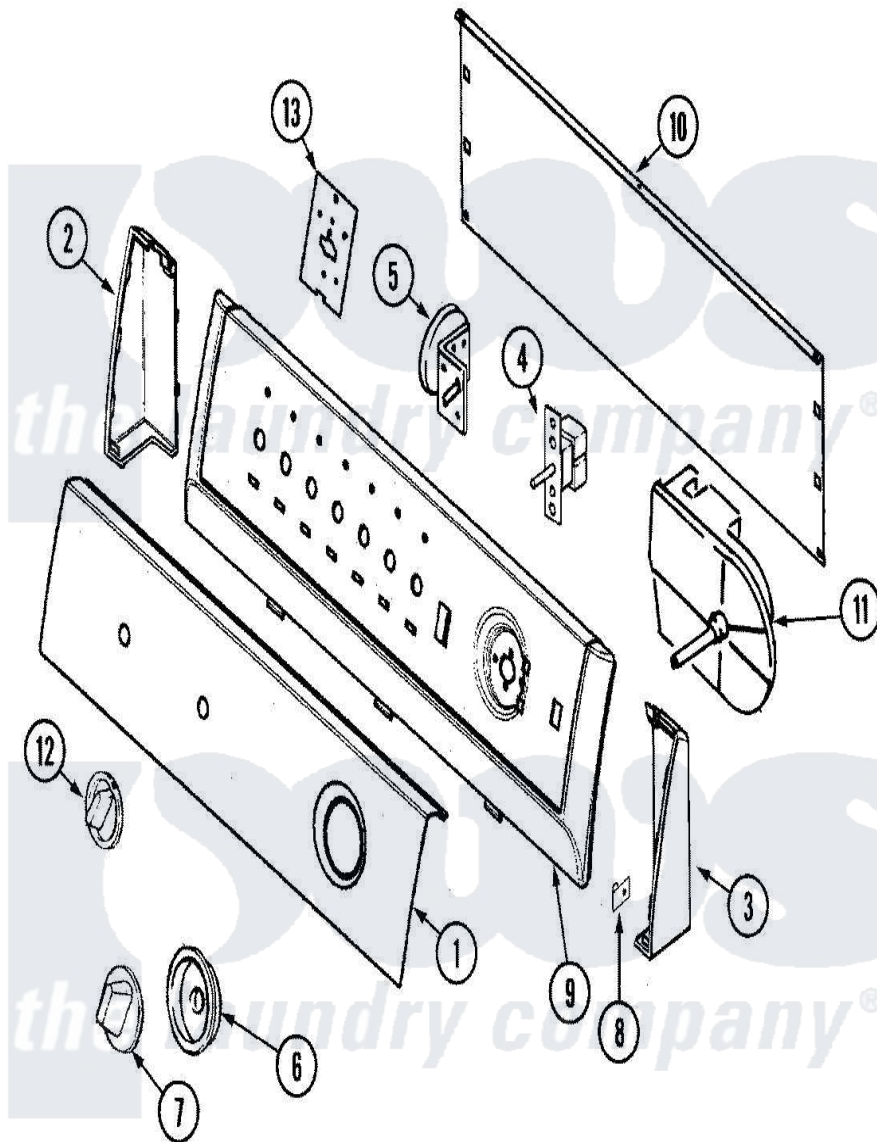

# Magic Chef CAV2050AWW 03 - CONTROL PANEL

Magic Chef [Residential Magic Chef CAV2050AWW Washer Parts](#) Parts Diagram 03 - CONTROL PANEL  
 Click on the part number to view part

Item	Original Part Number	Replaced By	Status	Part Description
1	<a href="#">21001626</a>			Panel, Control
2	25-3092	<a href="#">90767</a>		Screw, 8A X 3/8 HeX Washer Head Tapping
"	21001636	<a href="#">21001547</a>		Endcap, Panel
3	25-3092	<a href="#">90767</a>		Screw, 8A X 3/8 HeX Washer Head Tapping
"	21001629	<a href="#">21001546</a>		Endcap, Panel
4	<a href="#">21001139</a>			Switch, Water Temp. 3 Position
"	25-3092	<a href="#">90767</a>		Screw, 8A X 3/8 HeX Washer Head Tapping
5	25-3092	<a href="#">90767</a>		Screw, 8A X 3/8 HeX Washer Head Tapping
"	21001625	<a href="#">21001741</a>		Switch, Pressure
8	<a href="#">25-7851</a>			Speedclip, End Cap To Top
9	21001635	<a href="#">21001552</a>		Frame , Control Panel
10	25-3092	<a href="#">90767</a>		Screw, 8A X 3/8 HeX Washer Head Tapping
"	<a href="#">25-3457</a>			Screw, Sems

"	<a href="#">21001527</a>		Shield, Rear
"	25-7853	<a href="#">25-7933</a>	Ring, Retaining
11	25-3092	<a href="#">90767</a>	Screw, 8A X 3/8 HeX Washer Head Tapping
"	<a href="#">21001522</a>		Timer
12	<a href="#">21001544</a>		Knob, Selector
13	<a href="#">21001517</a>		Shield, Control
"	53-2504	<a href="#">31001193</a>	Pad, Shield
"	<a href="#">31001193</a>		Pad, Shield
NI	21001613	Not Available	MANUAL, USE & CARE
"	16000329	Not Available	GUIDE, QUICK REF. - MAGIC CHEF
"	<a href="#">12002417</a>		Wire Kit