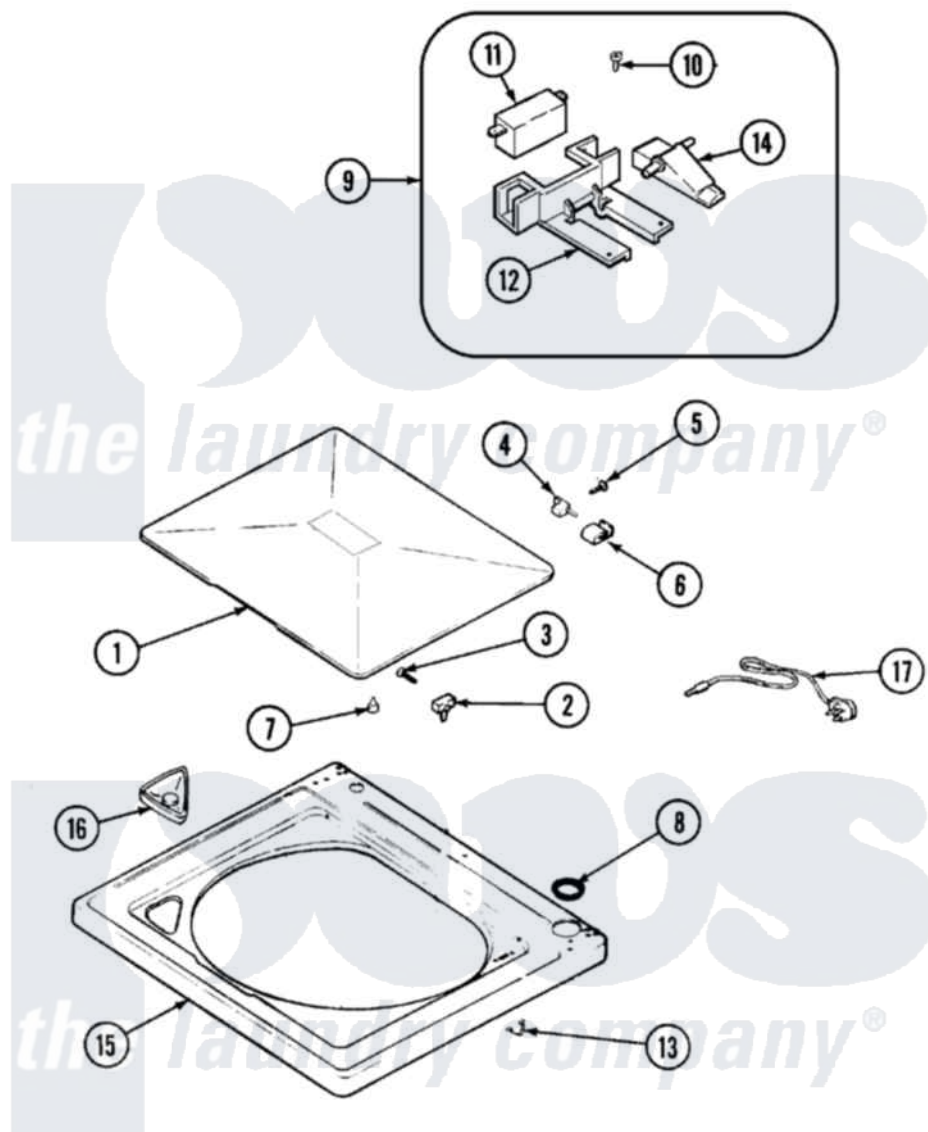

Magic Chef CAV2050AWW 04 - TOP

Magic Chef [Residential Magic Chef CAV2050AWW Washer Parts](#) Parts Diagram 04 - TOP
 Click on the part number to view part

Item	Original Part Number	Replaced By	Status	Part Description
1	35-2026			Lid
2	43-0057			Actuator, Door Switch
3	25-7438			Screw
"	25-7436			Nylite Washer
4	35-2045			Pin, Hinge
5	25-7893			Screw
6	35-2044			Hinge, Lid
7	35-0581			Bumper, Door
8	35-2063			Bushing, Insulator
9	21001137	12001187		Kit, Lid Switch Assembly
10	21001136	3400872		Screw, 8-18 X 3/8
11	21001148	12001187		Kit, Lid Switch Assembly
12	21001135			Housing, Lid Switch
13	25-7878			Clip
14	21001134			Lever, Lid Switch
15	21001602			Top, Cabinet