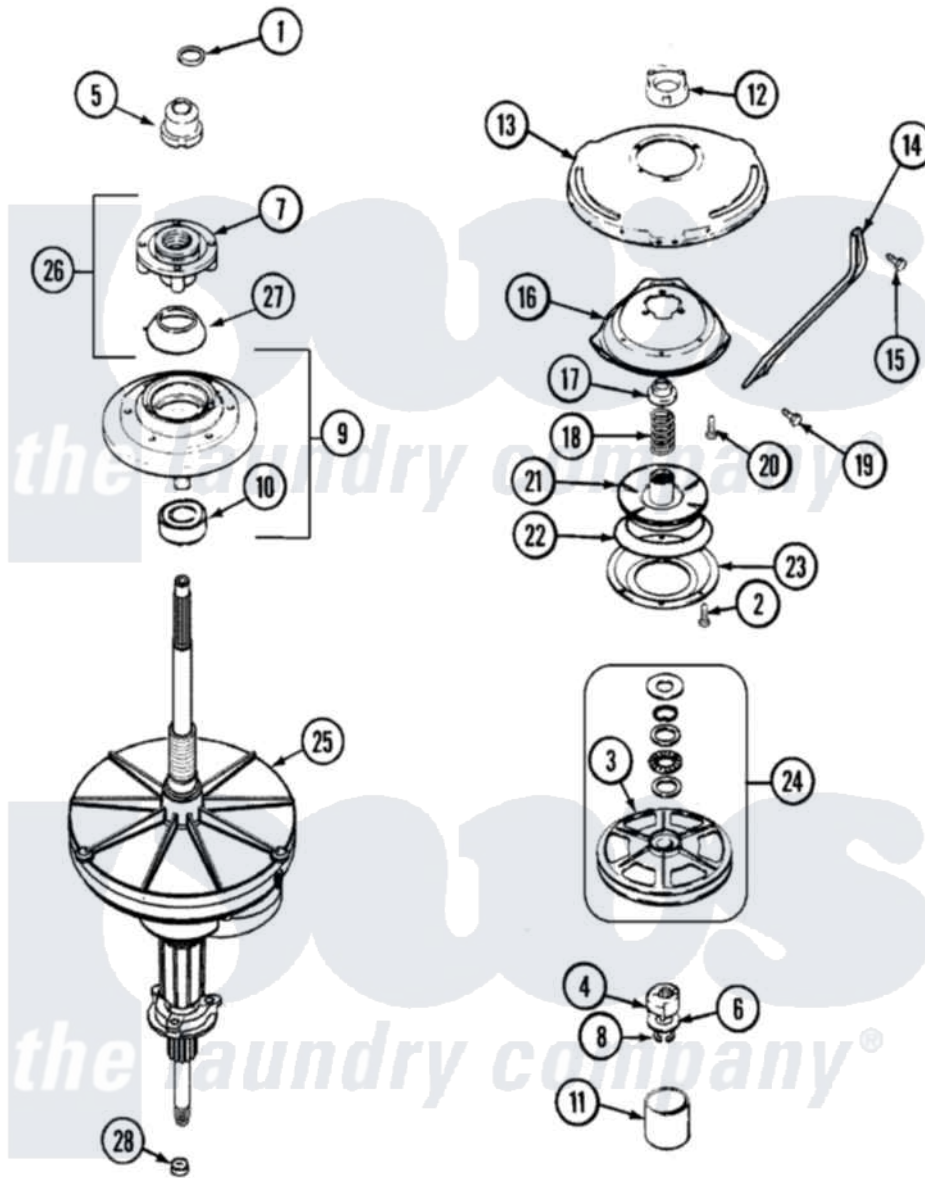

Magic Chef CAV2050AWW 05 - TRANSMISSION

Magic Chef [Residential Magic Chef CAV2050AWW Washer Parts](#) Parts Diagram 05 - TRANSMISSION
 Click on the part number to view part

Item	Original Part Number	Replaced By	Status	Part Description
1	25-7941			"O" Ring, Agr Drive Shaft
2	21001065			Screw, No.10-24 x .50 Hxnibhd
3	35-3829	12002213		Thrust Bearing Kit
"	12001797	12002213		Thrust Bearing Kit
4	LA-2007	12002213		Thrust Bearing Kit
5	21001533	35-5655-1		Seal
6	35-2132			Washer, 1.25ODX.530IDX.032
"	35-2082			Washer, 1.25ODX.530IDX.062
7	21001515	12001598		Tub Seal Assembly--W
8	25-7854			Ring, Retaining
9	21001508	12001561		Bearing And Seal Housing Assembly
10	35-2205			Bearing, Spin
11	35-2007			Cap, Dust
"	W10124350		Not Available	NOT REQUIRED PART OR SEE NOTE
12	35-2205			Bearing, Spin

"	21001511	12001562	Bearing Assembly
13	21001518		Support, Tub
14	21001532		Brace, Tub
15	25-7895	21001858	Screw 5/16-18 x 1/2
16	21001163		Housing, Suspension
17	35-2017		Retainer, Brake Spring
18	31001285	21001910	Spring, Brake
19	25-7930	21001858	Screw 5/16-18 x 1/2
20	21001509		Screw, High Performance Plastic
21	35-2948	35-6714	Brake Roto
22	21001161	21002026	Snubber
23	35-2018	35-6918	Stator, Brake
24	12500036	12002213	Thrust Bearing Kit
25	21001536	35-6615	Ht TranS S
26	12001598		Tub Seal Assembly--W